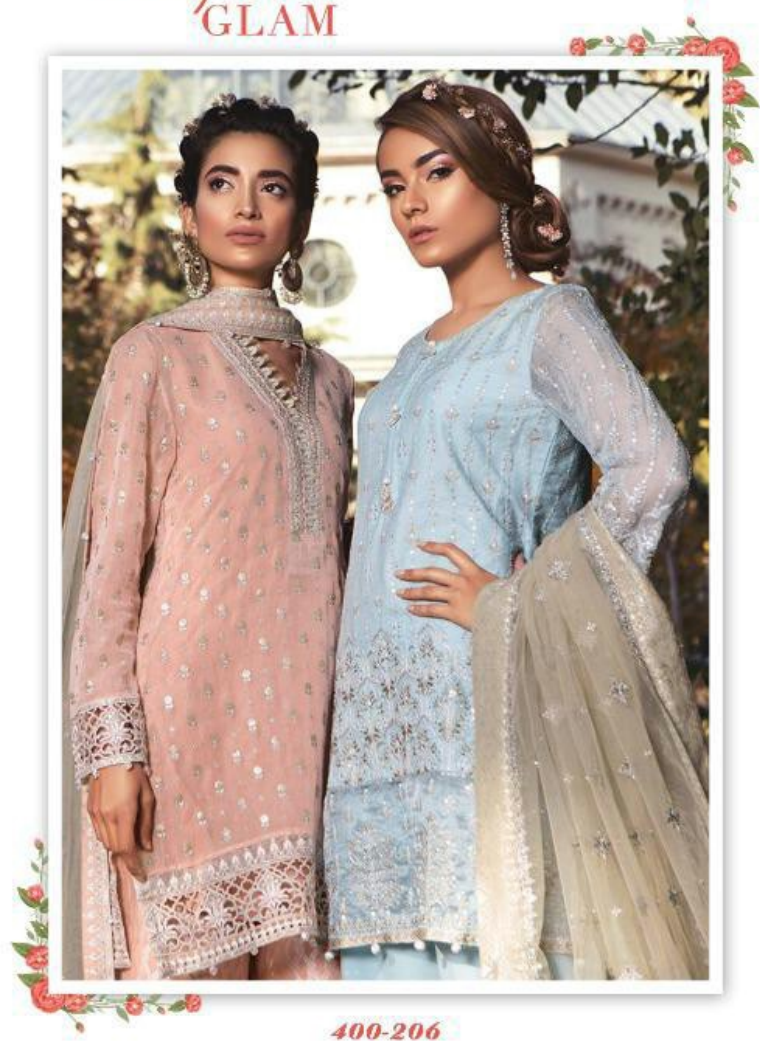

Maria.B

Embroidered

400-202

TEXTILE DEAL

Festive
WARDROBE

TEXTILE DEAL

TEXTILE DEAL

Graceful
GLAM

400-206

TEXTILE DEAL

Beauteous
ATTITUDE

400-204

DS

Devine
DIVA

400-203

TEXTILE DEAL