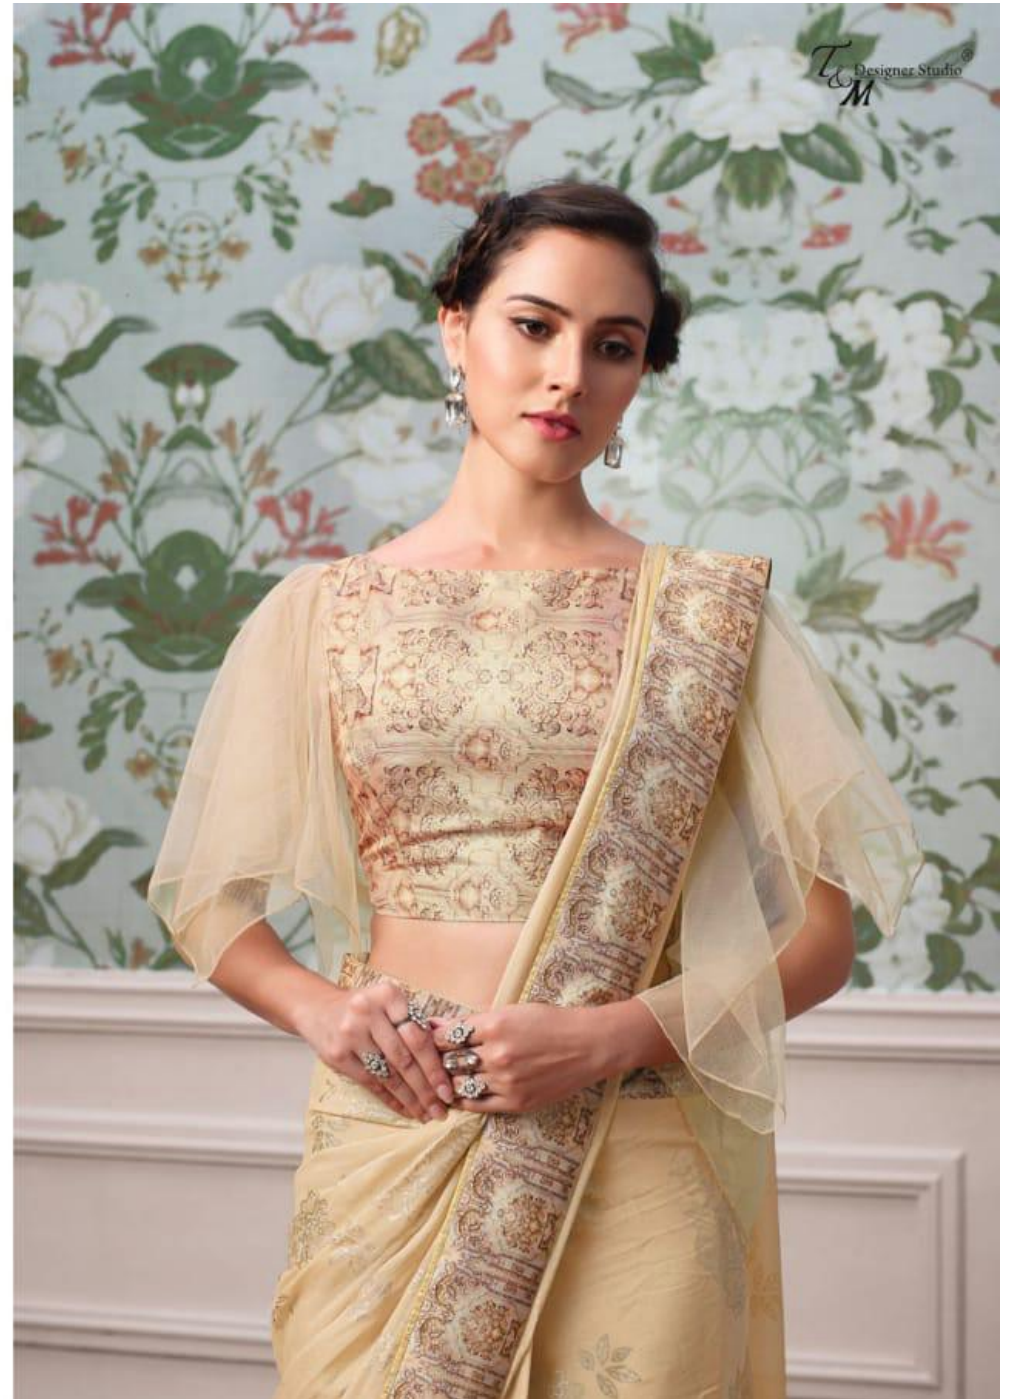

T&M Designer Studio®