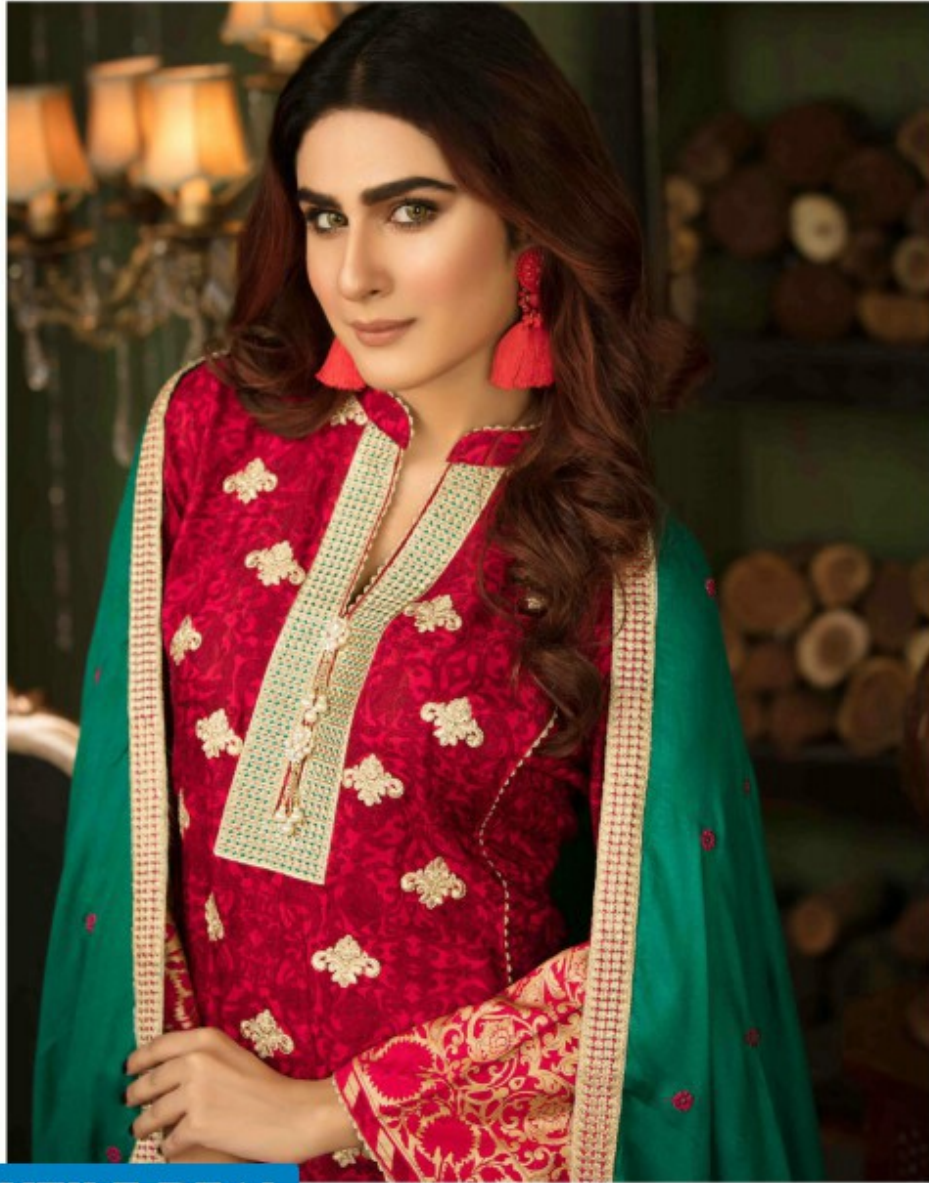

Tawakkal fabrics

Design By:
Shahid Tawakkal

EMBROIDERED
SHAWL & TROUSER

JACQUARD
VISCOSE
PRINTS

WINTER OPULENCE

TEXTILE DEAL

TEXTILE DEAL

4235