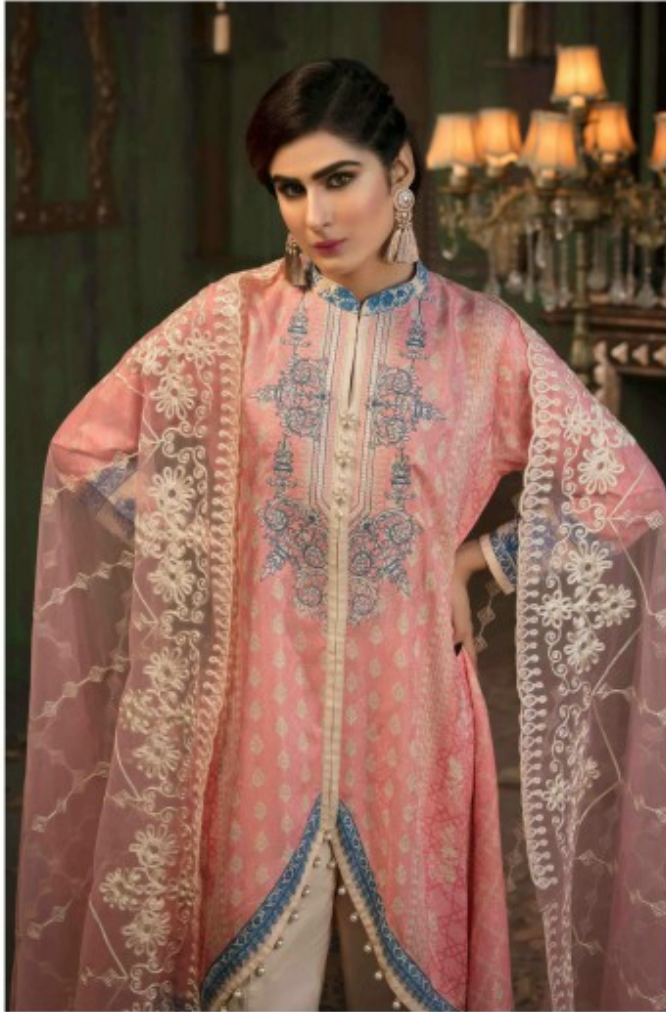

4239

TEXTILE DEAL