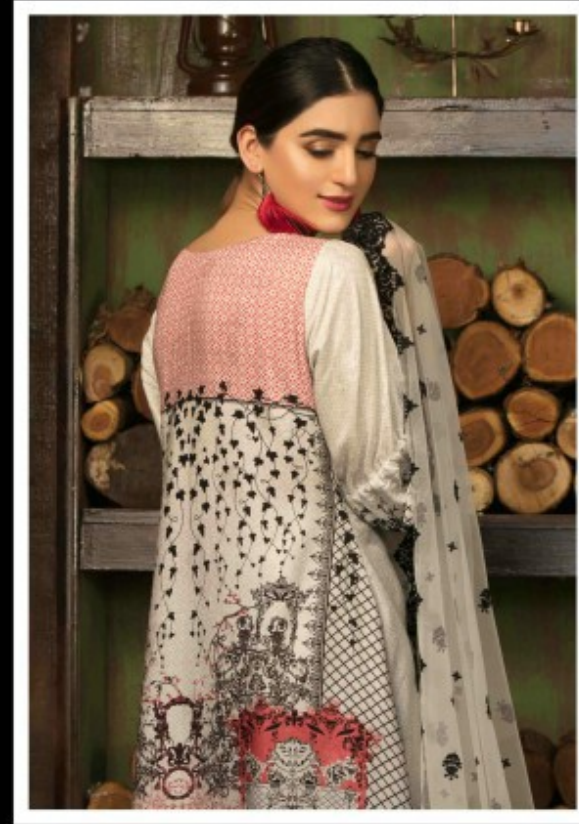

4246

TEXTILE DEAL