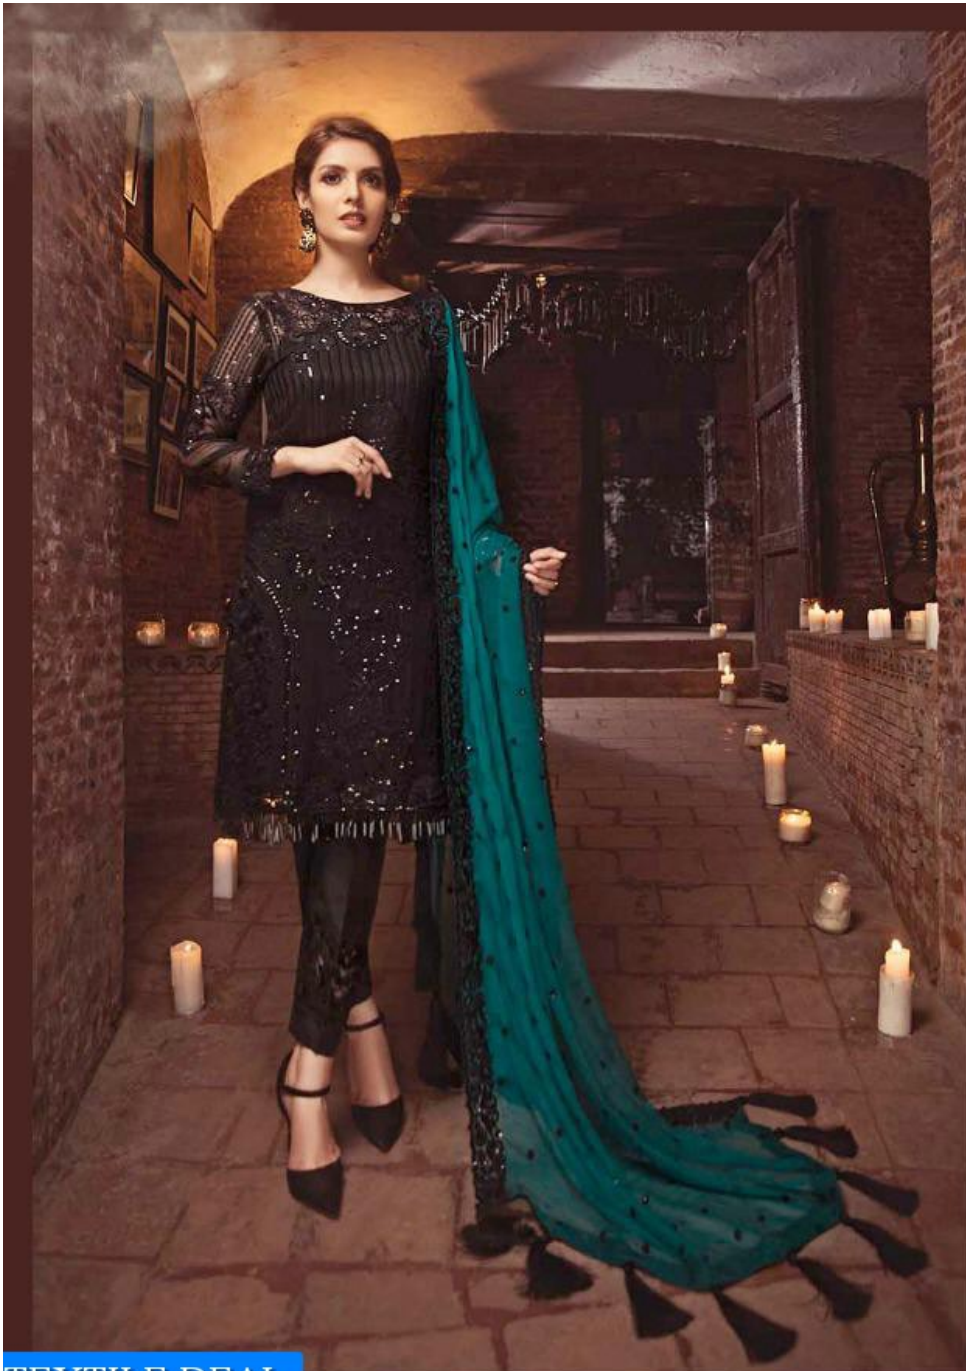

TEXTILE DEAL