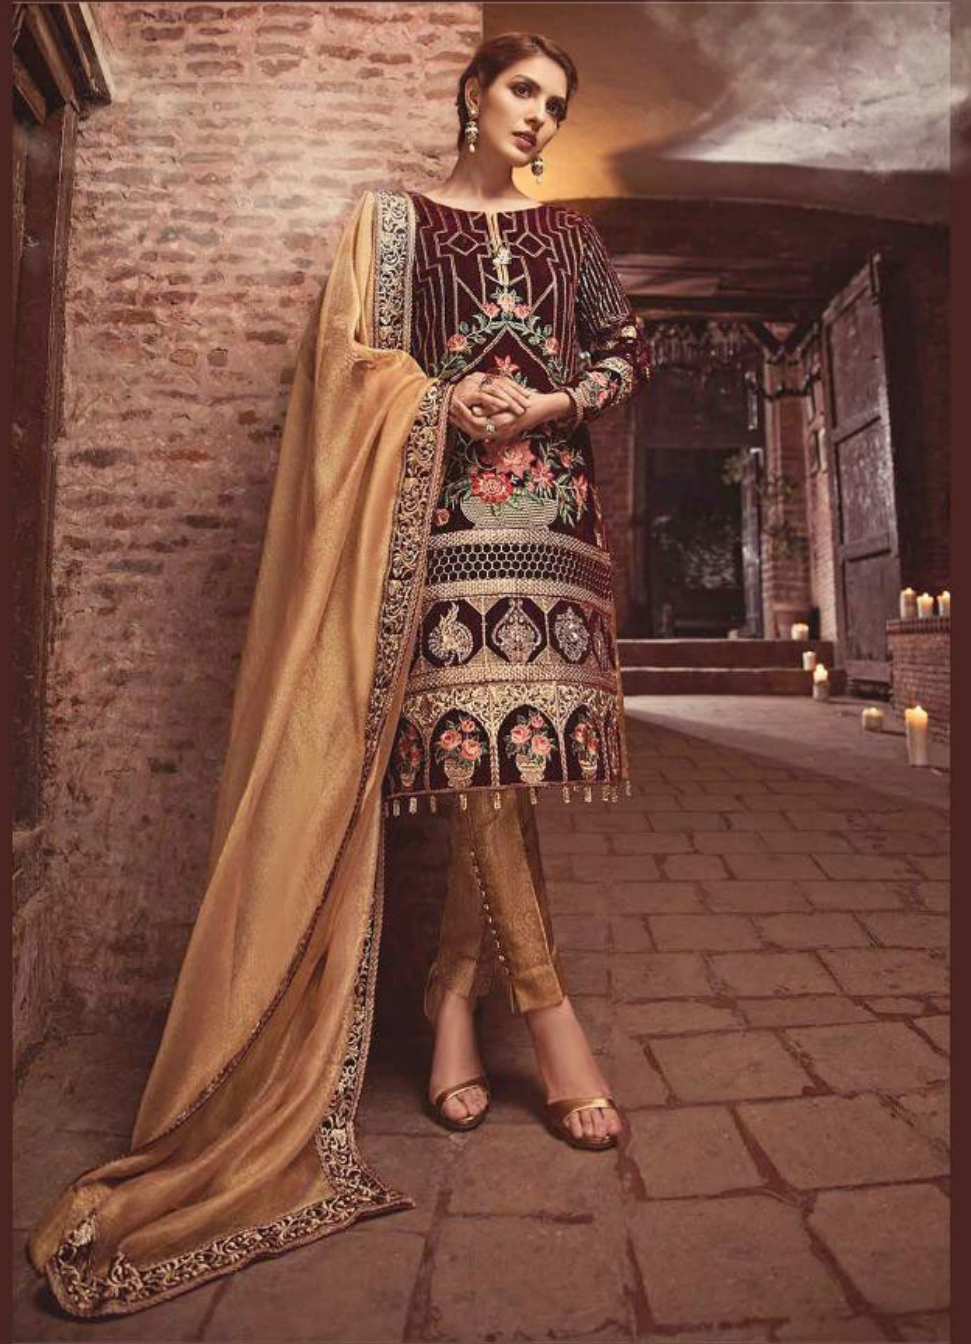

400-403

Royal blush

TEXTILE DEAL

pink lesnuits

400-404

400-405

Marvel iustre

TEXTILE DEAL