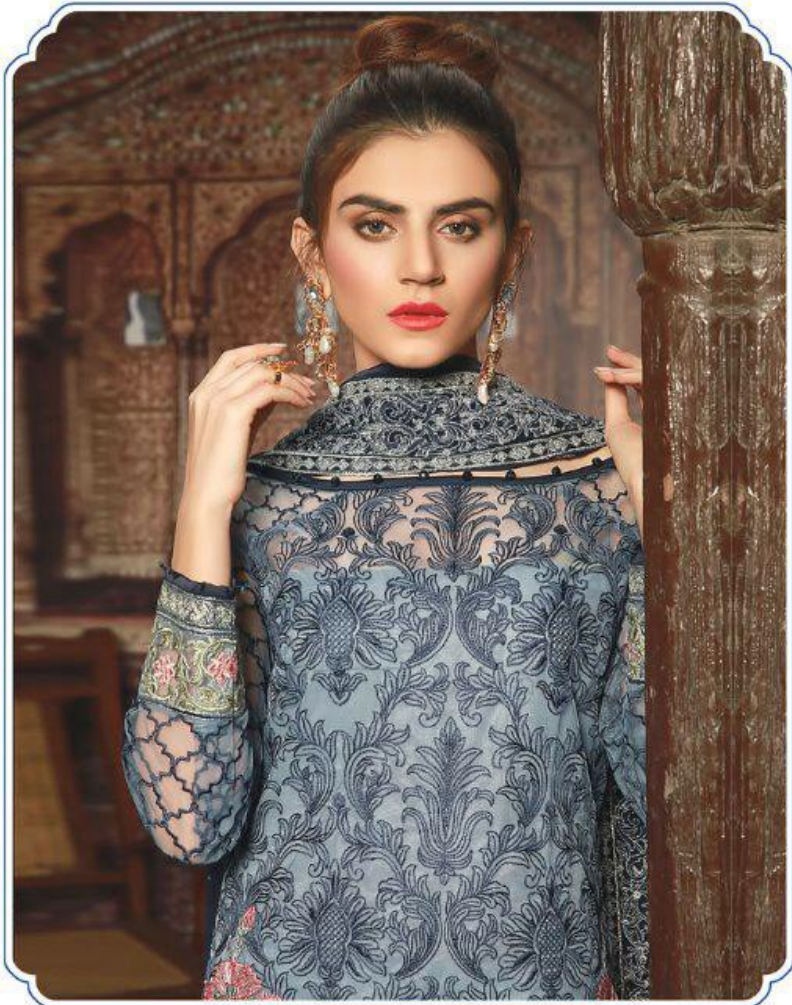

**GULAL EMBROIDERED
WEDDING COLLECTION**

TEXTILE DEAL

1001

GULAL EMBROIDERED
WEDDING COLLECTION

TEXTILE DEAL

1002

GULAL EMBROIDERED
WEDDING COLLECTION

TEXTILE DEAL

Shree
FABE

1005

GULAL EMBROIDERED
WEDDING COLLECTION

TEXTILE DEAL

Shree[®]
FABRI

1004

GULAL EMBROIDERED
WEDDING COLLECTION

TEXTILE DEAL