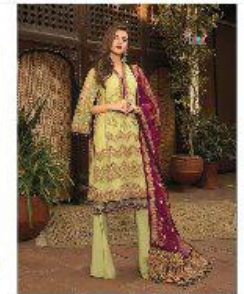

Shree
FABE

1005

GULAL EMBROIDERED
WEDDING COLLECTION

TEXTILE DEAL

Shree[®]
FABRI

1004

GULAL EMBROIDERED
WEDDING COLLECTION

TEXTILE DEAL

1006

GULAL EMBROIDERED
WEDDING COLLECTION

TEXTILE DEAL

**GULAL EMBROIDERED
WEDDING COLLECTION**

TEXTILE DEAL

1001

1001

1002

1002

1003

1003

1004

1004

1005

1005

1006