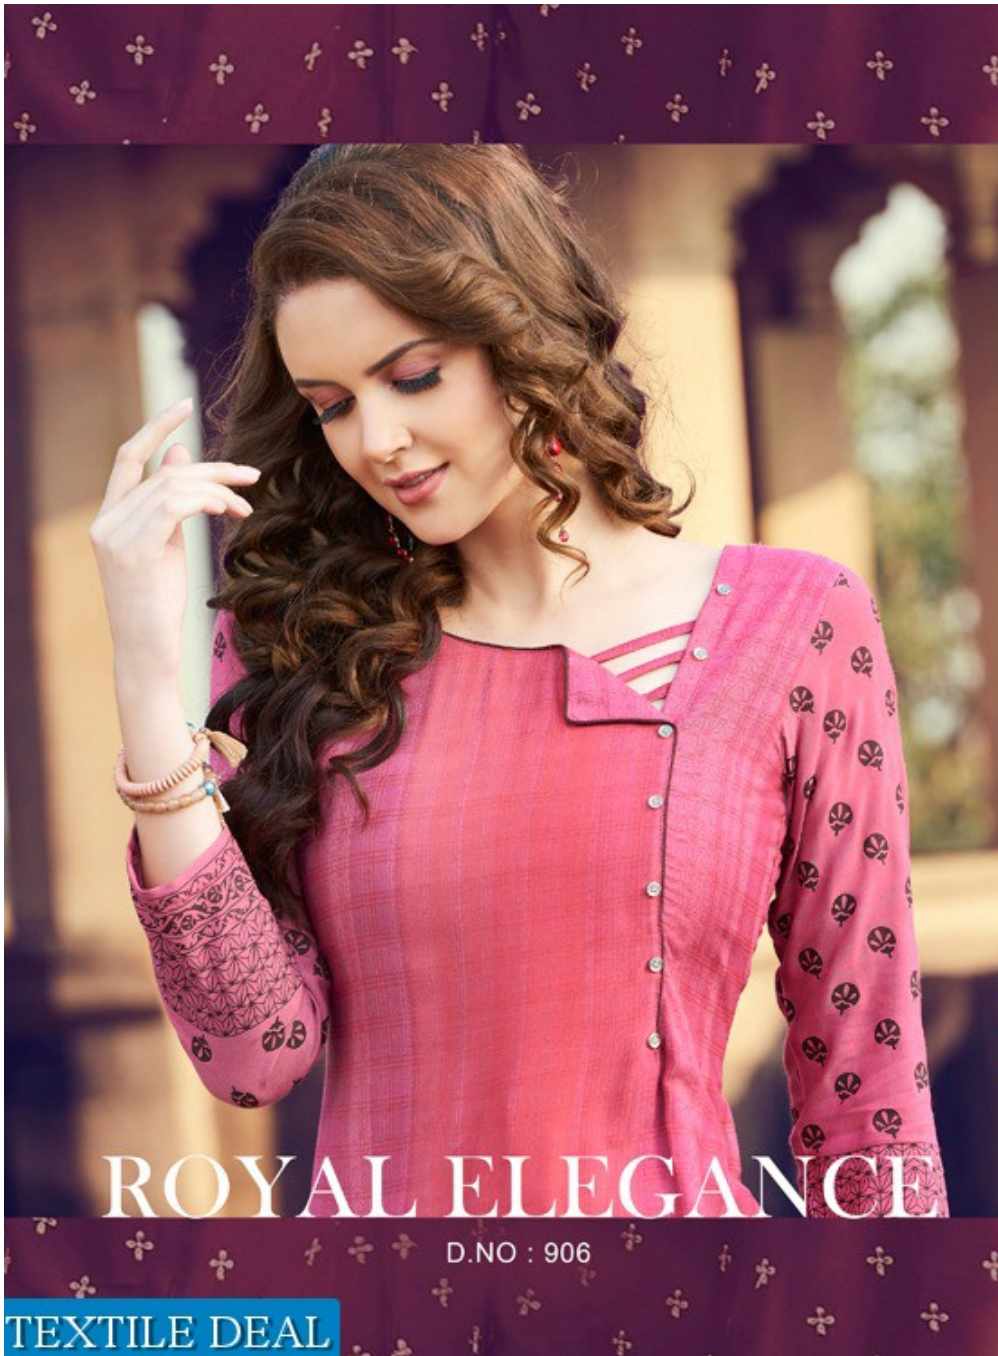

KAJREETM

Fashion

CHAMBOR

VOL. 5

TEXTILE DEAL

STYLE HUNTER

D.NO : 902

TEXTILE DEAL

SEDUCE IN STYLE

D.NO : 904

TEXTILE DEAL

ETHNIC TWIST

D.NO : 907

NATURAL MAGIC

D.NO : 909

TEXTILE DEAL