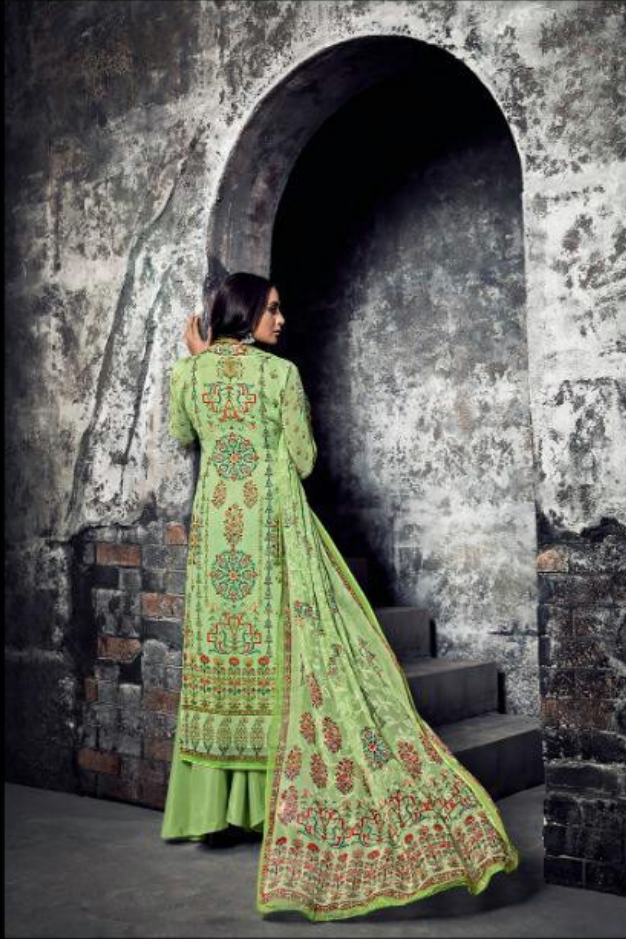

Absolute
Out of the ordinary
D.NO:-1407

TEXTILE DEAL