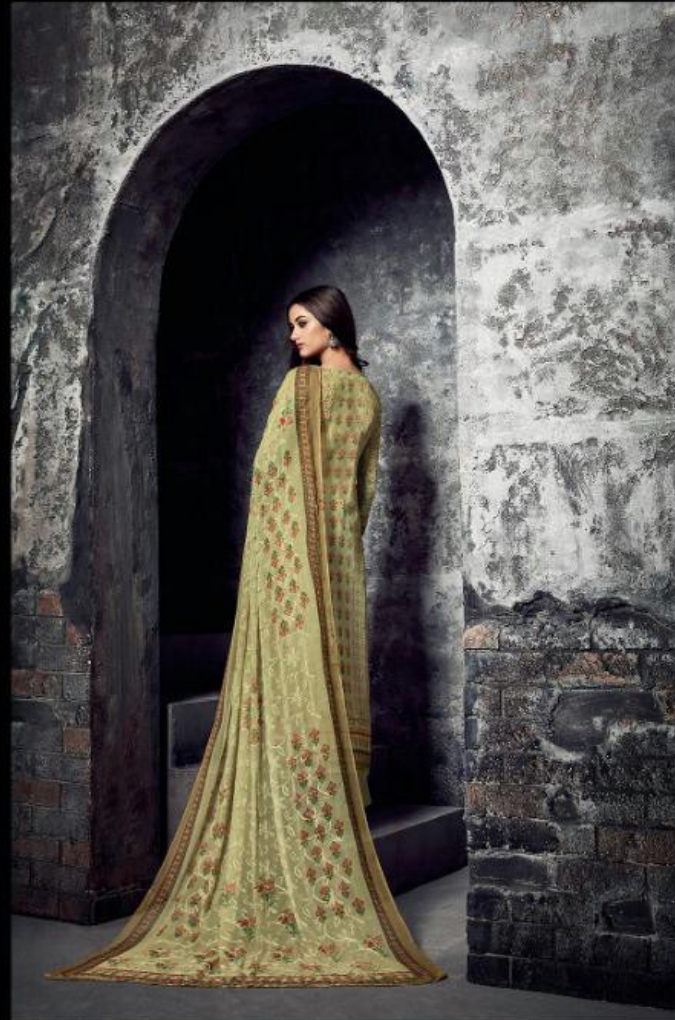

Majestic

Embrace the journey

D.NO:-1402