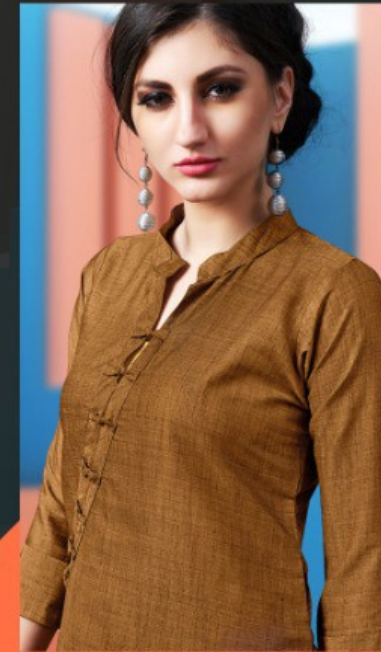

NO.1005

STYLE NO.1003

DR
ARK
ROMANCE