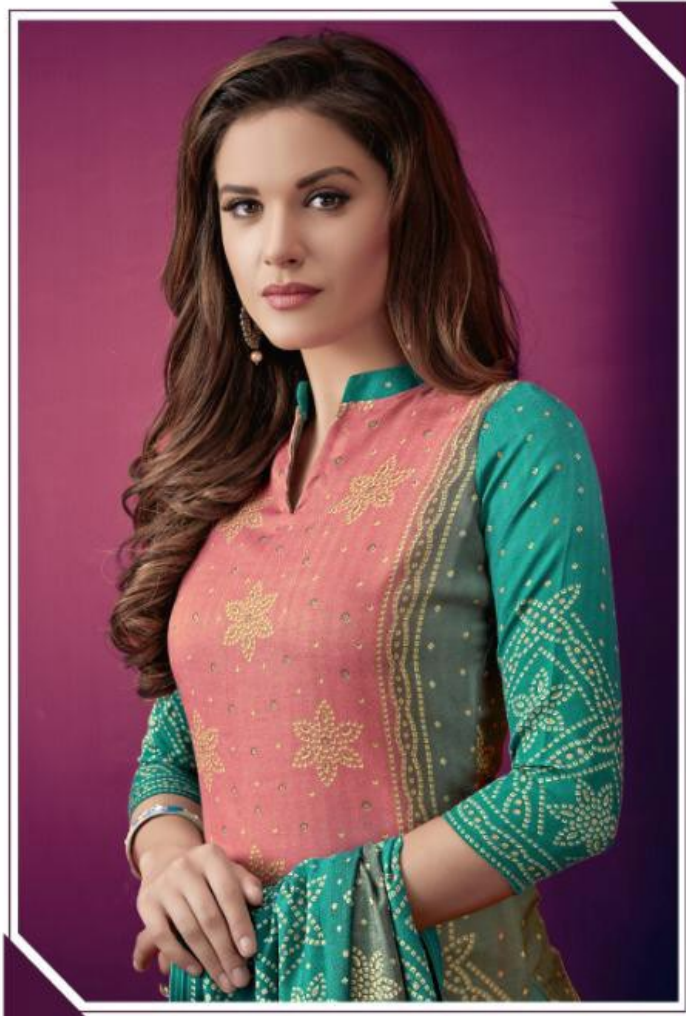

Levisha<sup>™</sup>

ZAREEN

PASHMINA SPECIAL

D.No.2122

TEXTILE DEAL

*Reimagine the festive*

## ROYAL

For nothing says royal  
quite like cream  
and gold combined

D.No.2114

TEXTILE DEAL

TEXTILE DEAL

A woman is standing and wearing the same grey and teal patterned kurta and dark blue and white patterned dupatta as in the first image. She is wearing blue high-heeled shoes. The background is dark purple with white text and a small geometric logo.