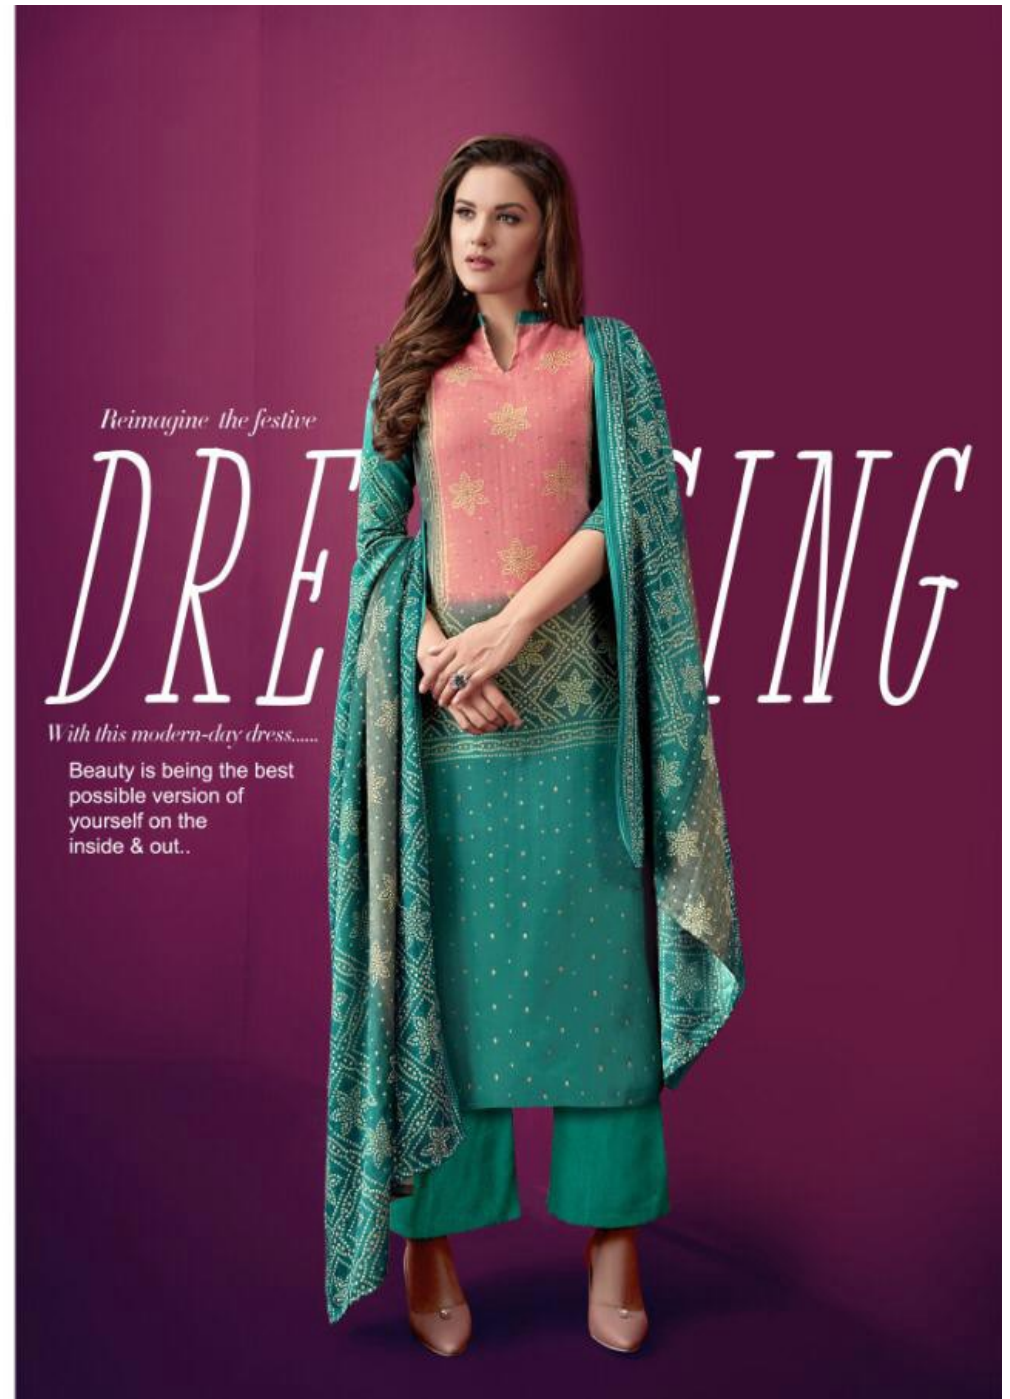

Levisha<sup>™</sup>

ZAREEN

PASHMINA SPECIAL

D.No.2122

TEXTILE DEAL

*Reimagine the festive*

# DRESSING

*With this modern-day dress.....*

Beauty is being the best possible version of yourself on the inside & out..

*Always be the .....*

## ROYAL

For nothing says royal  
quite like cream  
and gold combined

D.No.2114

TEXTILE DEAL

TEXTILE DEAL

A woman is standing and wearing the same grey and teal patterned kurta and dark blue and white patterned dupatta as in the first image. She is wearing blue high-heeled shoes. The background is dark purple with white text and a small geometric logo.