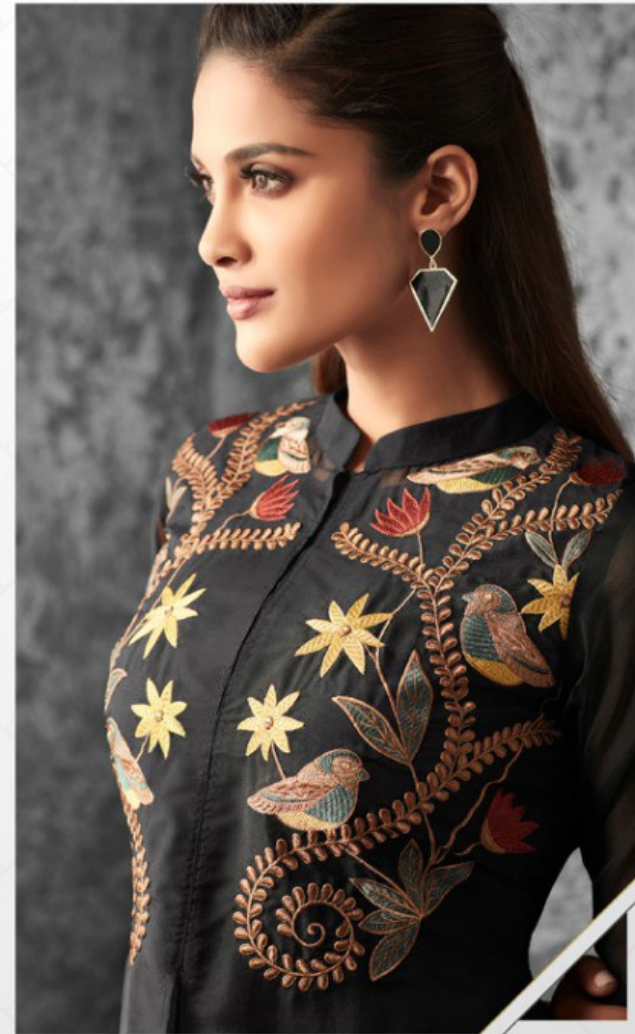

eternal

RADIANT
BEAUTY

This ethnic gown has a lot of intricate handwork embroidery on it,
making it artistic.

K 558

eternal

DIVINE
BEAUTY

This stunning dark dress is perfect for any events.
The detailing with the bow adds to the charm of the outfit.

K 560

TEXTILE DEAL

TEXTILE DEAL

eternal

RADIANT
BEAUTY

This ethnic gown has a lot of intricate handwork embroidery on it, making it artistic.

K 558

RADIANT
BEAUTY

This ethnic gown has a lot of intricate handwork embroidery on it, making it artistic.

K 558

TEXTILE DEAL

TEXTILE DEAL

eternal

THE DREAMER

Spectacular one side capped gown with print atop is inspired from the latest trends.

K 562

TEXTILE DEAL

eternal
EXQUISITE
DIVA
This gorgeous dark gown
with beautiful translucent flared sleeves is fashionable savvy
K 564