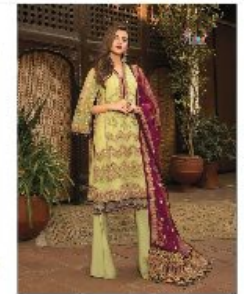

GULAL EMBROIDERED  
WEDDING COLLECTION

TEXTILE DEAL

Shree  
PARIS

**GULAL EMBROIDERED  
WEDDING COLLECTION**

**TEXTILE DEAL**

1001

**1001**

1002

**1002**

1003

**1003**

1004

**1004**

1005

**1005**

1006