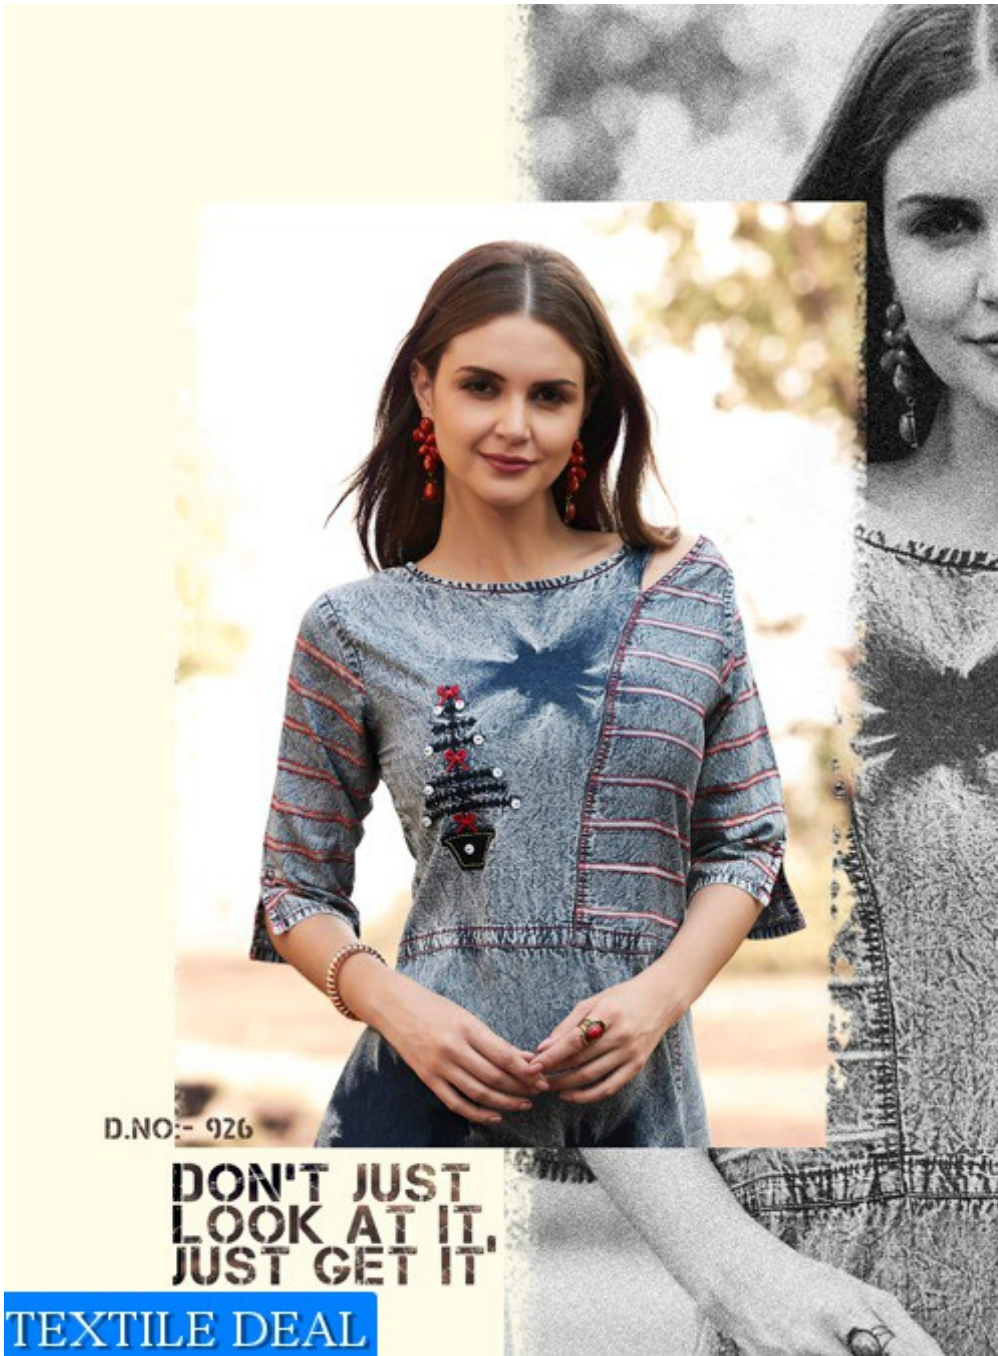

D.NO:- 926

**DON'T JUST
LOOK AT IT,
JUST GET IT!**

TEXTILE DEAL