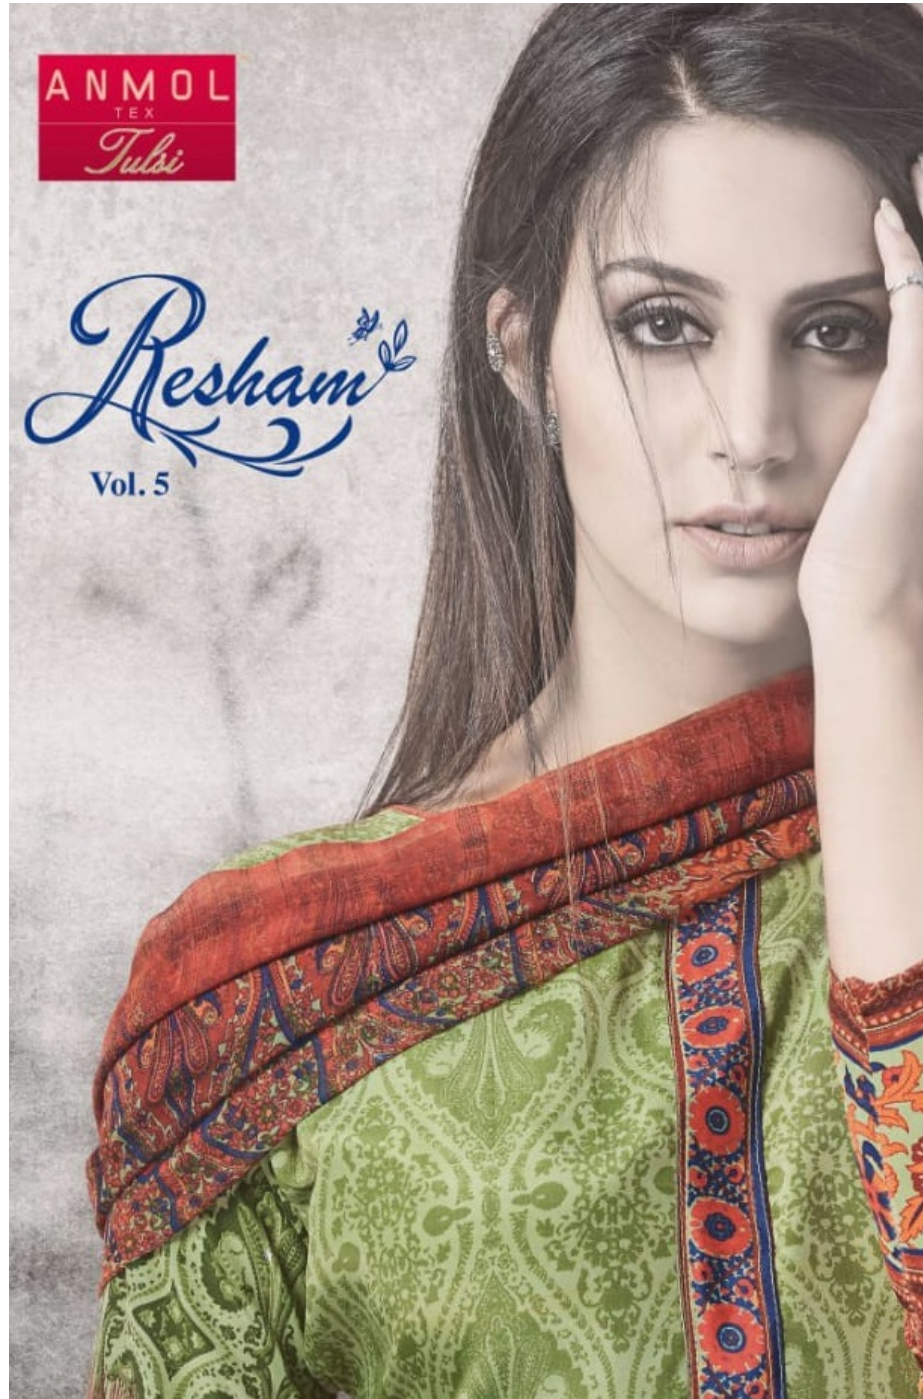

ANMOL
TEX
Tulsi

Resham
Vol. 5

CONCEALED

Resham
188

TEXTILE DEAL

Dressed in the colour of royalty she walks determined

TRUE FAITH

So nice above the ordinary with pretty pink ensemble