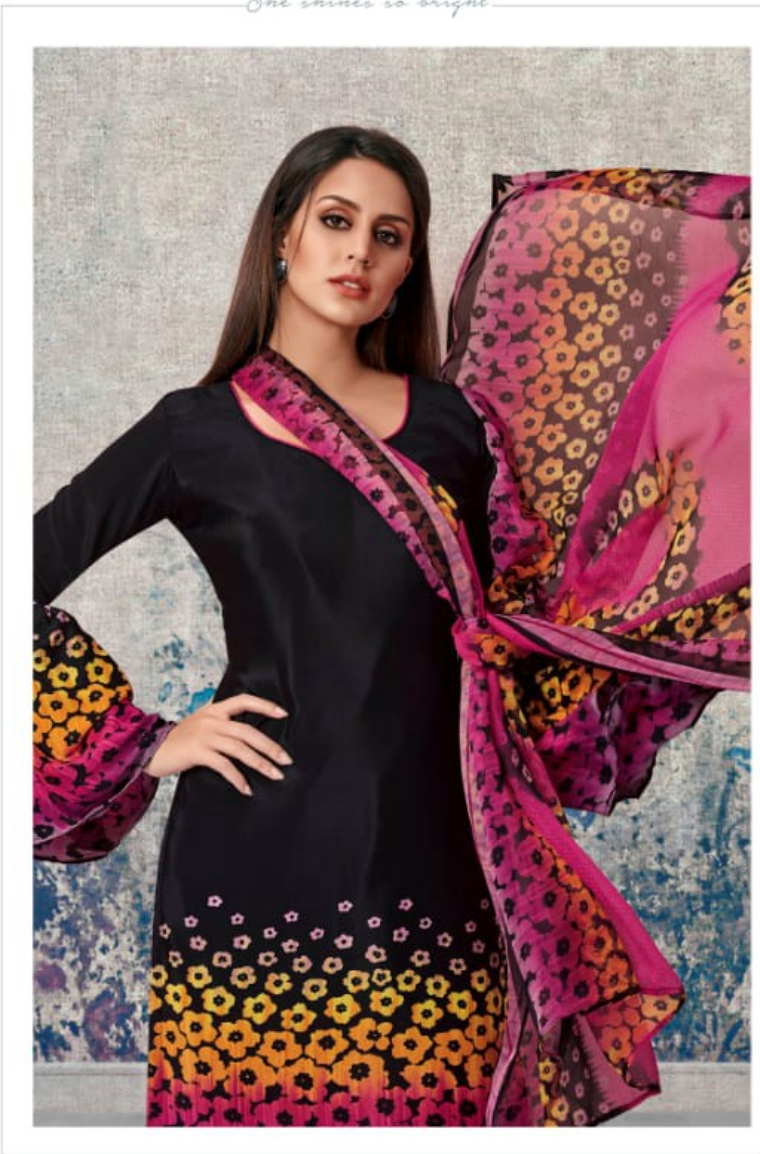

She shines so bright

SHE'S RADIANT

WITH BEAUTY

TEXTILE DEAL

Resham
191