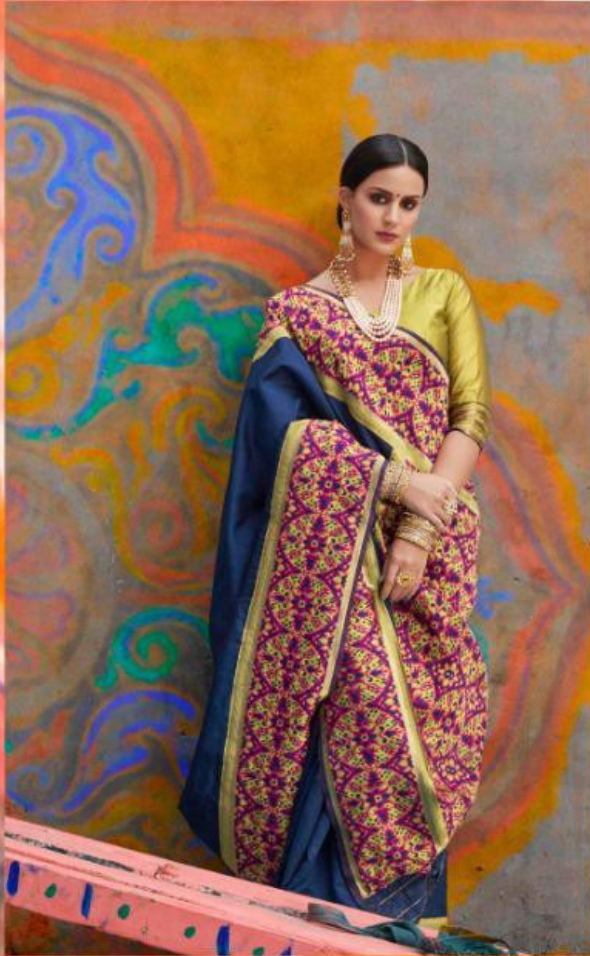

RAJTEX
Sulazira
100% cotton | 100% silk | 100% wool

cultural curve

73002

TEXTILE DEAL