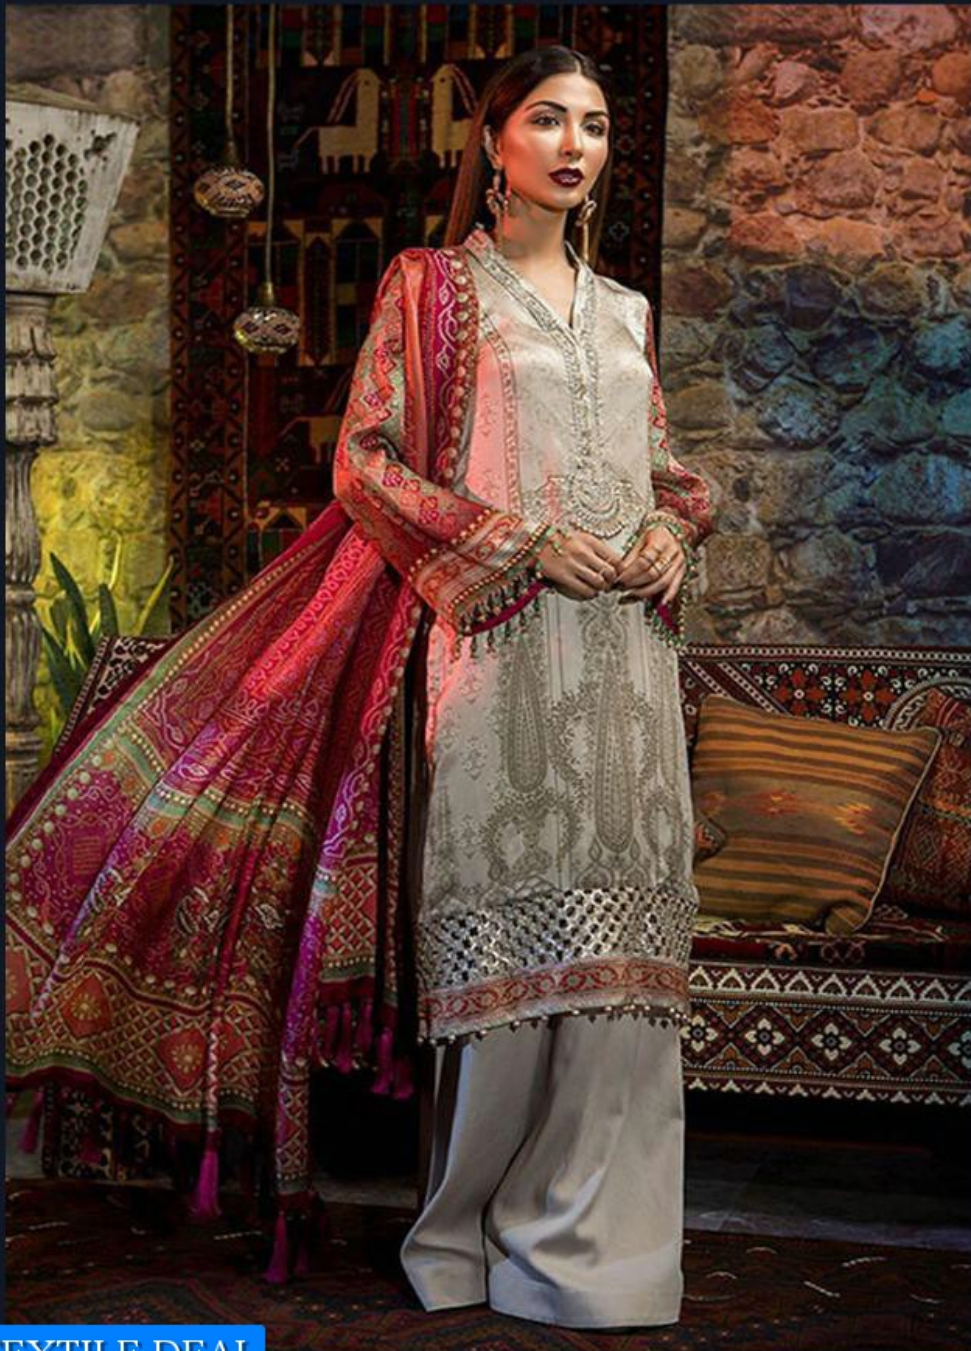

TEXTILE DEAL

500-407