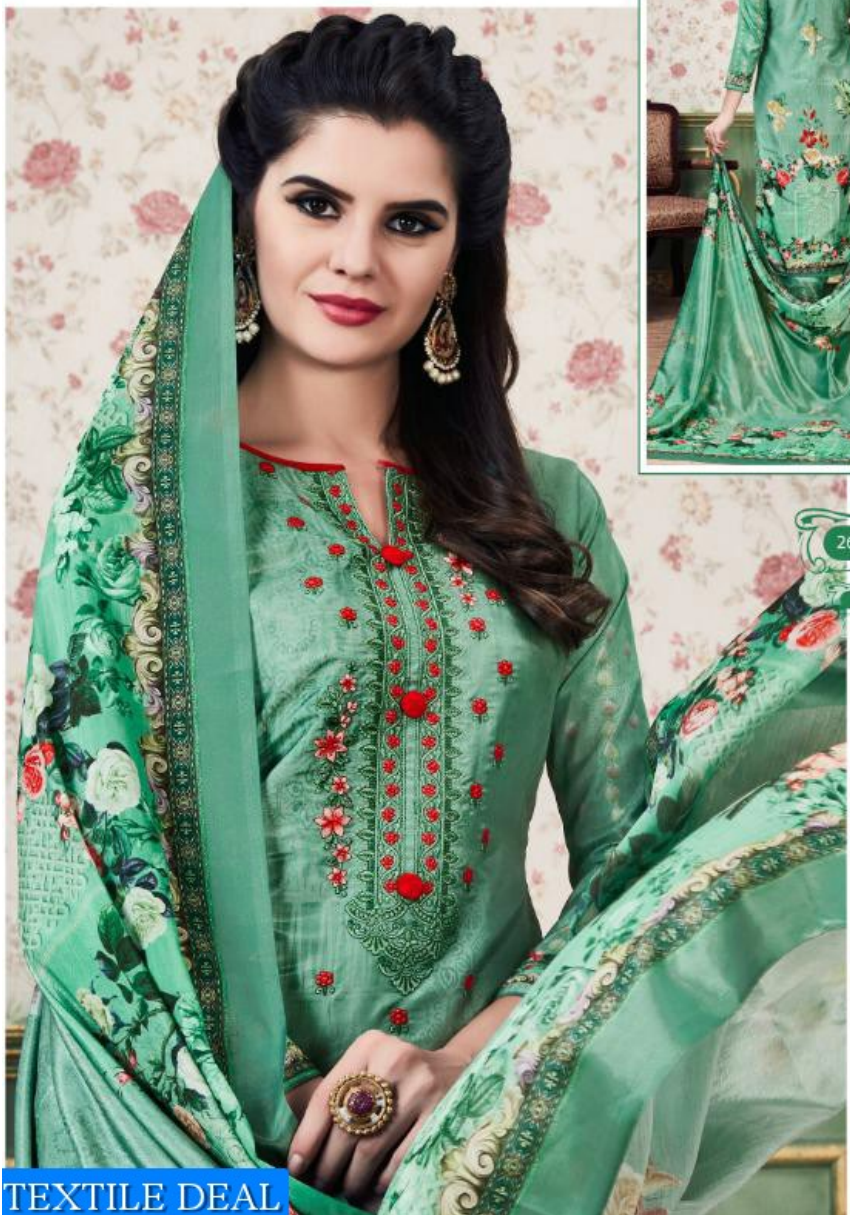

Lavli<sup>TM</sup>

LF - 26 - MODAL SILK DIGITAL

TEXTILE DEAL

# ELEGANCE

Catch the season's regously feminine mood this collection.

26003

LF

TEXTILE DEAL

# FEMINI

Catch the season's regiously feminine mood this collection.

26005

TEXTILE DEAL

LF

# SPARKLE

Catch the season's regiously feminine mood this collection.

26006

TEXTILE DEAL