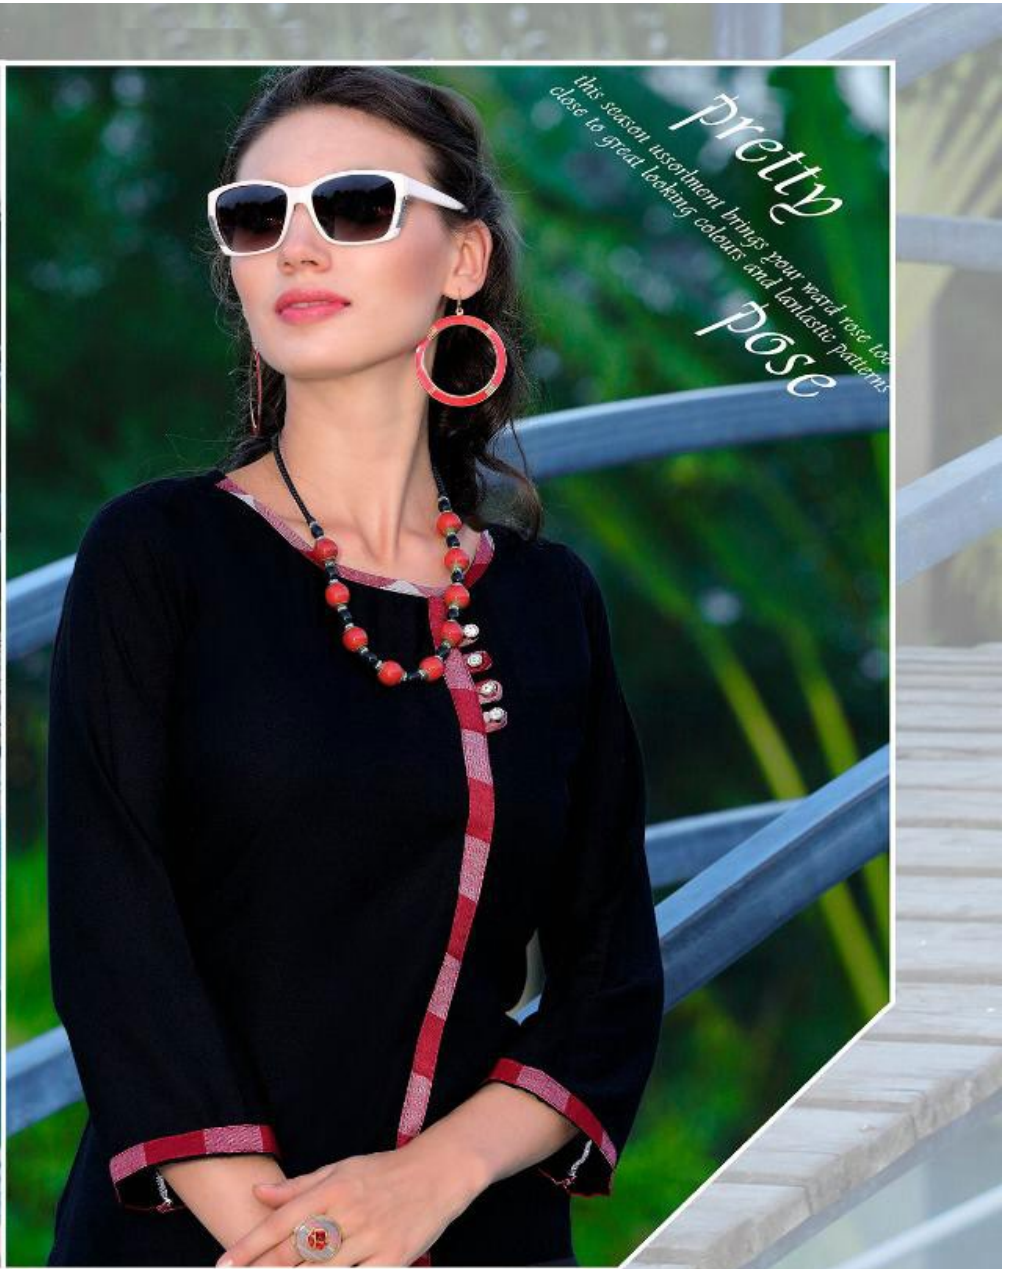

TEXTILE DEAL