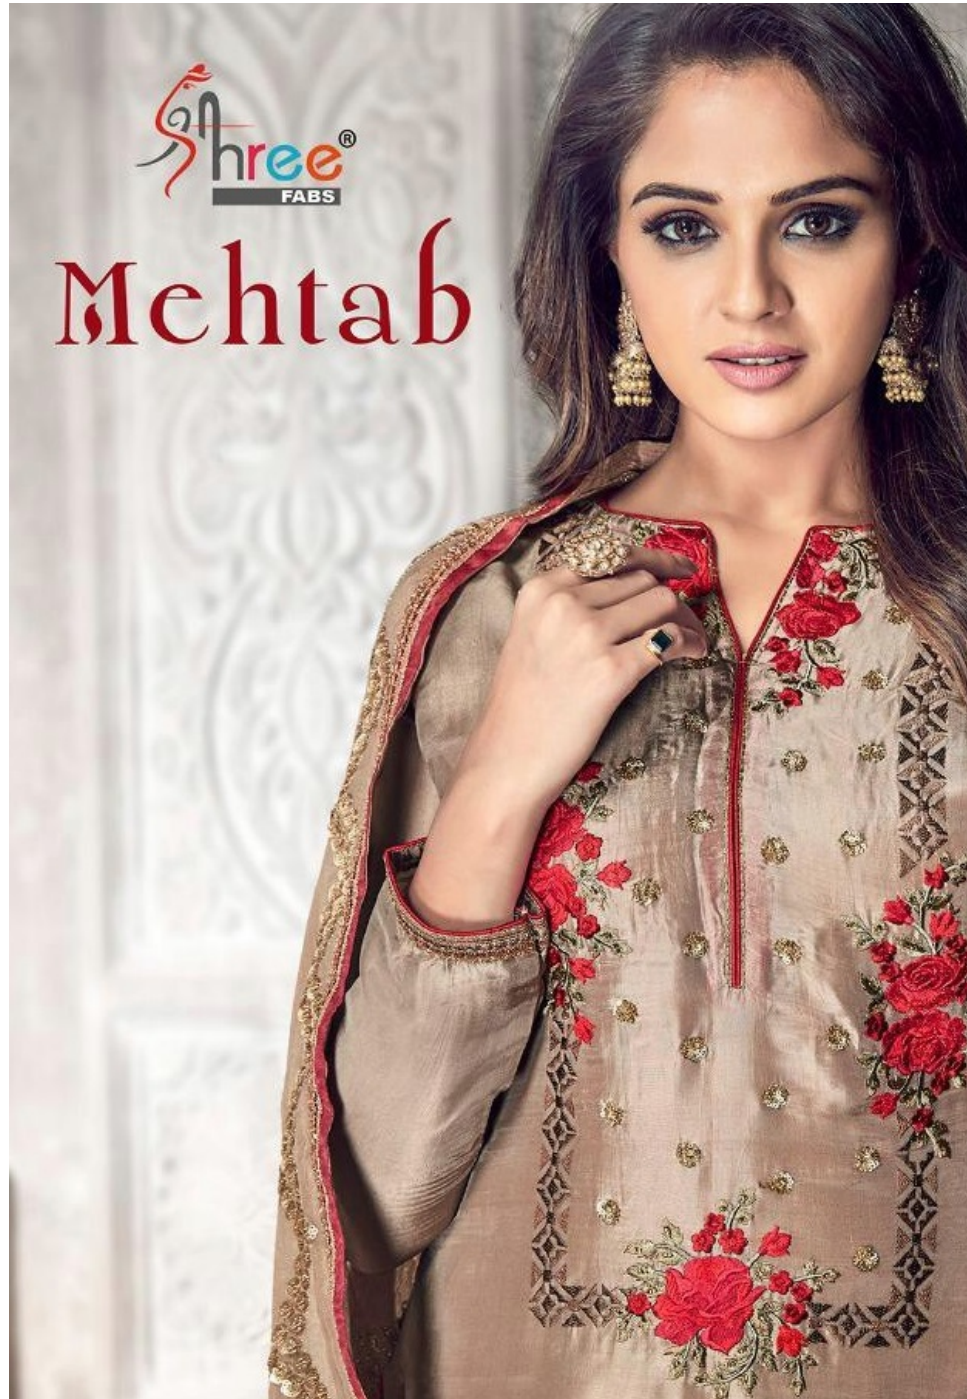

Mehtab

This collection bring you an unmatched luxury
in brilliant tonse with a wide range of embroidered fabrics

IT'S PARTY TIME

TEXTILE DEAL

This sparkling beauty of garment will work their magic on everything in your wardrobe...

VIVID TRENDS

D.NO:- 7006

TEXTILE DEAL

Extremely beautiful fashion piece of ethnic wear designed keeping grandeur in mind...

STYLE TIME LESS

D.NO:- 7002

TEXTILE DEAL

Shree®
FABS