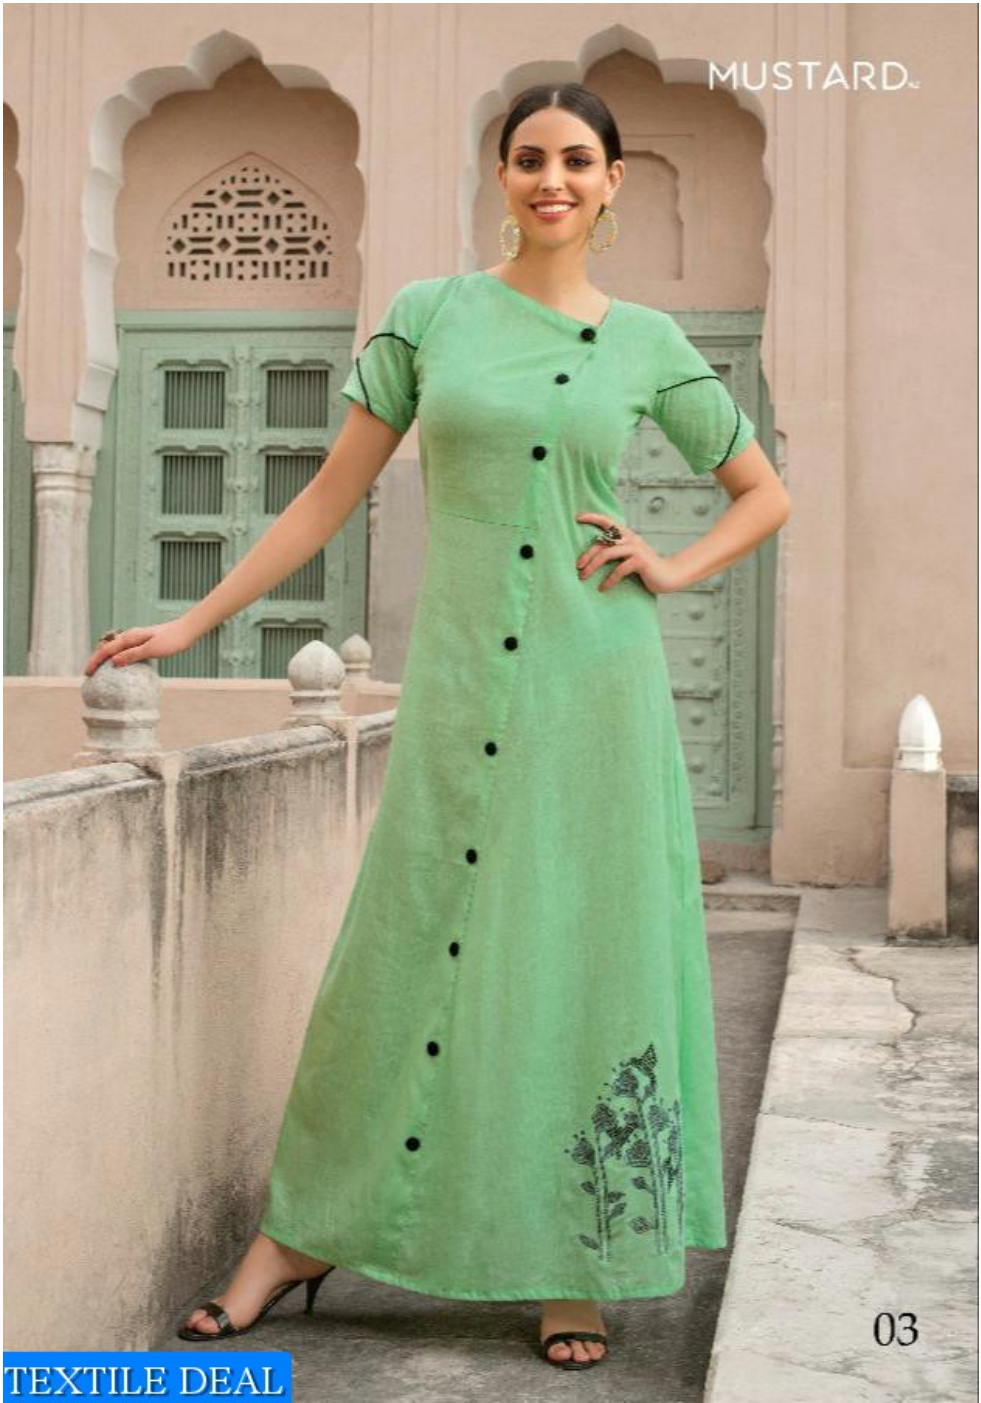

MUSTARD.

03

TEXTILE DEAL