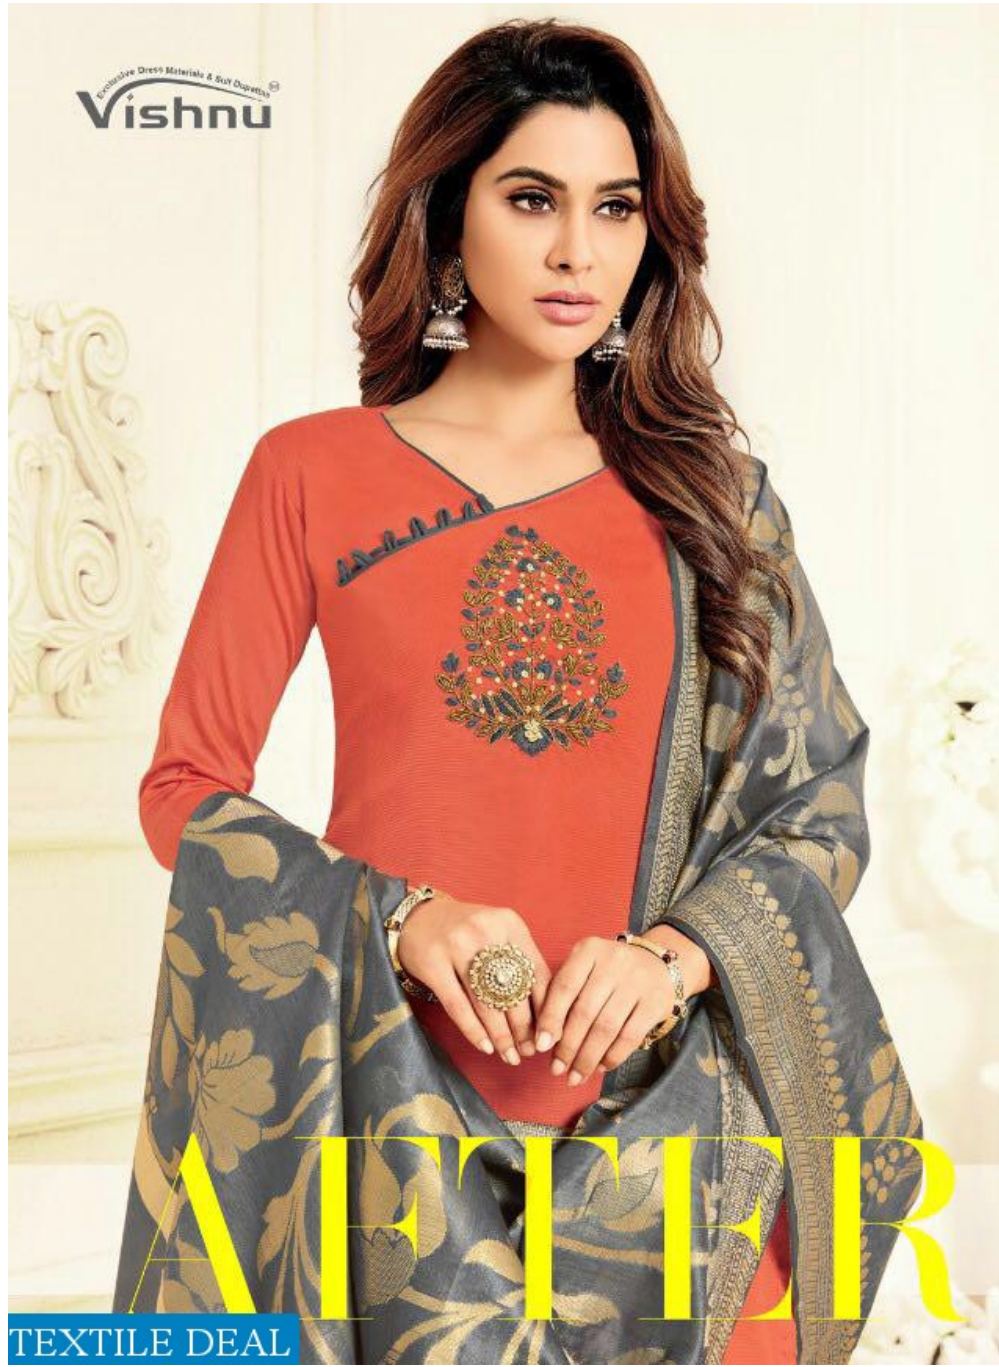

Exclusive Dress Materials & Suit Dupettas
Vishnu

[embrace yourself with a glamorous look with this amazing ethnic collection the range of beautiful suits are crafted with stunning colors and perfect quality]

AFTER
TEXTILE DEAL

D. 72005