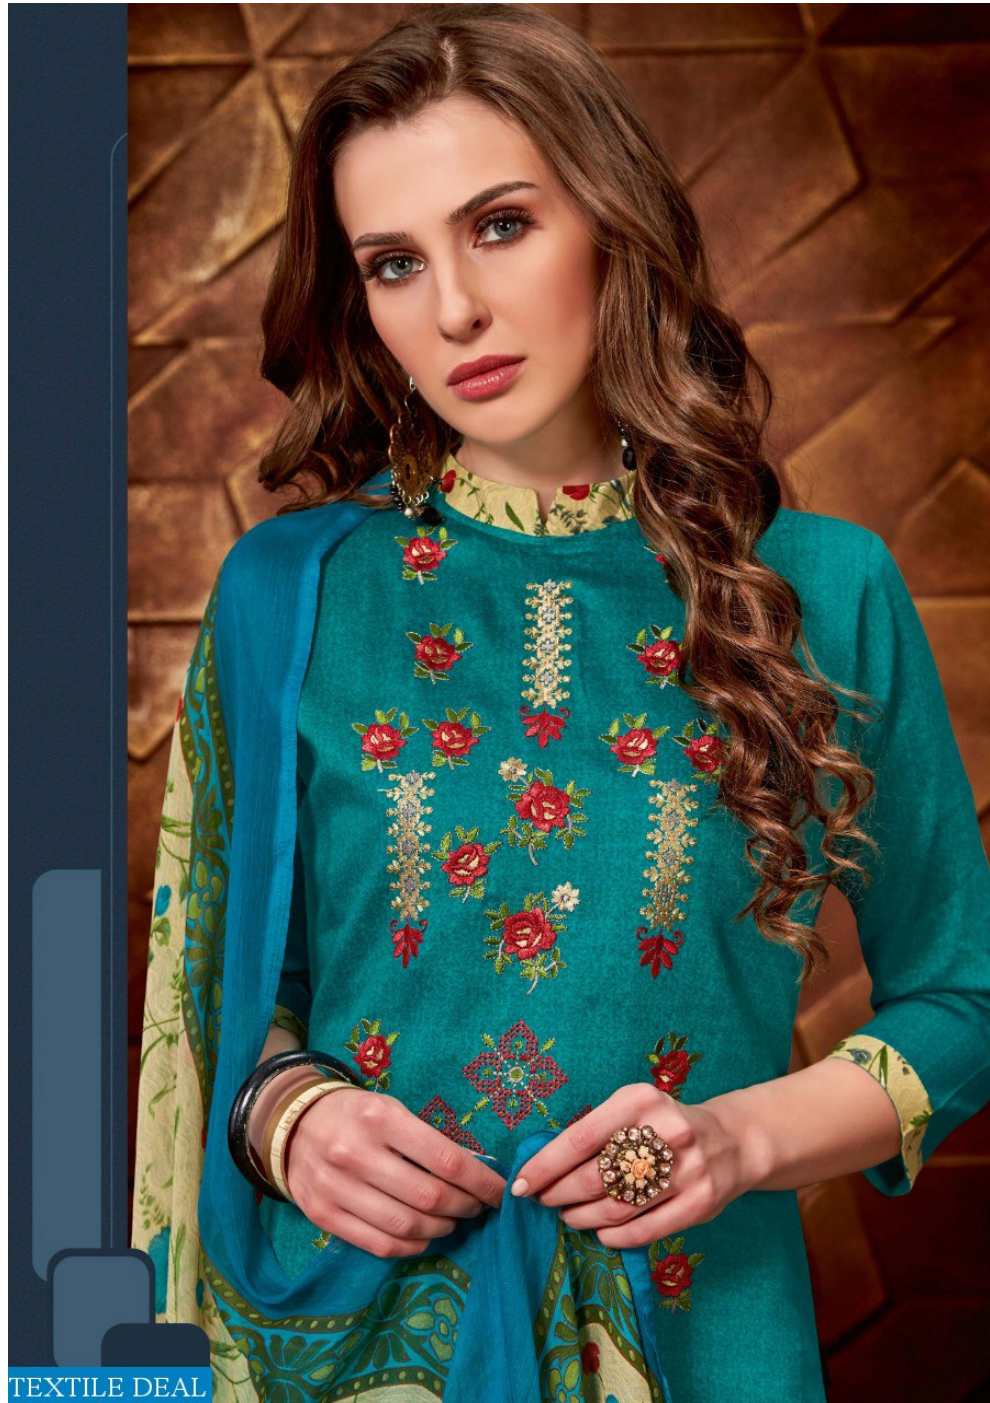

TEXTILE DEAL