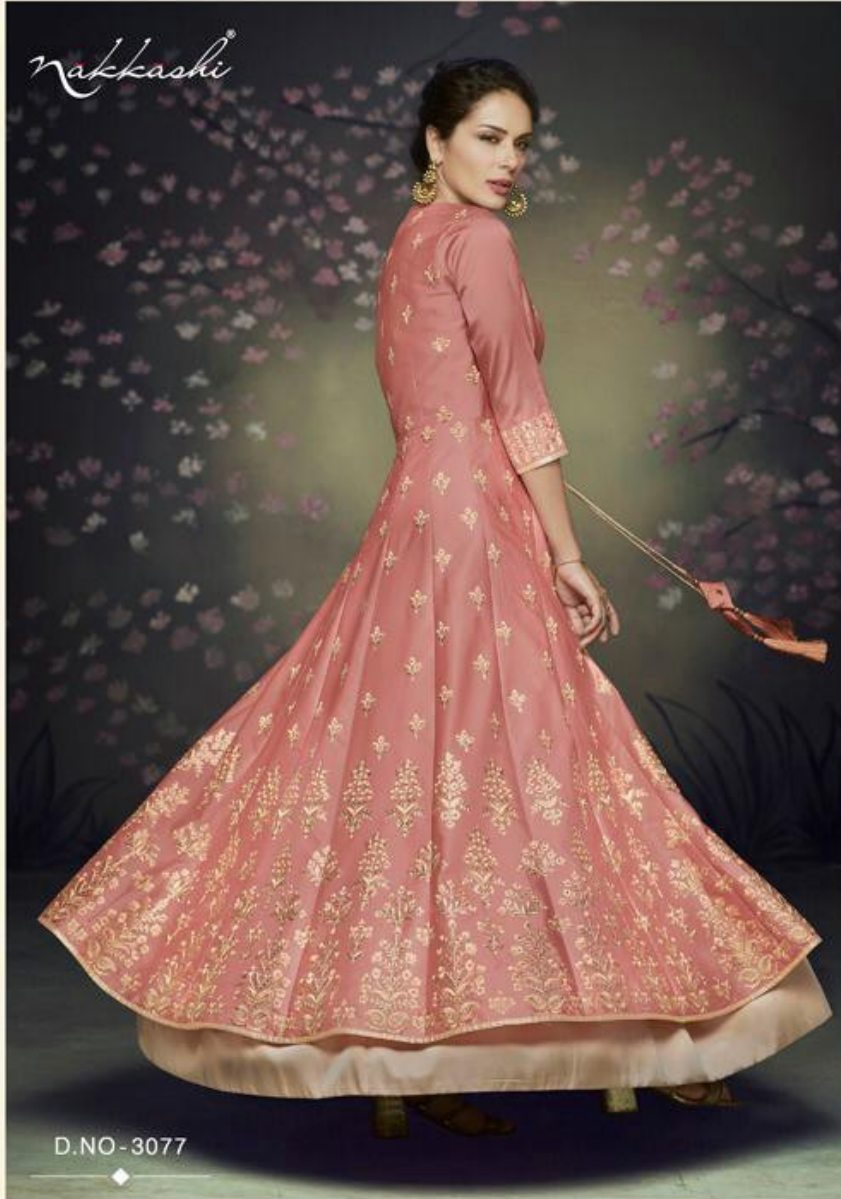

*nakkashi*

D.NO - 3074

TEXTILE DEAL

D.NO-3075

TEXTILE DEAL

*nakkashi*

*Breathe  
Essence*

PISTA SILK SATIN FLOOR LENGTH  
DRESS WITH BEAUTIFUL EMBROIDERY  
ON IT AND PISTA CHIFFON DUPATTA

D.NO - 3076

TEXTILE DEAL

TEXTILE DEAL

TEXTILE DEAL

*nakkashi*

JACKET STYLE FLOOR  
LENGTH DRESS HAVING  
REDDISH RUST SILK  
SATIN IN JACKET AND  
CHICKOO SOFT NET TOP  
INSIDE AND REDDISH  
RUST CHIFFON DUPATTA  
PAIRED WITH IT