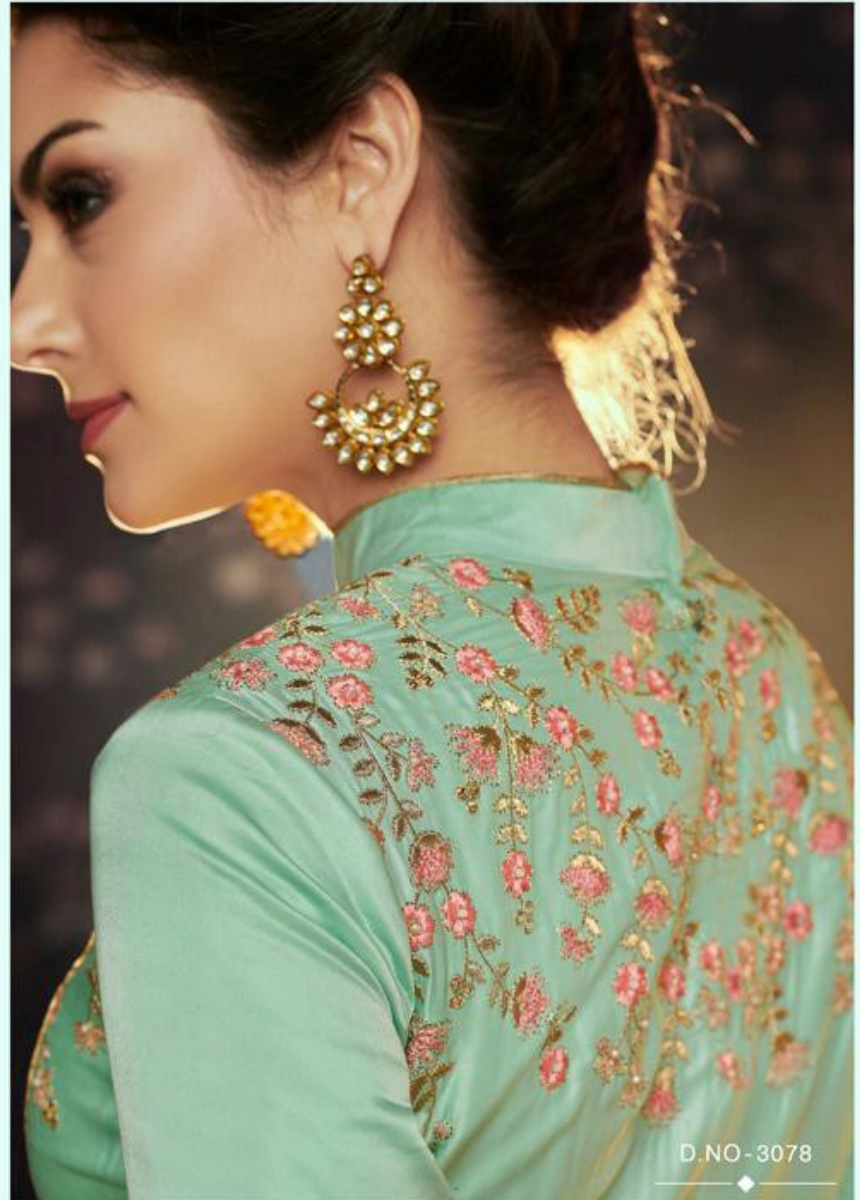

TEXTILE DEAL