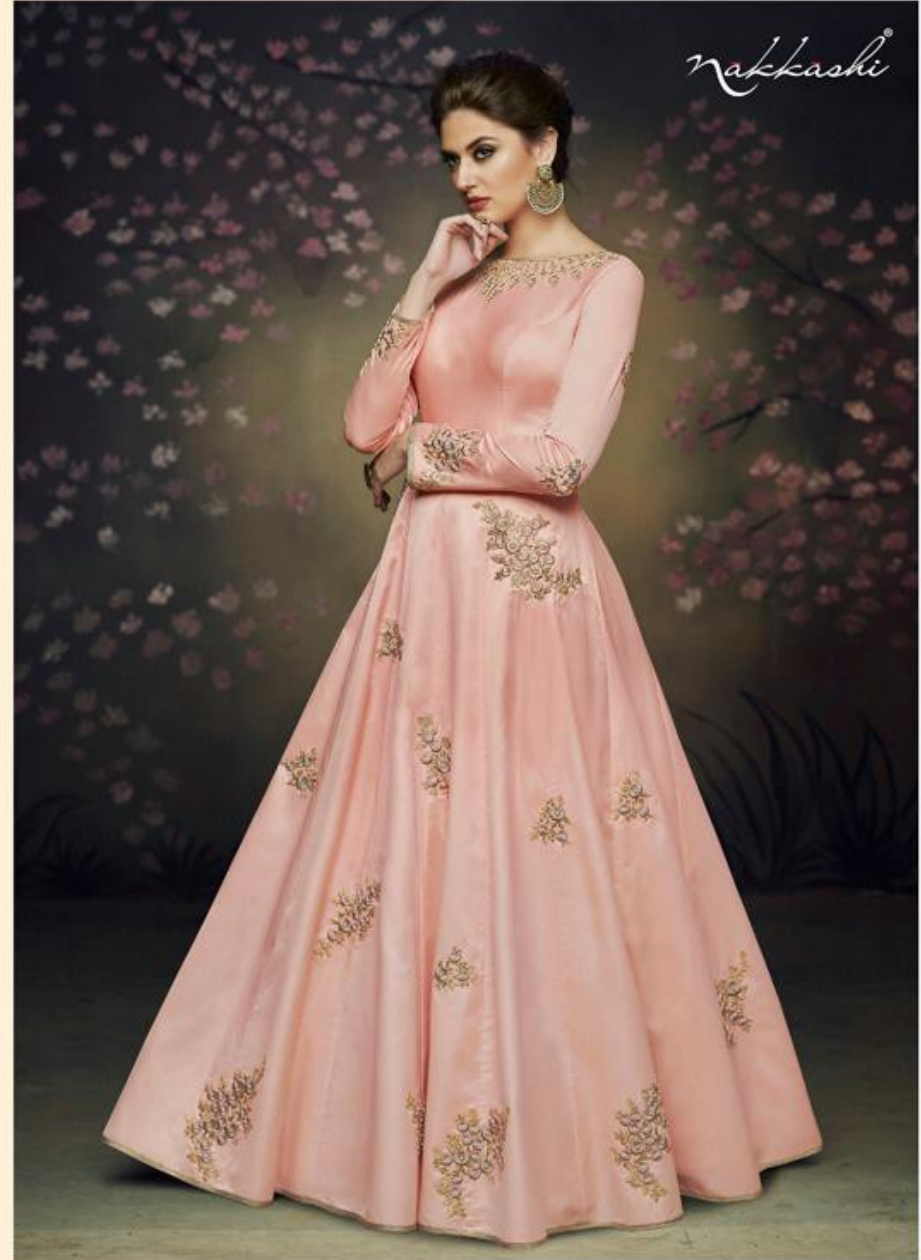

D.NO-3077

TEXTILE DEAL

PEACH SILK SATIN  
FLOOR LENGTH TOP  
HAVING BEAUTIFUL  
PLACEMENT EMBROIDERY  
HAVING ORNAMENTAL  
BELT WITH IT AND  
PAIRED WITH PEACH  
CHIFFON DUPATTA

D.NO-3079

TEXTILE DEAL

TEXTILE DEAL