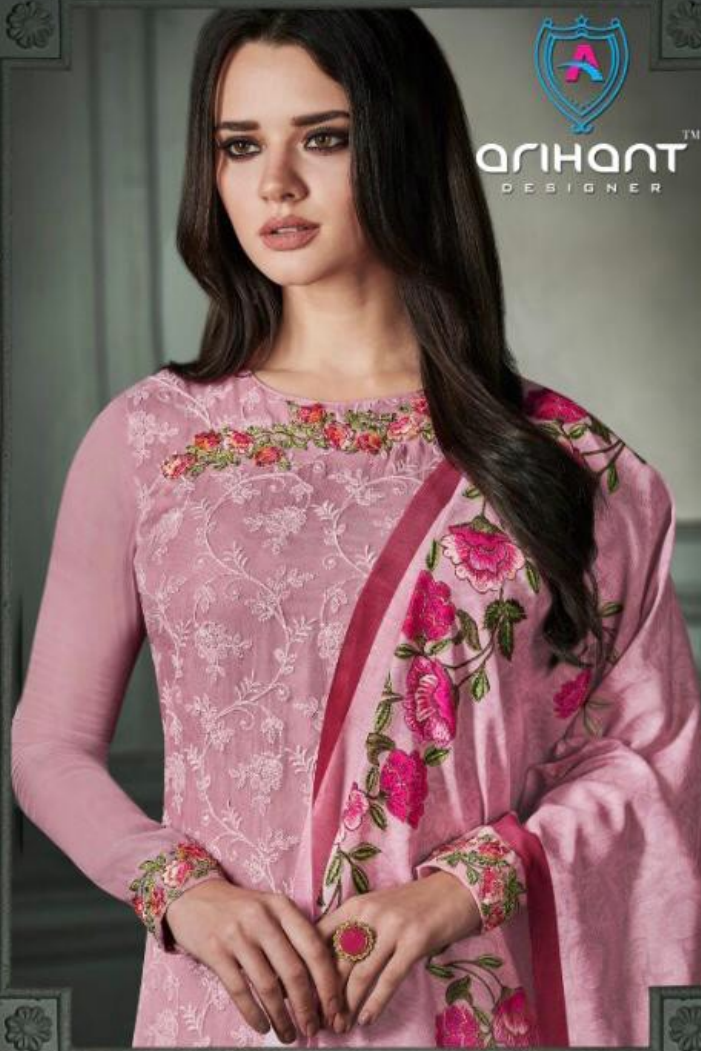

ARIHANT™
DESIGNER

RUMANI

A PRODUCT OF ARIHANT DESIGNER

TEXTILE DEAL

36001

TEXTILE DEAL

ARIHANT
DESIGNER

GRACEFUL
graceful in appearance