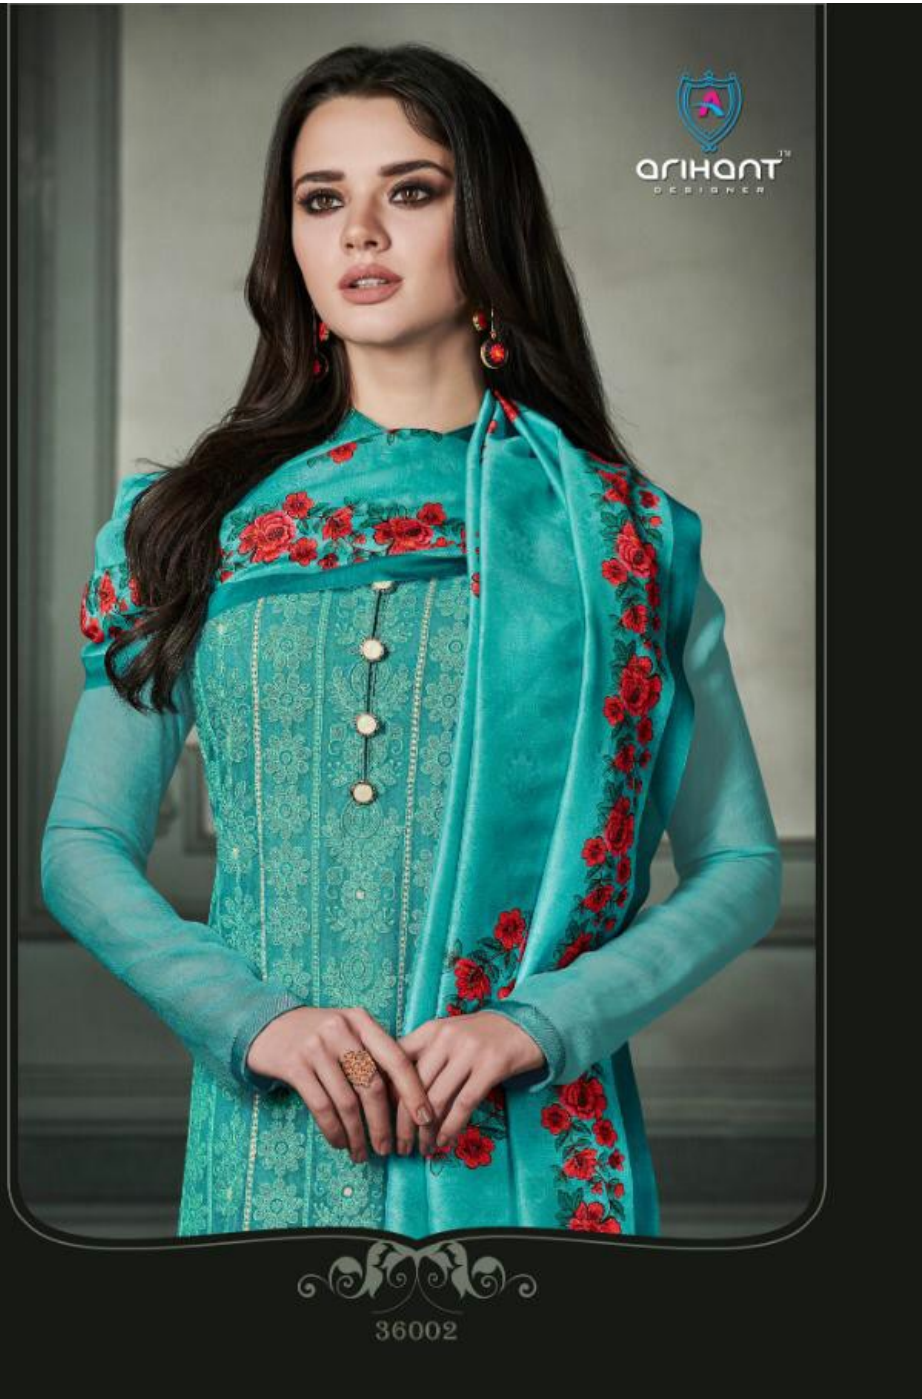

36002

TEXTILE DEAL