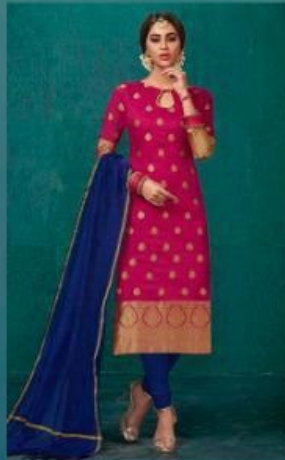

KULFI

Vol-3
WITH INNER

3006

TEXTILE DEAL