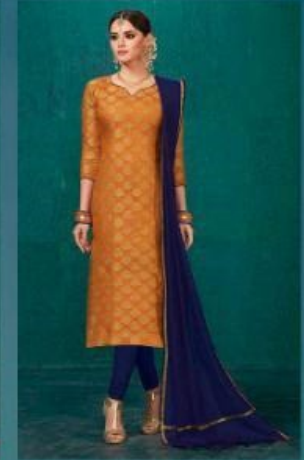

WRAP

Around vibrant colours and elegant designs this season and feel beautiful with this traditional piece of attire brought to you.

3005

TEXTILE DEAL

CHARMING

As Indian dresses have always been considered beautiful and charming. The way of style they use in it is just amazing and elegantly superb.

3007

TEXTILE DEAL

TEXTILE DEAL

TEXTILE DEAL

ELEGANCE

The elegance of this dress made it a regular dress of every single Indian woman.

3009

TEXTILE DEAL

KULFI

Vol-3
WITH INNER

3001

3002

3003

3007

3008

3009

3004

3005

3006

3010

3011

3012

TEXTILE DEAL