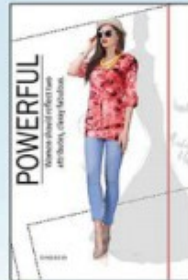

Women should reflect two attributes, classy fabulous.

D.NO.1010

TEXTILE DEAL

Shiyaa..

-:Material:-
Tie Die Heavy Reyon
Length:-28

NRI Collection...

TEXTILE DEAL