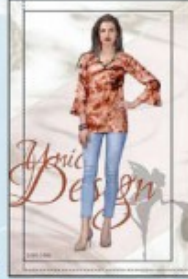

D.NO.1008

TEXTILE DEAL

E L A B O R A T I V E

derk
glamour

enjoy the spectacular
print on gripping colour
that brings chisma
to your personality

D.NO.1009

TEXTILE DEAL

POWERFUL

Women should reflect two attributes, classy fabulous.

D.NO.1010

TEXTILE DEAL

Shiyaa..

-:Material:-
Tie Die Heavy Reyon
Length:-28

NRI Collection...

TEXTILE DEAL