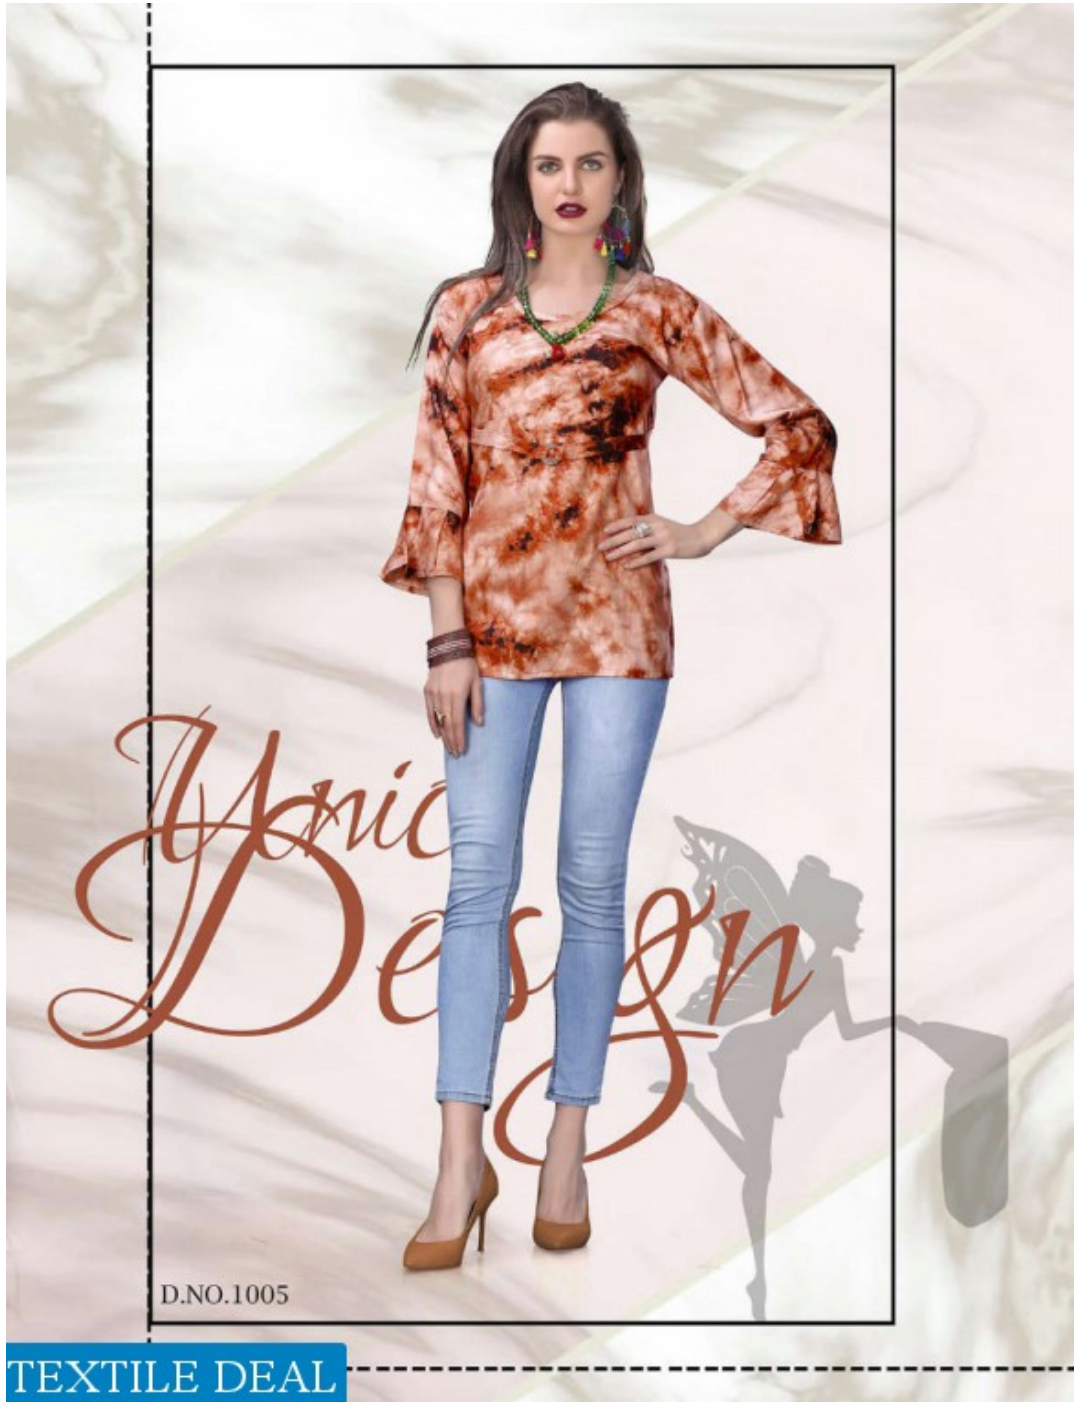

Unique
Design

D.NO.1005

TEXTILE DEAL