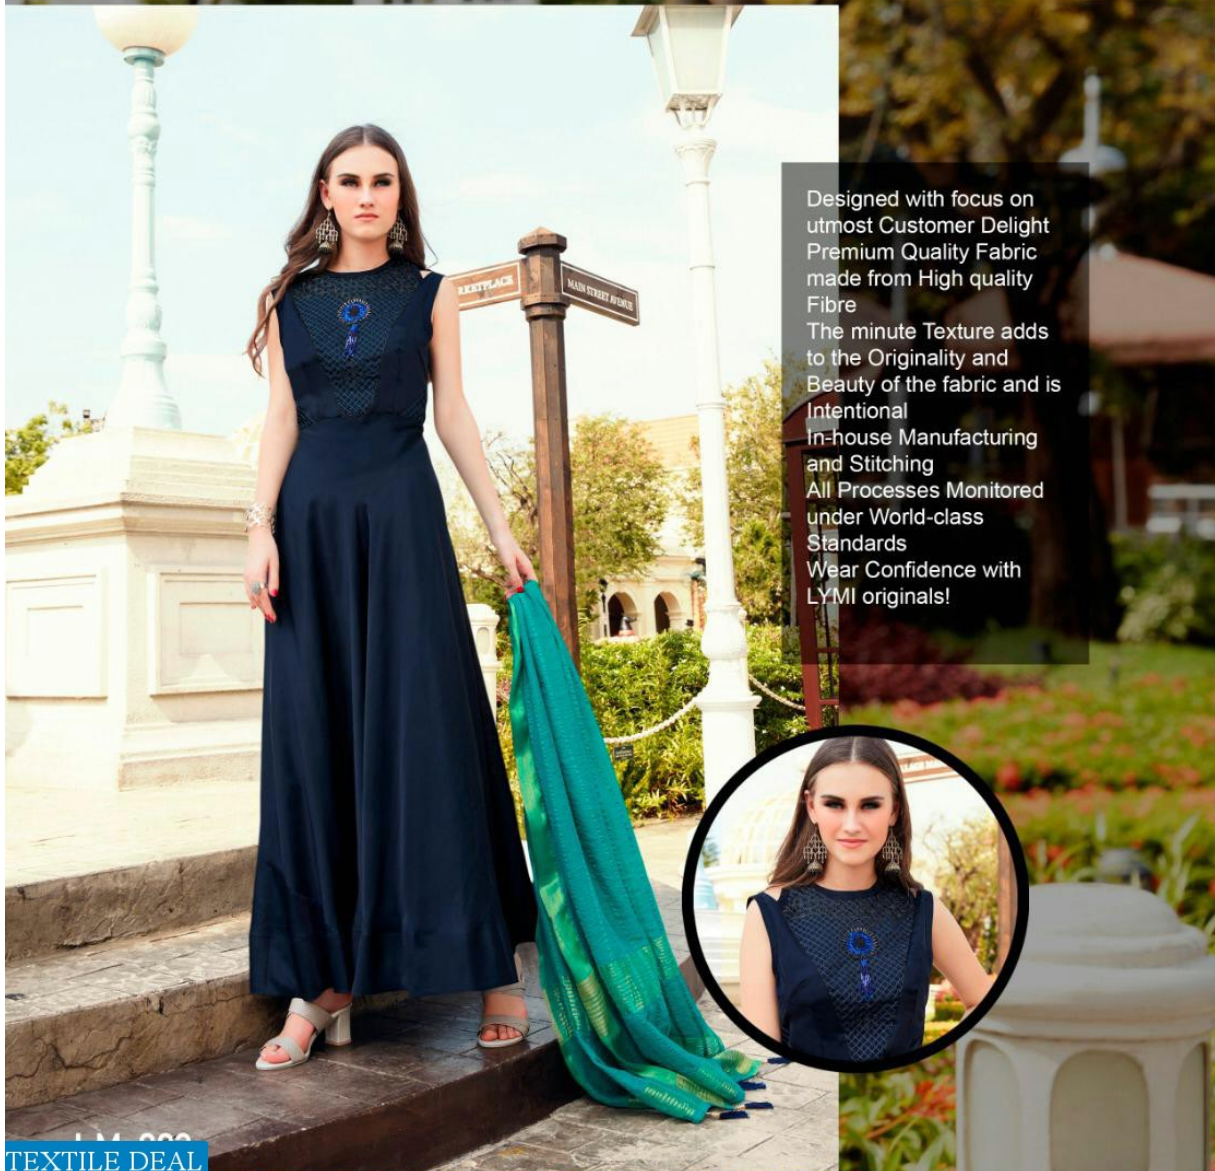

Kingdom

LYMI
ORIGINALS

Designed with focus on
utmost Customer Delight
Premium Quality Fabric
made from High quality
Fibre
The minute Texture adds
to the Originality and
Beauty of the fabric and is
Intentional
In-house Manufacturing
and Stitching
All Processes Monitored
under World-class
Standards
Wear Confidence with
LYMI originals!

LYMI 688
TEXTILE DEAL