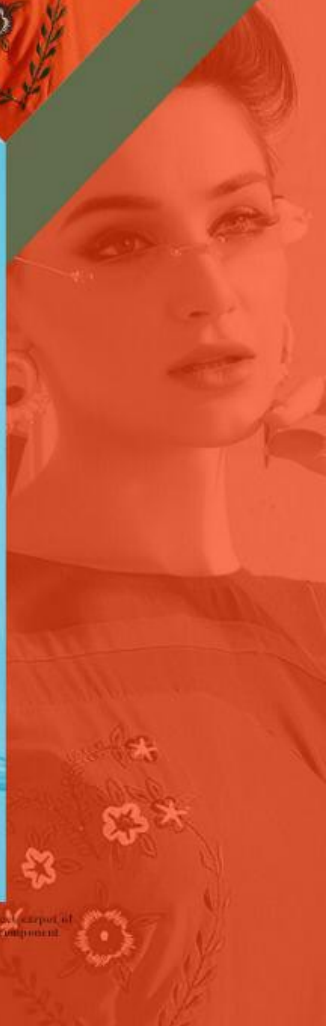

Rich
HISTORY
D.NO. 1004