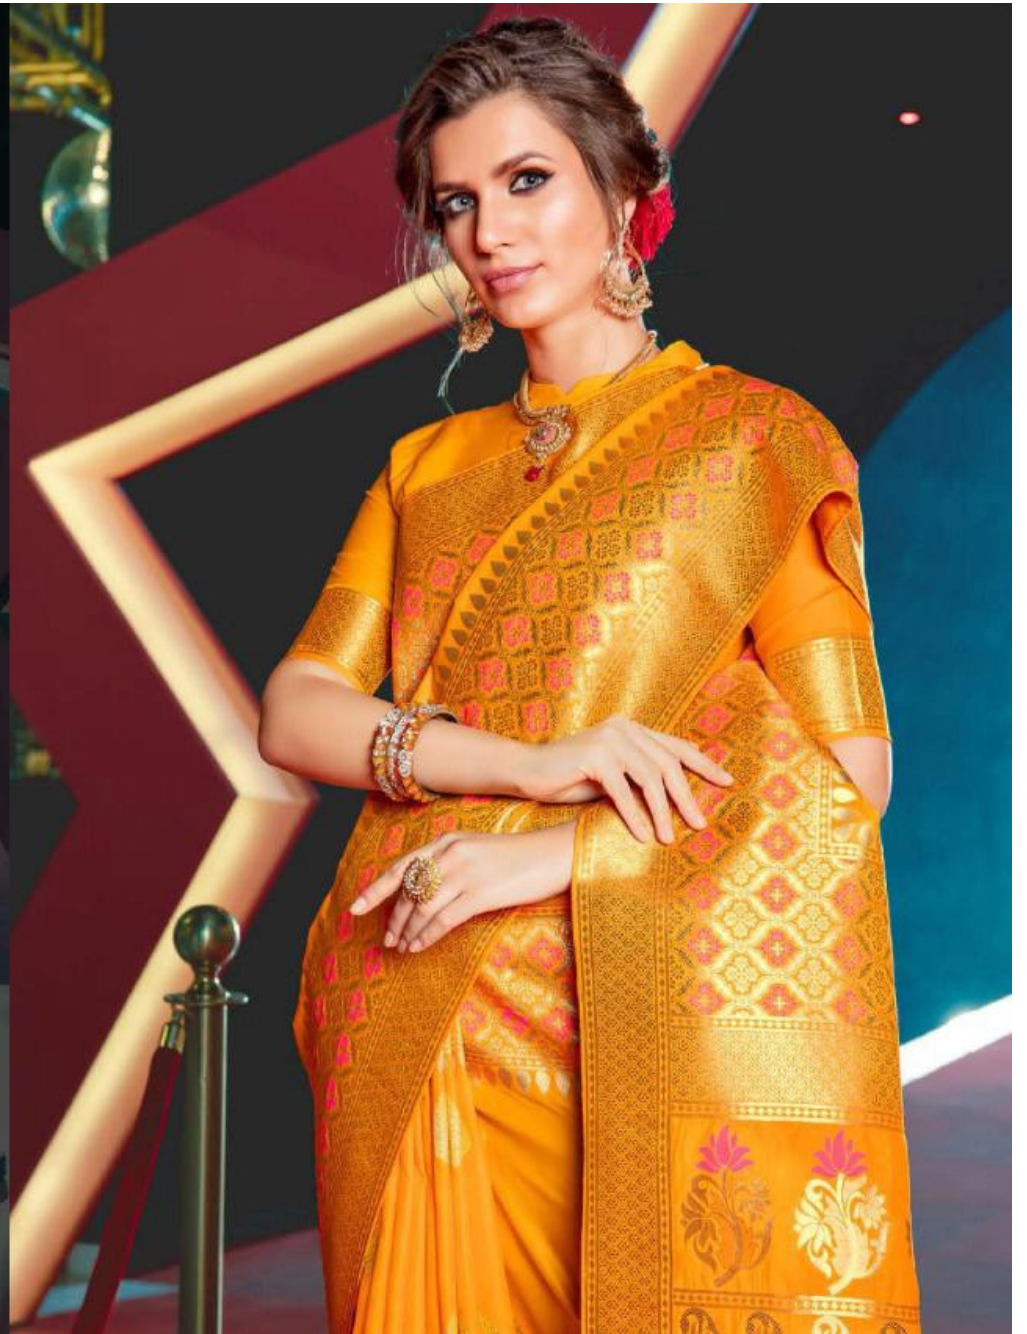

Kaushalya Silk

TEXTILE DEAL

D.No.1001

TEXTILE DEAL

D.No.1002

D.No.1003

TEXTILE DEAL

D.No.1004

TEXTILE DEAL

SANGAM
PRINTS

D.No.1007

TEXTILE DEAL

TEXTILE DEAL

Go Wild

Decided to expand its collection and presents to you a variety of exquisite starting saree to seasons fabrics. There is all for you to select from. You will find this season's fabrics are soocially with spirit and style to be wardrobe!