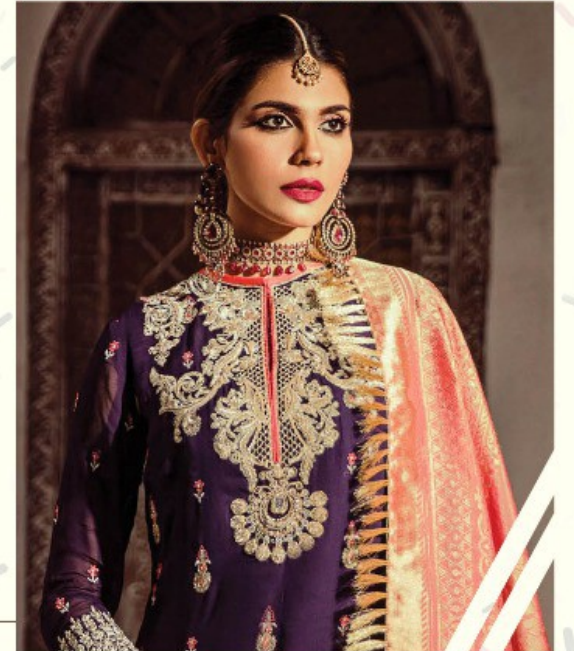

HONEY WOKER
Wedding addition

TEXTILE DEAL

*An exclusive design, allow to take away
At the attention, the focus used in the garment is also important.*

ETHNICA

TEXTILE DEAL

Design:- 1001

TEXTILE DEAL

Design:- 1003