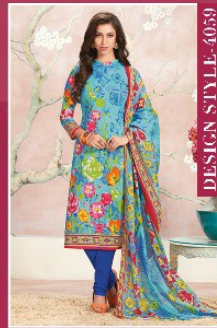

HOW TO WEAR: WITH AN ELEGANT, FEMINE TOUCH WITH A VILLAGE CHARMER'S TOUCH WITH A FRESH WASH TUNE.

DESIGN STYLE-4054

TEXTILE DEAL

Brinda[®]
100 % Cotton

DESIGN STYLE-4058

TEXTILE DEAL

DESIGN STYLE-4051

DESIGN STYLE-4052

DESIGN STYLE-4053

DESIGN STYLE-4054

DESIGN STYLE-4055

DESIGN STYLE-4056

DESIGN STYLE-4057

DESIGN STYLE-4058

DESIGN STYLE-4059

DESIGN STYLE-4060