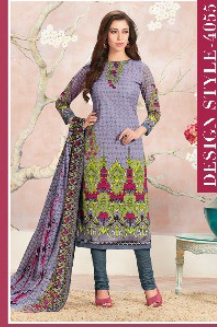

SUMMER SPARKLE

BRING OUT YOUR BEST THIS SEASON & FLUTTER
WITH STYLE IN THIS SUMMER'S HOTTEST
LUSCIOUS WARM TONES

TEXTILE DEAL

Brinda[®]
100 % Cotton

DESIGN STYLE-4059

TEXTILE DEAL

Brinda[®]
100 % Cotton

SUMMER SPARKLE

HOW TO WEAR: WITH AN ELEGANT, FEMINE TOUCH WITH A VILLAGE CHARMER'S TOUCH WITH A FRESH WASH TUNE.

DESIGN STYLE-4054

TEXTILE DEAL

Brinda[®]
100 % Cotton

DESIGN STYLE-4058

TEXTILE DEAL

DESIGN STYLE-4051

DESIGN STYLE-4052

DESIGN STYLE-4053

DESIGN STYLE-4054

DESIGN STYLE-4055

DESIGN STYLE-4056

DESIGN STYLE-4057

DESIGN STYLE-4058

DESIGN STYLE-4059

DESIGN STYLE-4060