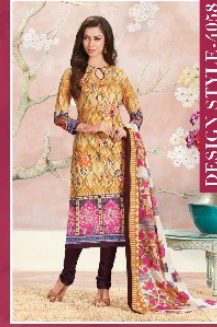

HOW TO WEAR: WITH AN ELEGANT, FEMINE TOUCH WITH A VILLAGE CHARMER'S TOUCH WITH A FRESH WASH TUNE.

DESIGN STYLE-4054

TEXTILE DEAL

Brinda[®]
100 % Cotton

DESIGN STYLE-4058

TEXTILE DEAL

DESIGN STYLE-4051

DESIGN STYLE-4052

DESIGN STYLE-4053

DESIGN STYLE-4054

DESIGN STYLE-4055

DESIGN STYLE-4056

DESIGN STYLE-4057

DESIGN STYLE-4058

DESIGN STYLE-4059

DESIGN STYLE-4060