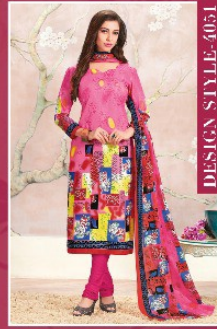

SUMMER SPARKLE

BRING OUT YOUR BEST THIS SEASON & FLUTTER
WITH STYLE IN THIS SUMMER'S HOTTEST
LUSCIOUS WARM TONES

TEXTILE DEAL

Brinda[®]
100 % Cotton

DESIGN STYLE-4059

TEXTILE DEAL

Brinda[®]
100 % Cotton

SUMMER SPARKLE

HOW TO WEAR: WITH AN ELEGANT, FEMINE TOUCH WITH A VILLAGE CHARMER'S TOUCH WITH A FRESH WASH TUNE.

DESIGN STYLE-4054

TEXTILE DEAL

Brinda[®]
100 % Cotton

DESIGN STYLE-4058

TEXTILE DEAL

DESIGN STYLE-4051

DESIGN STYLE-4052

DESIGN STYLE-4053

DESIGN STYLE-4054

DESIGN STYLE-4055

DESIGN STYLE-4056

DESIGN STYLE-4057

DESIGN STYLE-4058

DESIGN STYLE-4059

DESIGN STYLE-4060