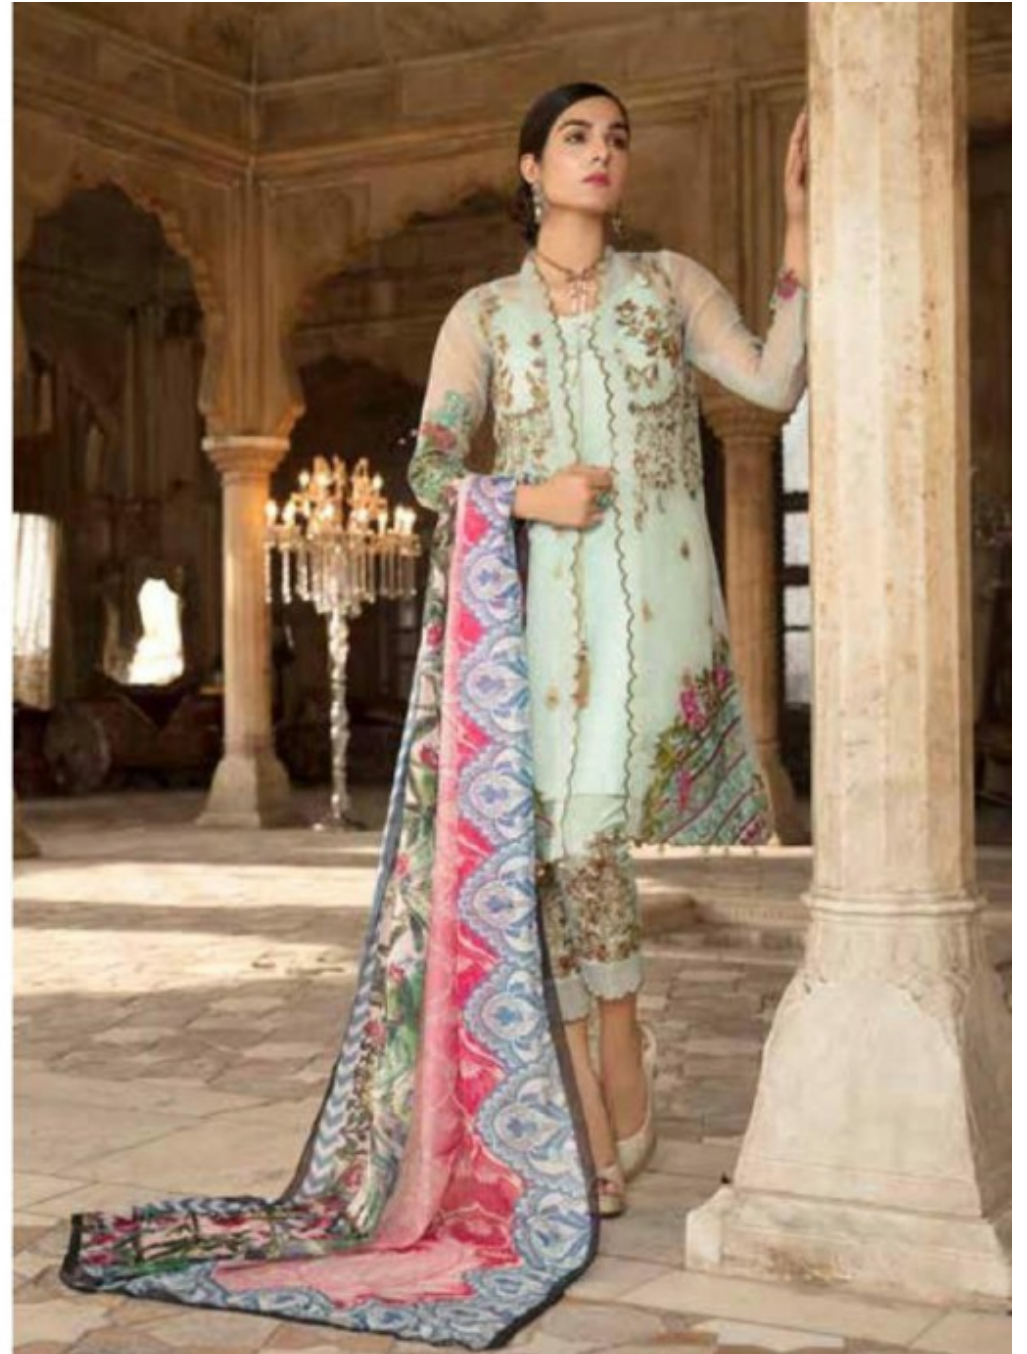

TEXTILE DEAL

SAC : 10

TEXTILE DEAL

TEXTILE DEAL

Salmon Passion

Be Transposed To A Faraway Place In This Delicate Soft Salmon Shift Tunic Dominated By Baroque Motifs On Front & Victorian Motifs On Sleeves.

SAC : 07