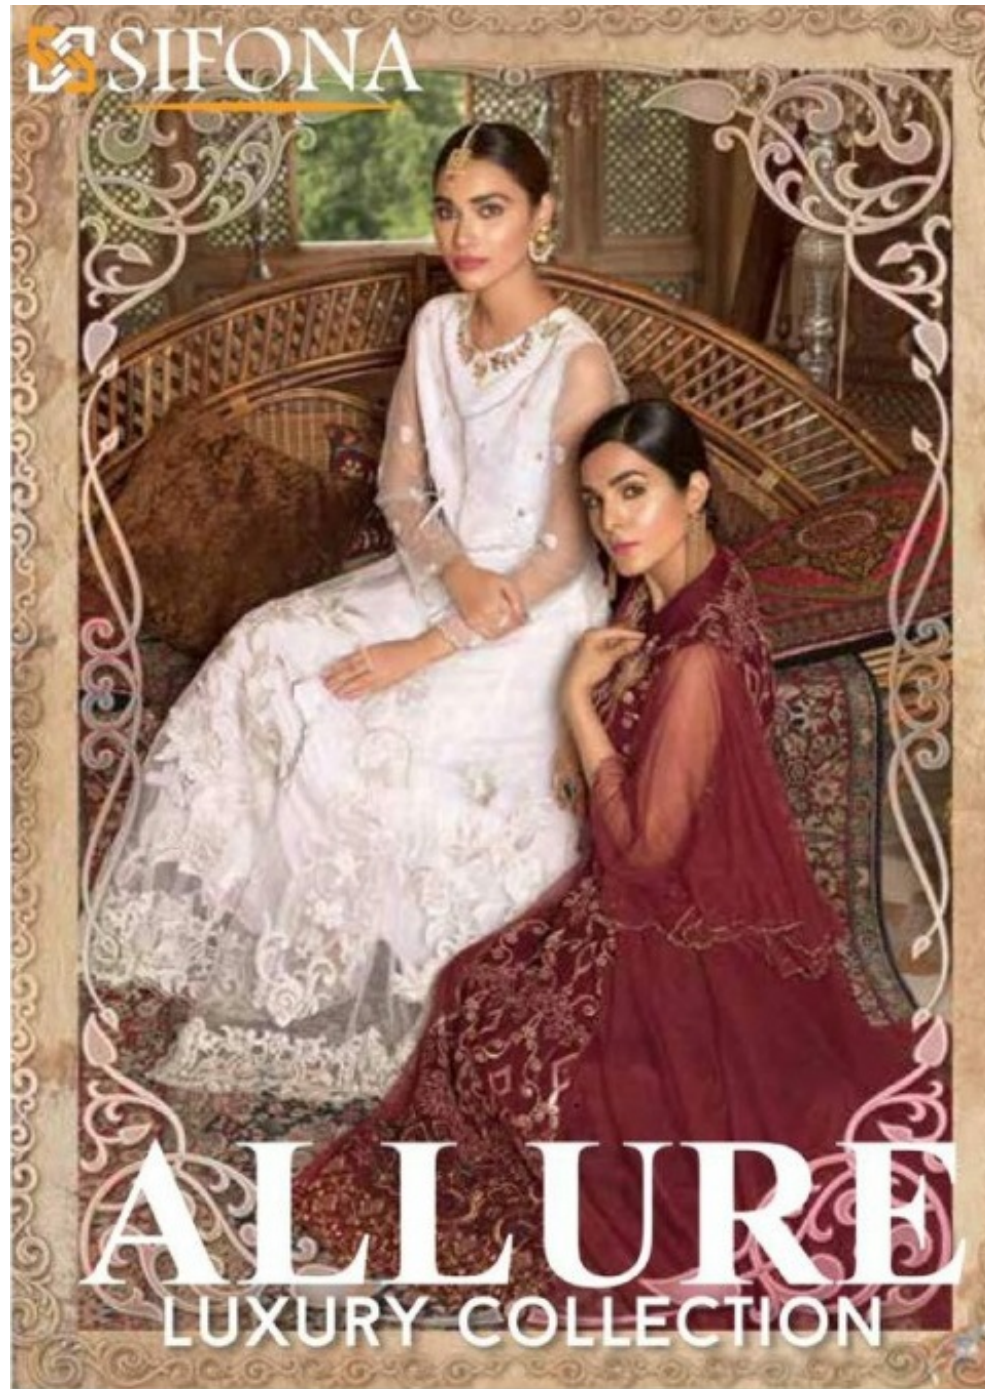

SIFONA

ALLURE
LUXURY COLLECTION