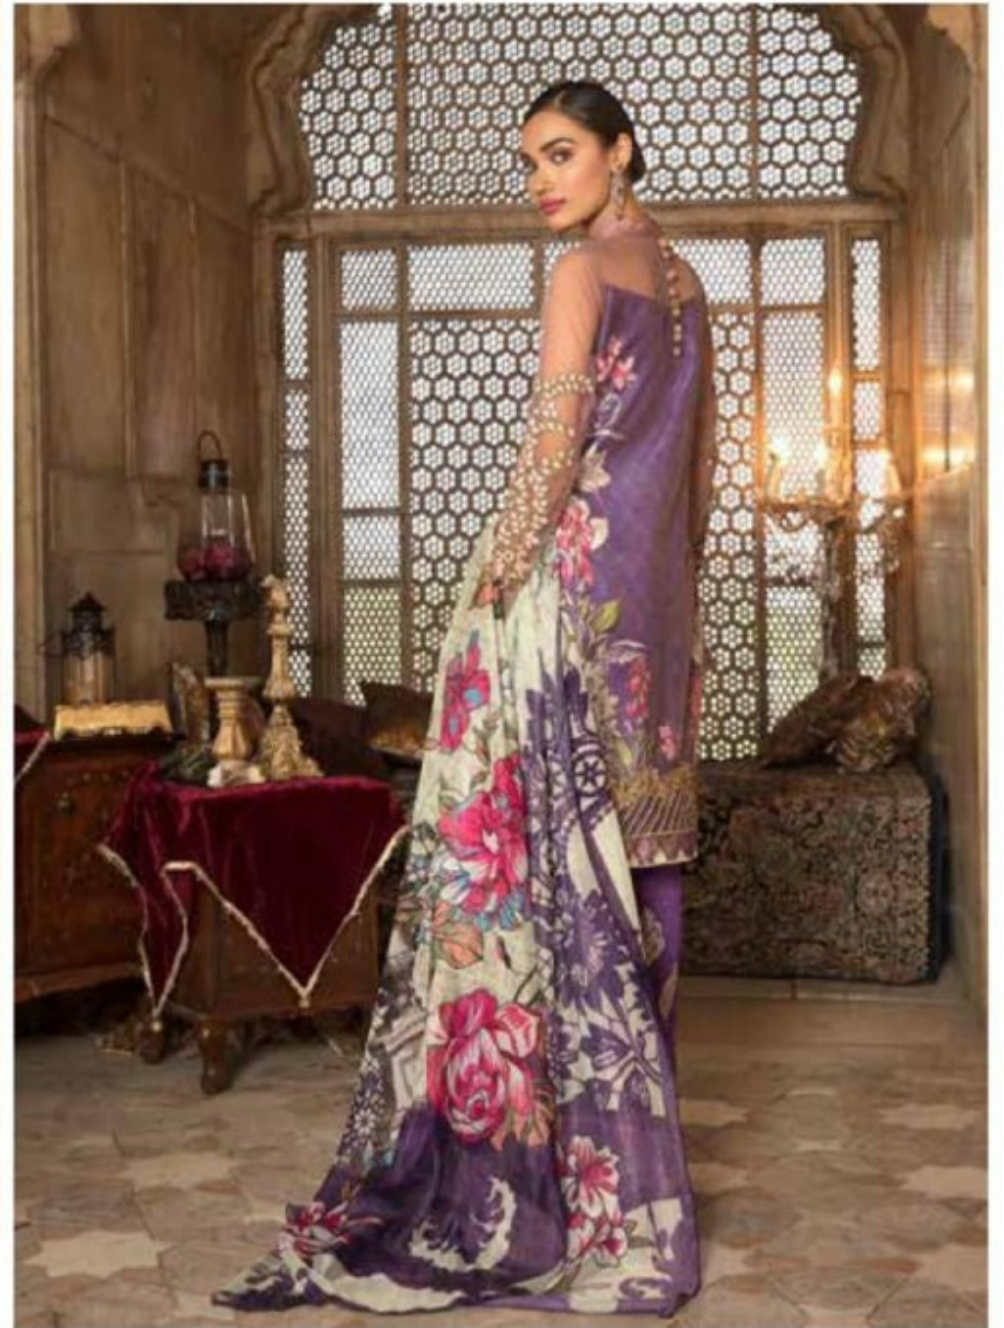

TEXTILE DEAL