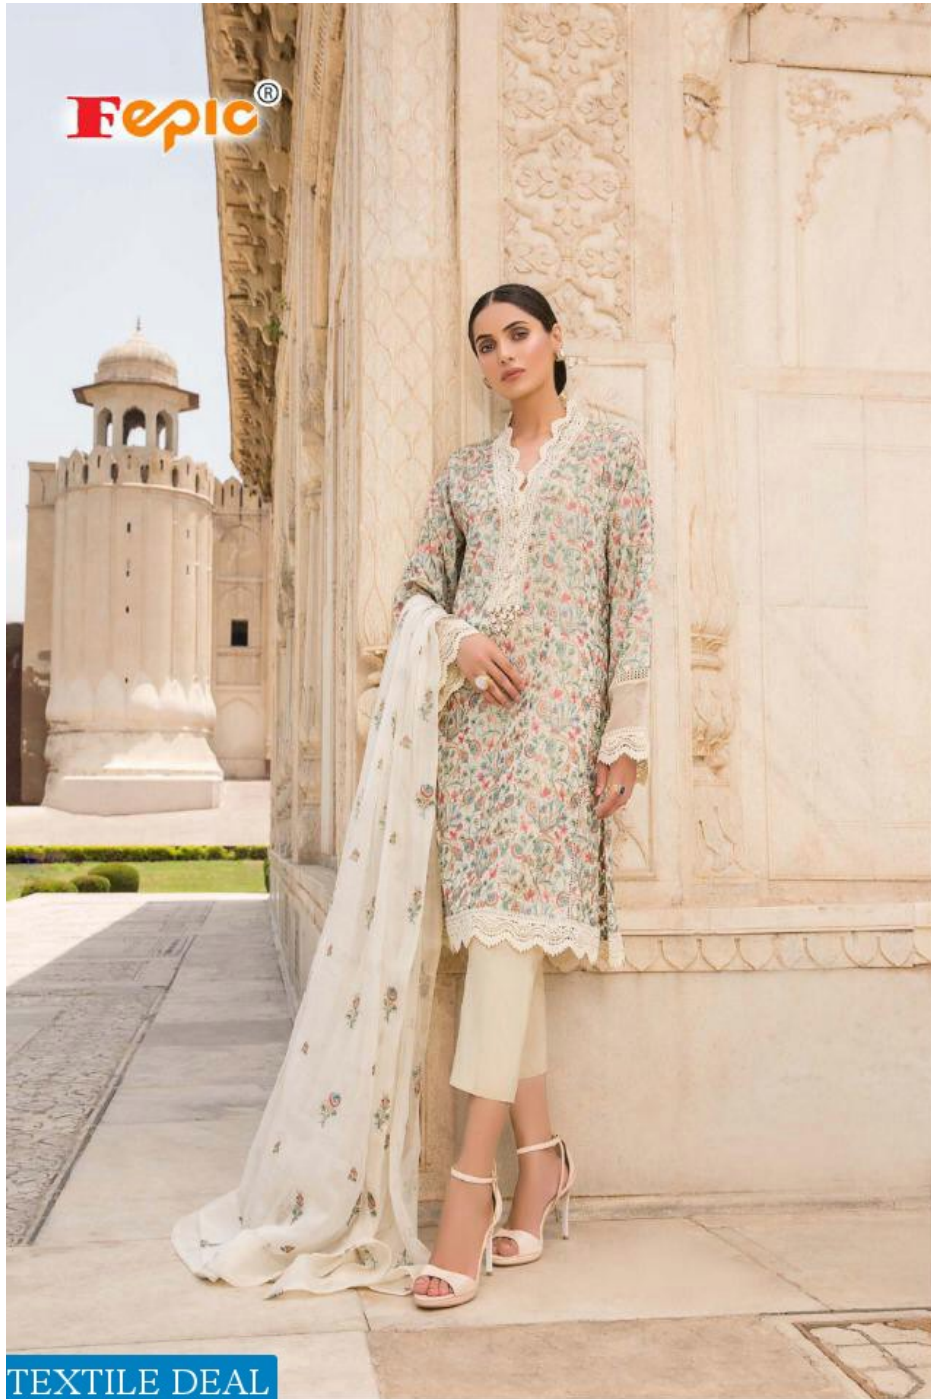

Fepic[®]

ROSEMEEN

Needle art

TEXTILE DEAL

TEXTILE DEAL

Fepic[®]
ROSEMEEN
Needle art

TOP

CAMBRIC COTTON
WITH SELF
EMBROIDERY WORK

TOP

CAMBRIC COTTON
WITH SELF
EMBROIDERY WORK

BOTTOM

SEMI LAWN

DUPATTA

NAZMIN
EMBROIDERY WORK

D.NO.31001

TEXTILE DEAL