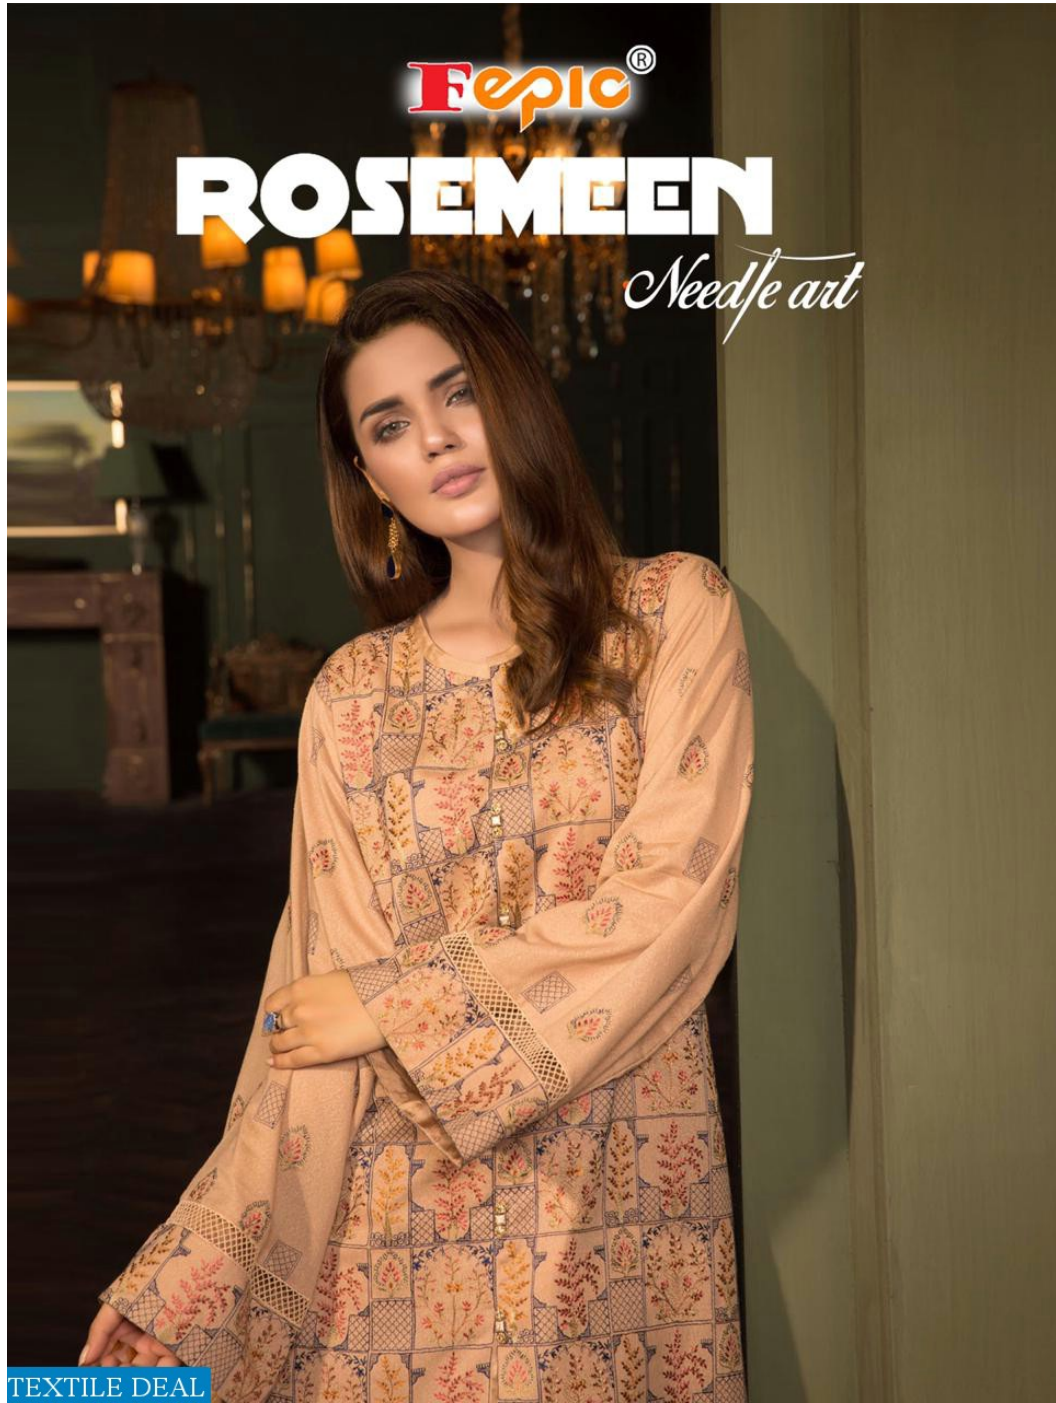

Fepic[®]

ROSEMEEN

Needle art

TEXTILE DEAL

TEXTILE DEAL

Fepic[®]
ROSEMEEN
Needle art

TOP

CAMBRIC COTTON
WITH SELF
EMBROIDERY WORK

BOTTOM

SEMI LAWN

DUPATTA

NAZMIN
EMBROIDERY WORK

D.NO.31004

TEXTILE DEAL

Fepic[®]
ROSEMEEN
Needle art

TOP

CAMBRIC COTTON
WITH SELF
EMBROIDERY WORK

BOTTOM

SEMI LAWN

DUPATTA

NAZMIN
EMBROIDERY WORK

D.NO.31002

TEXTILE DEAL

Fepic[®]
ROSEMEEN
Needle art