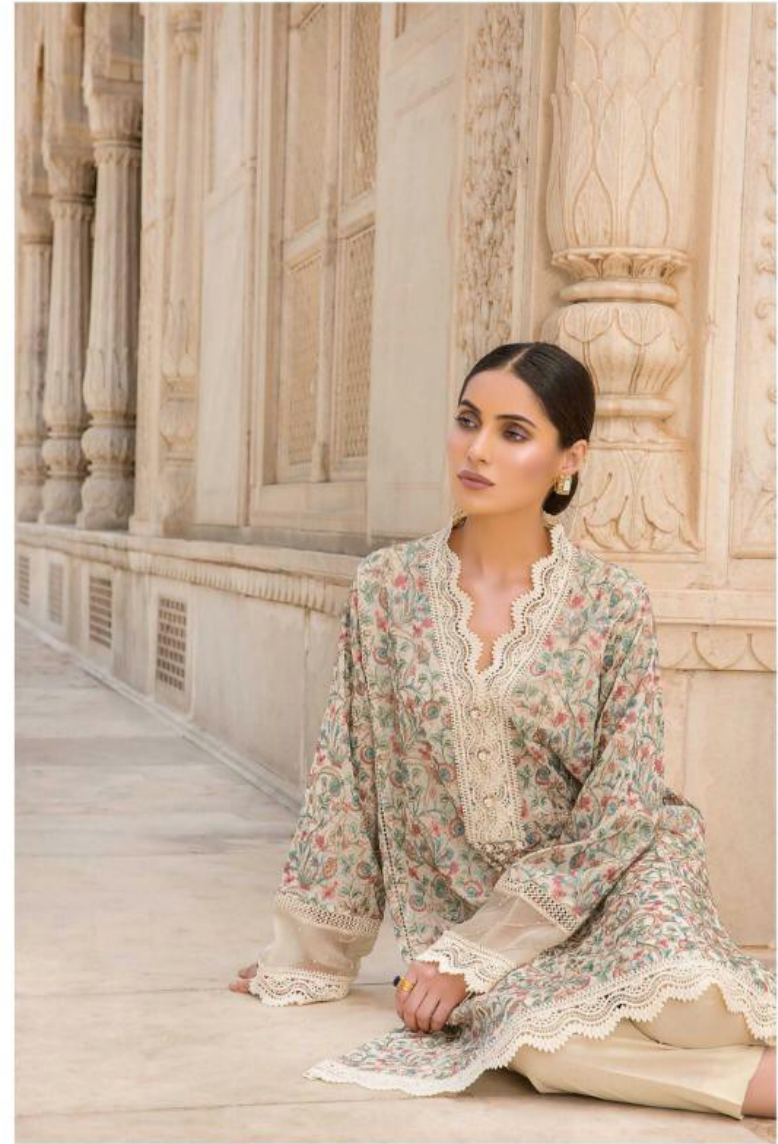

Fepic[®]

ROSEMEEN

Needle art

TEXTILE DEAL

TEXTILE DEAL

Fepic[®]
ROSEMEEN
Needle art

TOP

CAMBRIC COTTON
WITH SELF
EMBROIDERY WORK

TOP

CAMBRIC COTTON
WITH SELF
EMBROIDERY WORK

BOTTOM

SEMI LAWN

DUPATTA

NAZMIN
EMBROIDERY WORK

D.NO.31001

TEXTILE DEAL