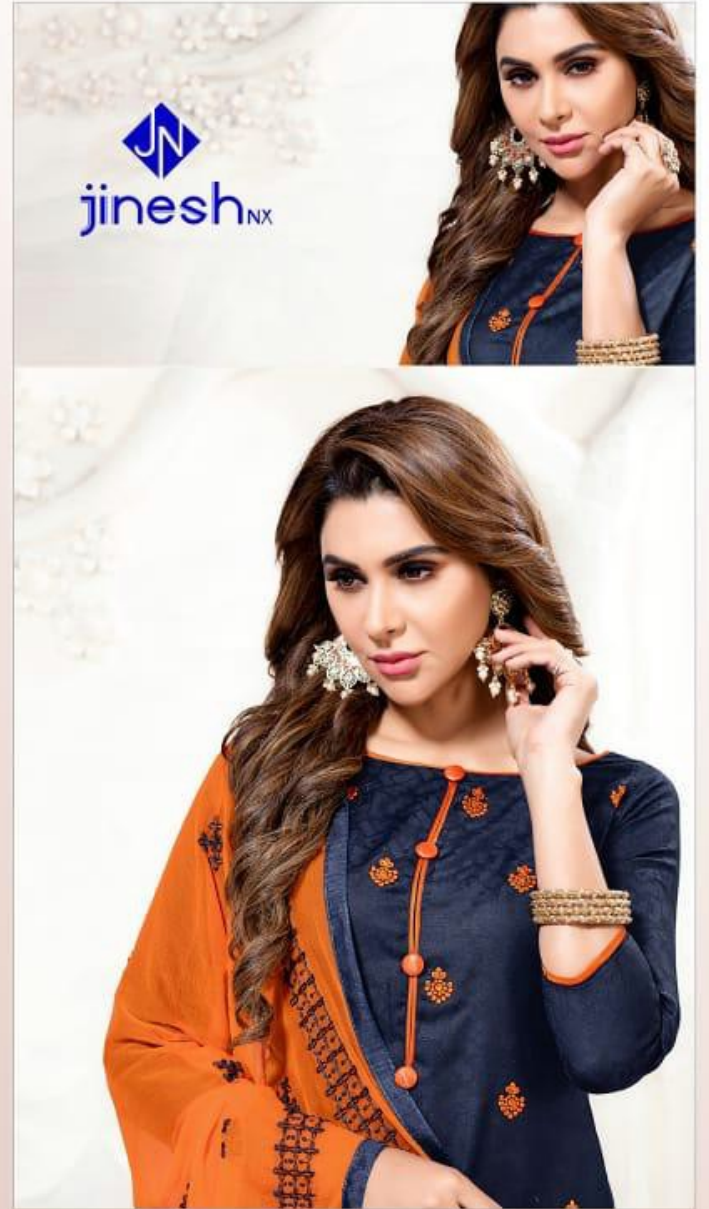

D.No. 1006

TEXTILE DEAL

D.No. 1007

TEXTILE DEAL

The logo for jineshNX, featuring a stylized 'JN' monogram in a blue diamond shape above the brand name 'jineshNX' in a blue, lowercase, sans-serif font.

jinesh_{NX}