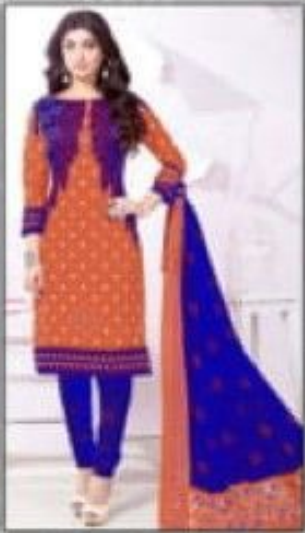

Truely
Indian Look
High Designs & Details

AP 9005

TEXTILE DEAL

LASSA
100% COTTON COLLECTION

AP 9002

TEXTILE DEAL

TEXTILE DEAL

AP 9001