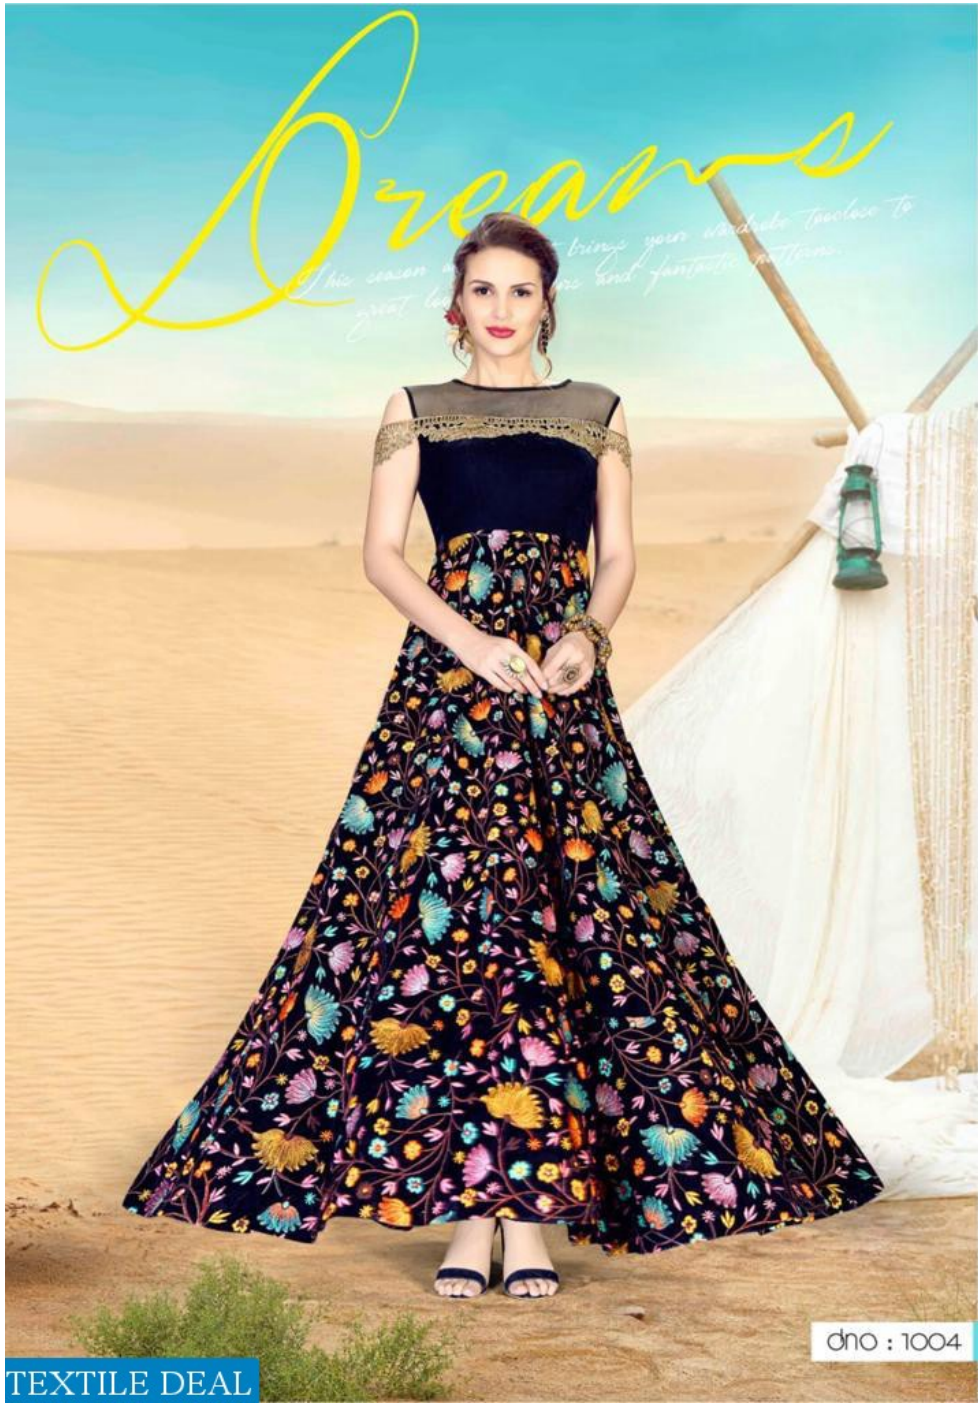

TEXTILE DEAL

dn0 : 1001

Majestic

She brings prosperity and joy with every blessing she bestows to her followers, she is the comfort of family life.

TEXTILE DEAL

dno : 1002

Dreams

This season bring your wardrobe closer to great looks and fantastic patterns.

dno : 1004

TEXTILE DEAL

Blamour

This season assortment brings your wardrobe too close to great looking colors and fantastic patterns.

TEXTILE DEAL

dno : 1005

dn0 . 1006
TEXTILE DEAL

TEXTILE DEAL