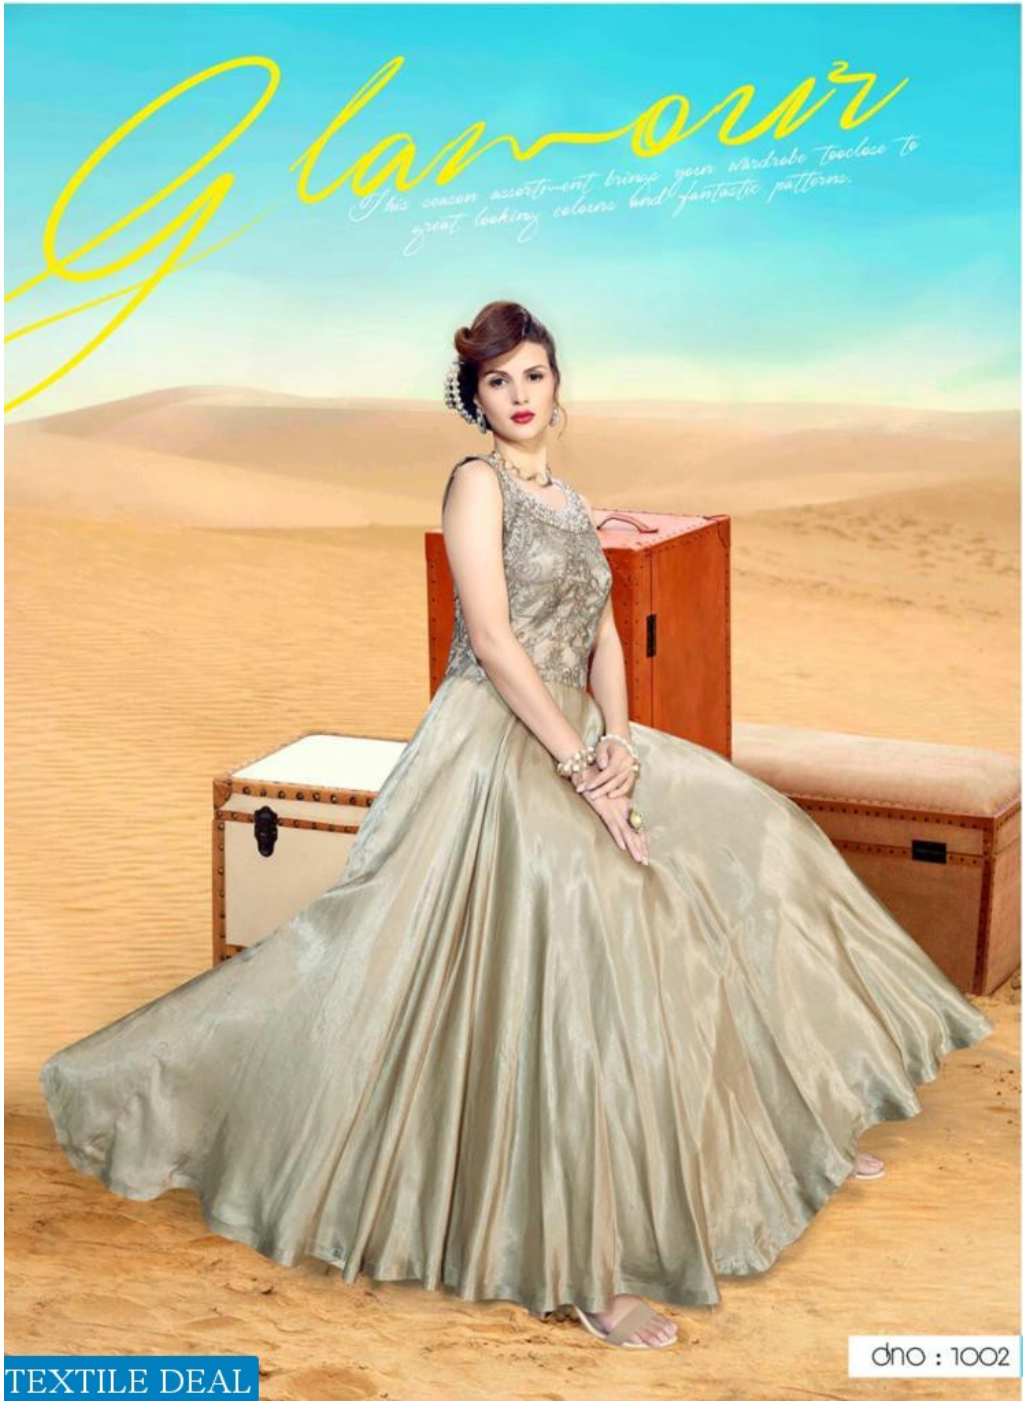

TEXTILE DEAL

dn0 : 1001

Majestic

She brings prosperity and joy with every blessing she bestows to her followers, she is the comfort of family life.

TEXTILE DEAL

dno : 1002

Dreams

This season bring your wardrobe closer to great looks and fantastic patterns.

dno : 1004

TEXTILE DEAL

Blamour

This season assortment brings your wardrobe too close to great looking colors and fantastic patterns.

TEXTILE DEAL

dno : 1005

dn0 . 1006
TEXTILE DEAL

TEXTILE DEAL

dno : 1007

Majestic

*She brings prosperity and joy with every blessing she bestows
her followers, she is the comfort of family life.*

TEXTILE DEAL

dno : 1010

dno : 1011

TEXTILE DEAL

TEXTILE DEAL