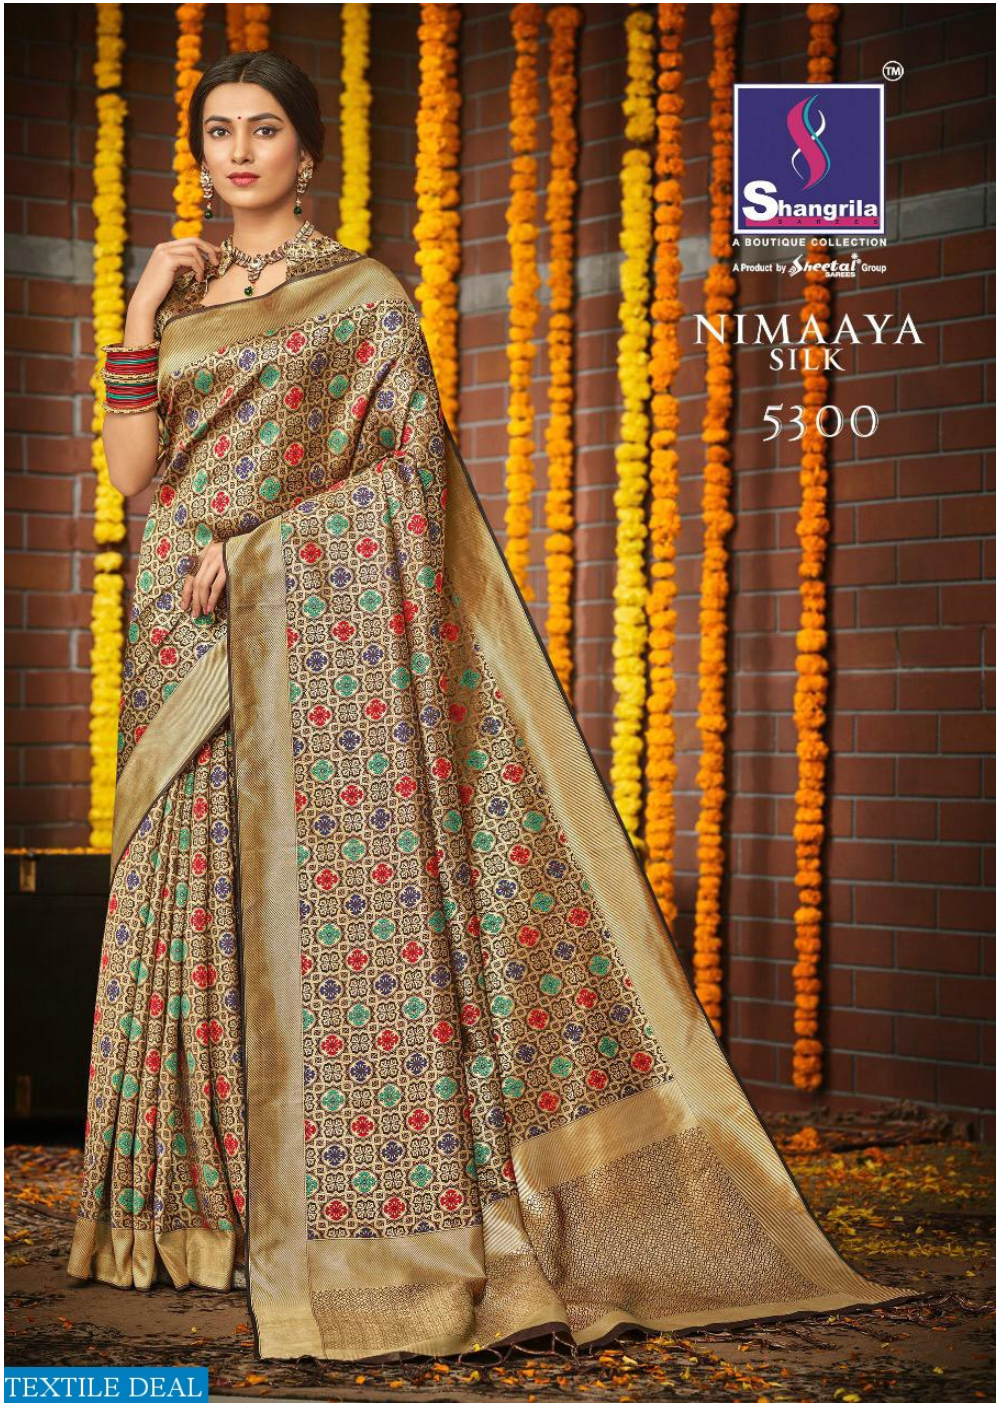

# NIMAAYA SILK

TEXTILE DEAL

A BOUTIQUE COLLECTION

A Product by Sheela Group

NIMAAYA  
SILK

5300

TEXTILE DEAL

A BOUTIQUE COLLECTION