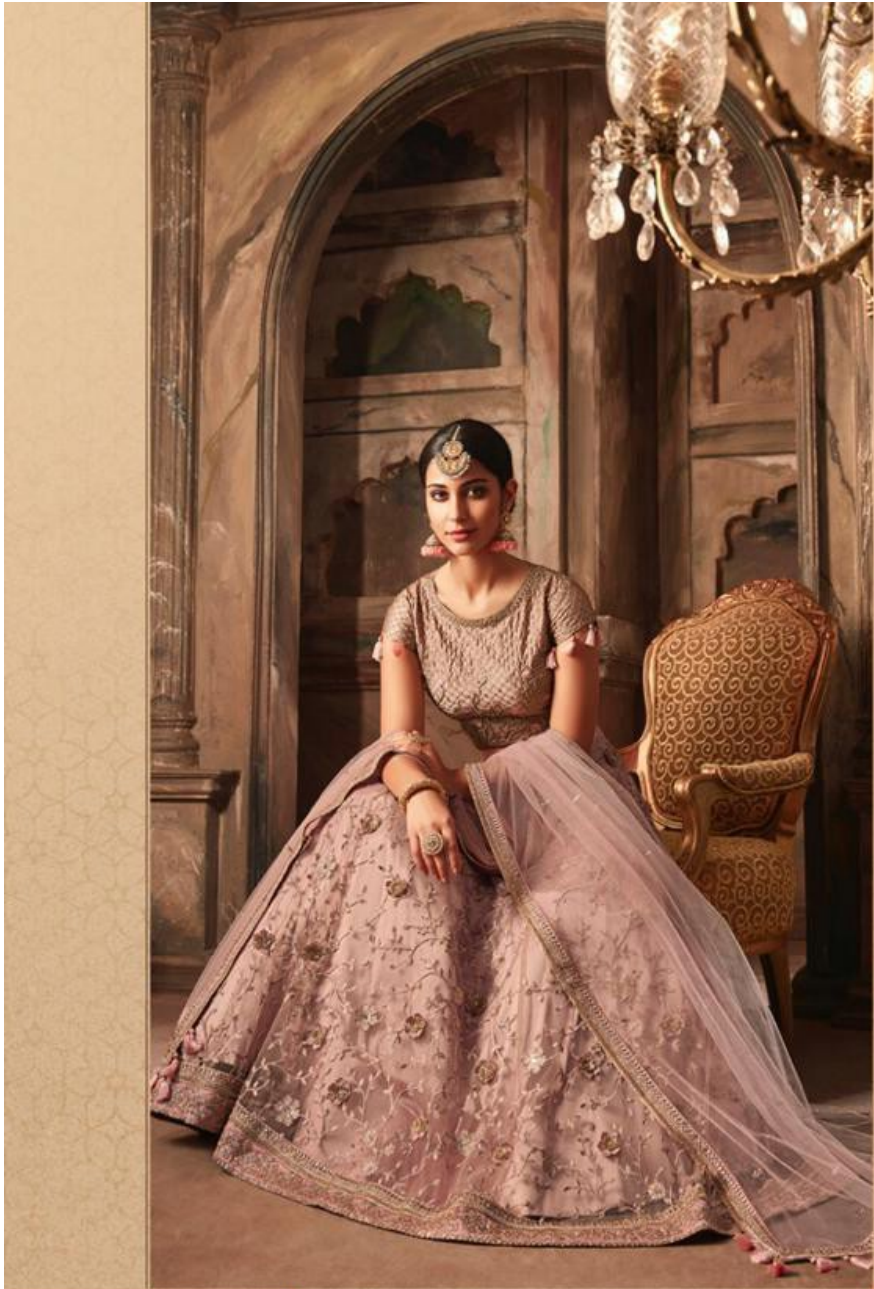

Maskeen

Beauty
and
Fashion
go hand in hand

10003

TEXTILE DEAL