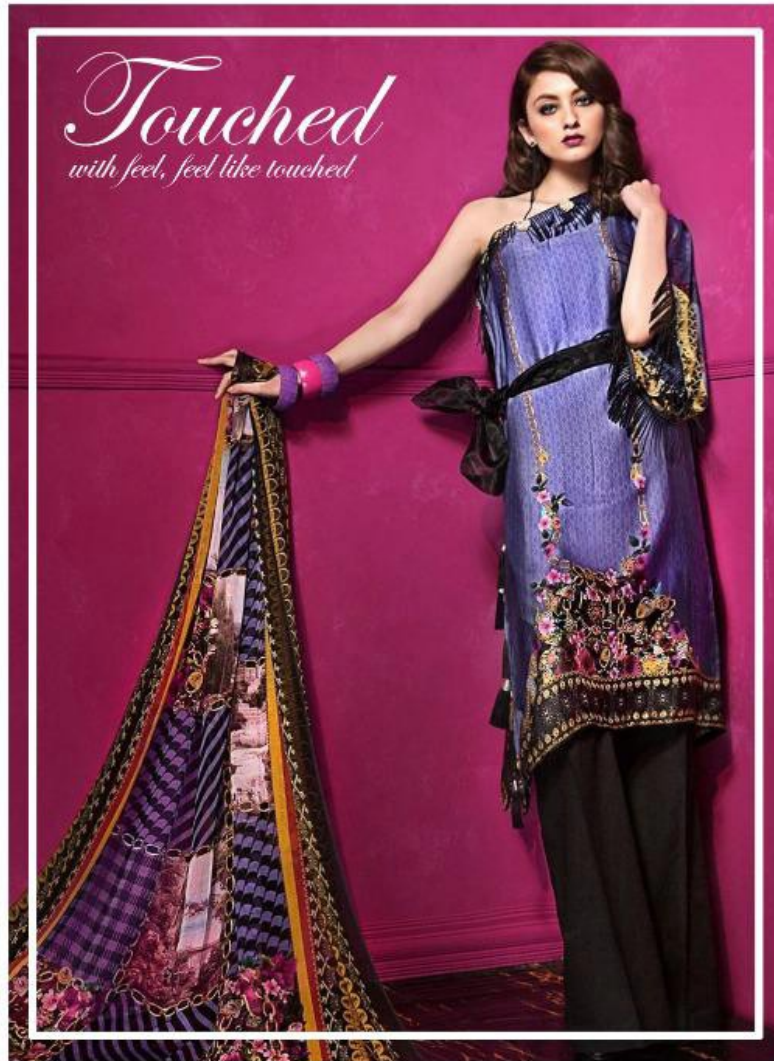

TEXTILE DEAL

600-505

600-501

TEXTILE DEAL

**DS**  
**DEEPSY**  
SUITS

The Sun and the  
reign

TEXTILE DEAL