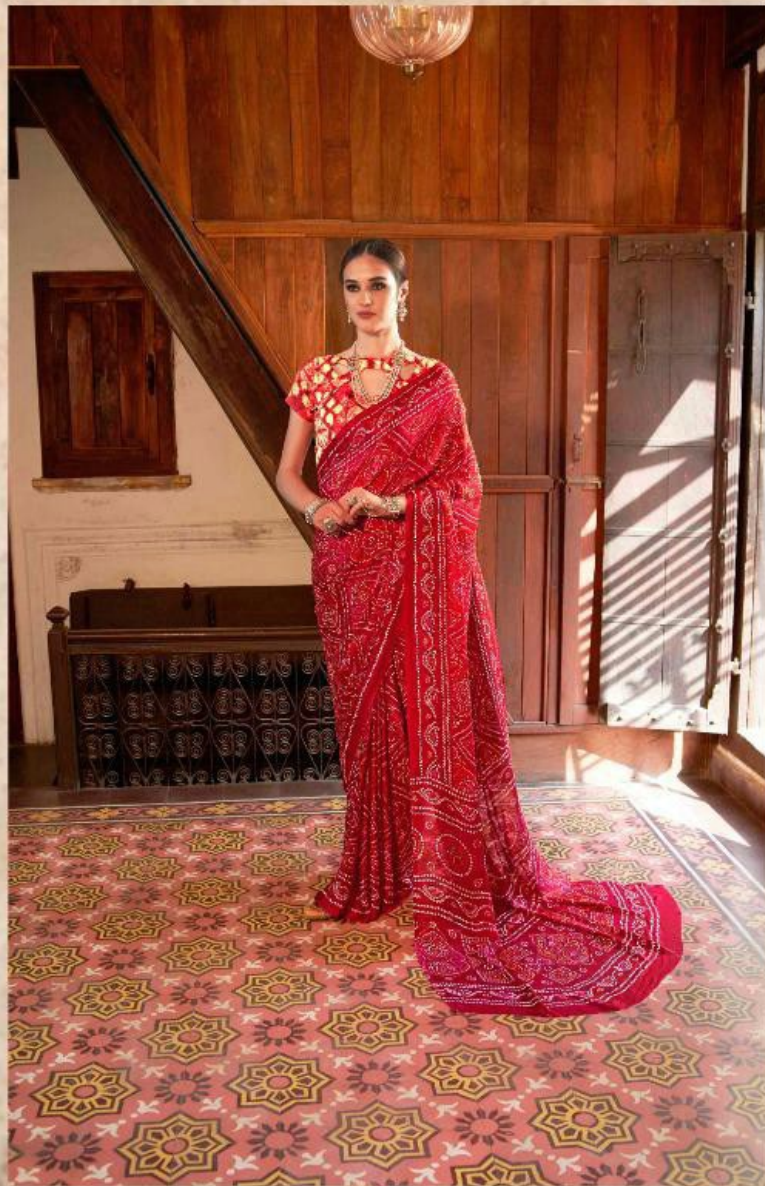

K 1606

SVA
STYLING BY ANITA D'SILVA

TEXTILE DEAL