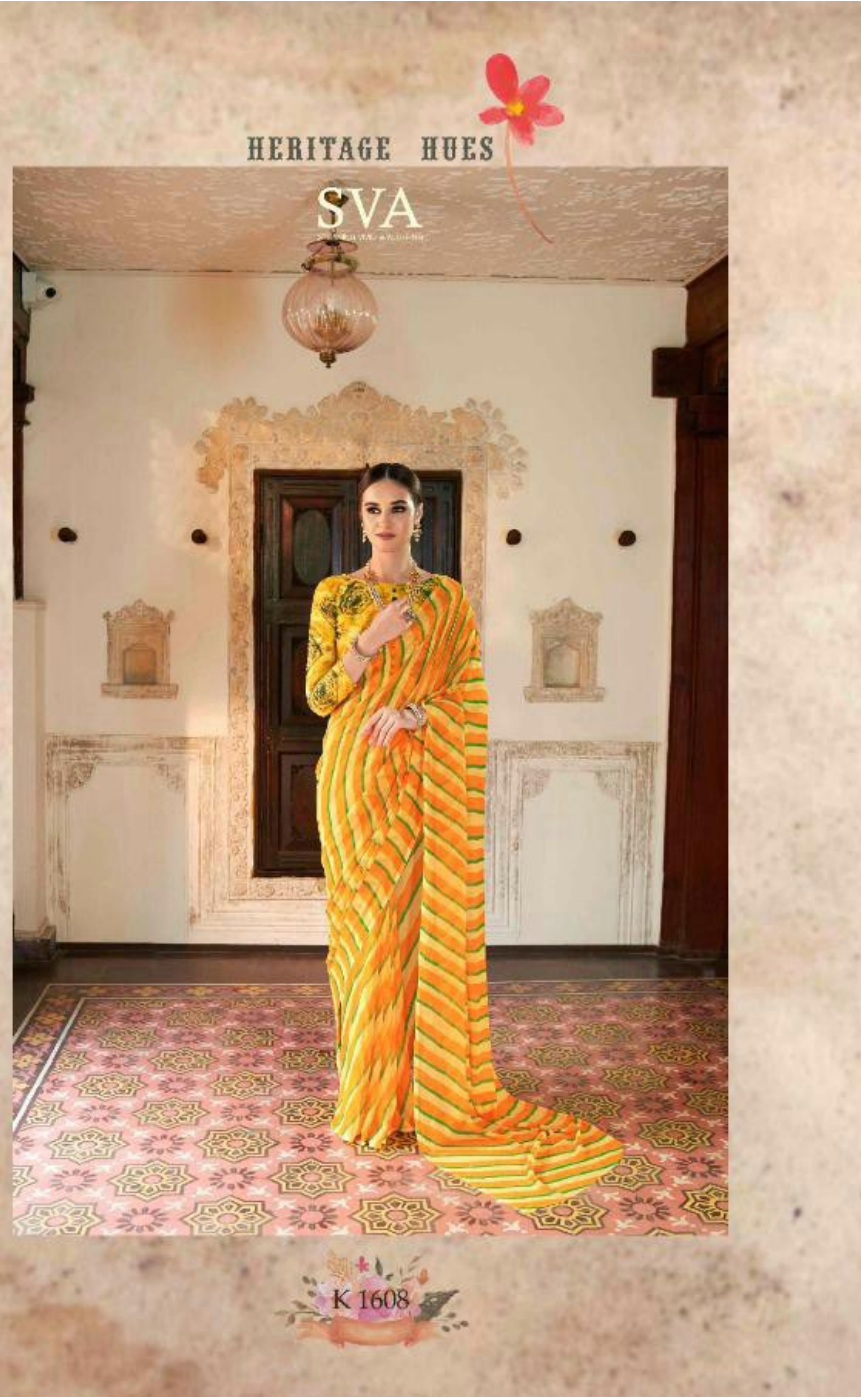

HERITAGE HUES

SVA

K 1608