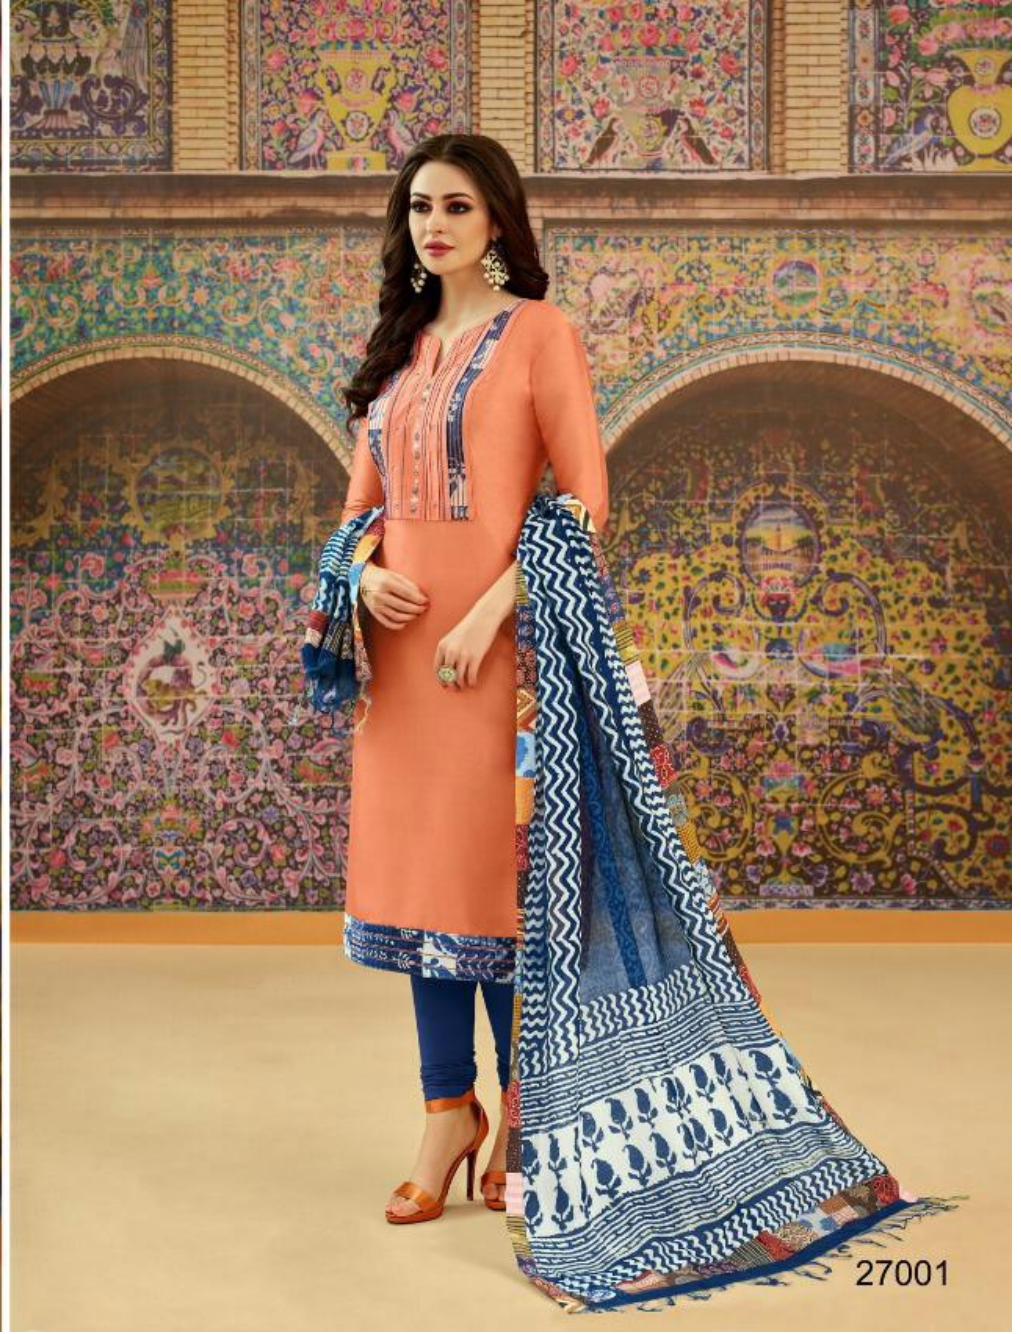

S
samaira
FASHION

TEXTILE DEAL

27001