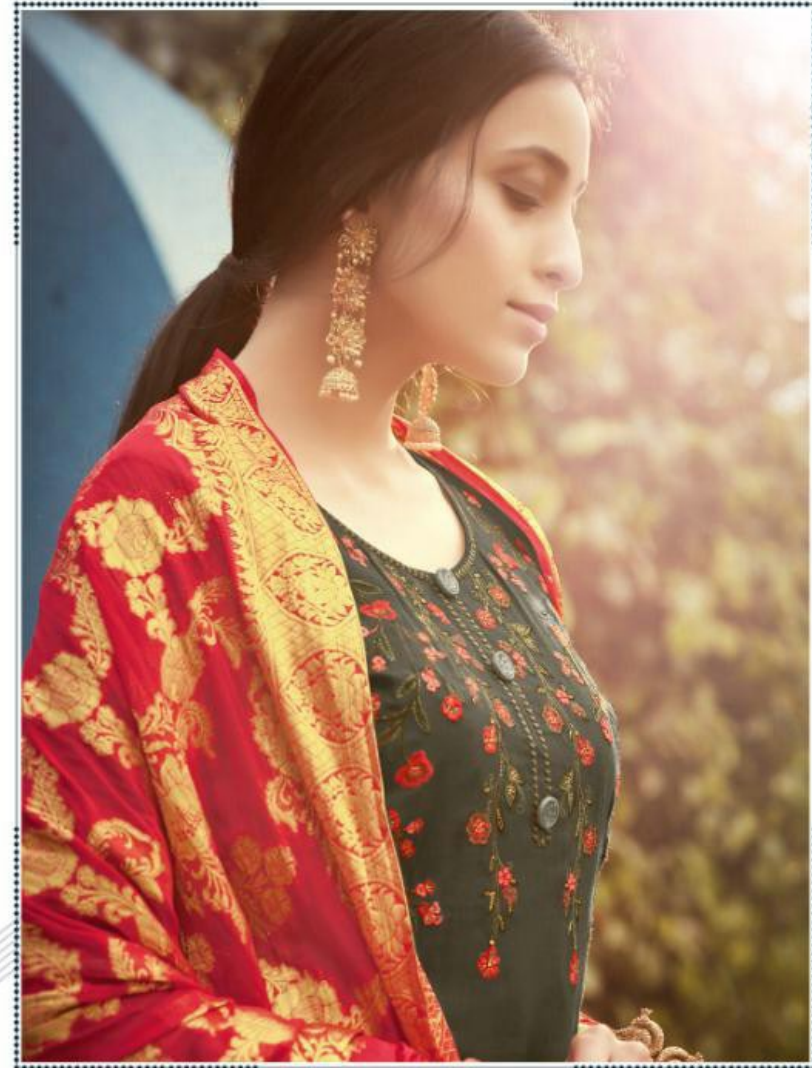

STYLE MANTRA