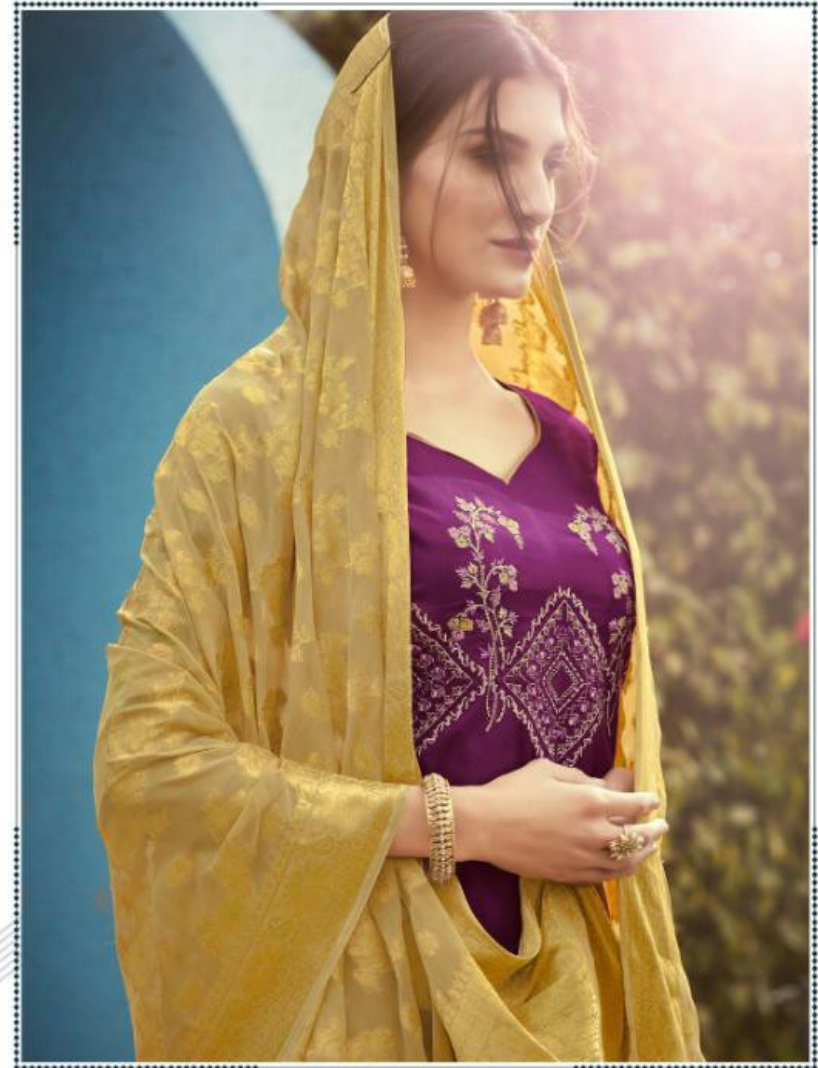

Belliza®
Designer Studio

EXCELLENT

223-010

TEXTILE DEAL