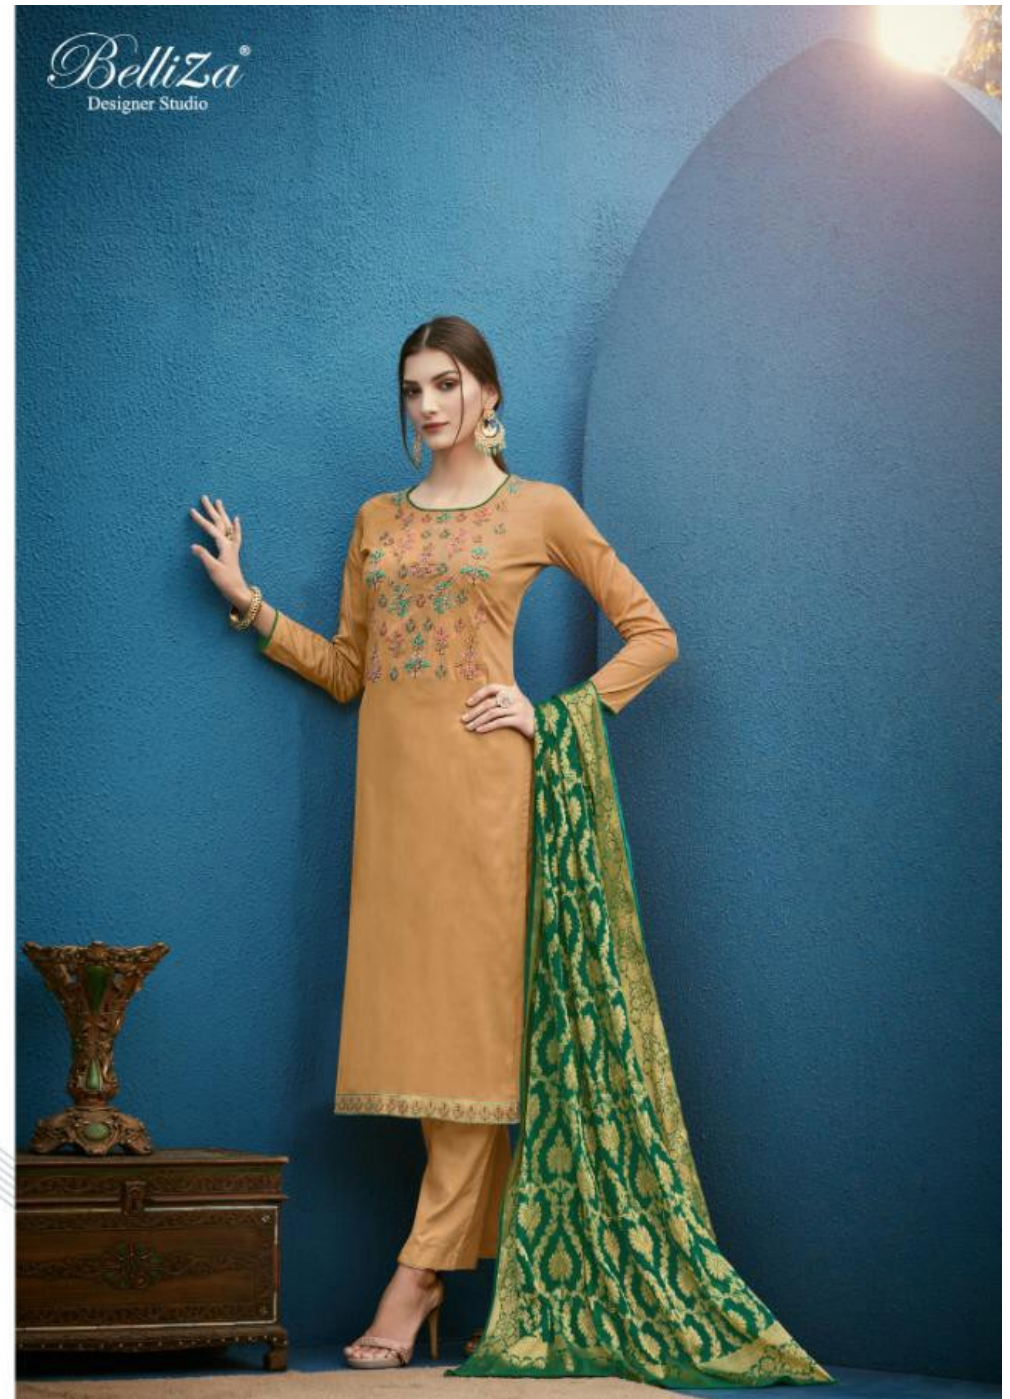

# AMAZING

223-009

TEXTILE DEAL

# COLOUR TOUCH

223-008

TEXTILE DEAL

BelliZa®  
Designer Studio