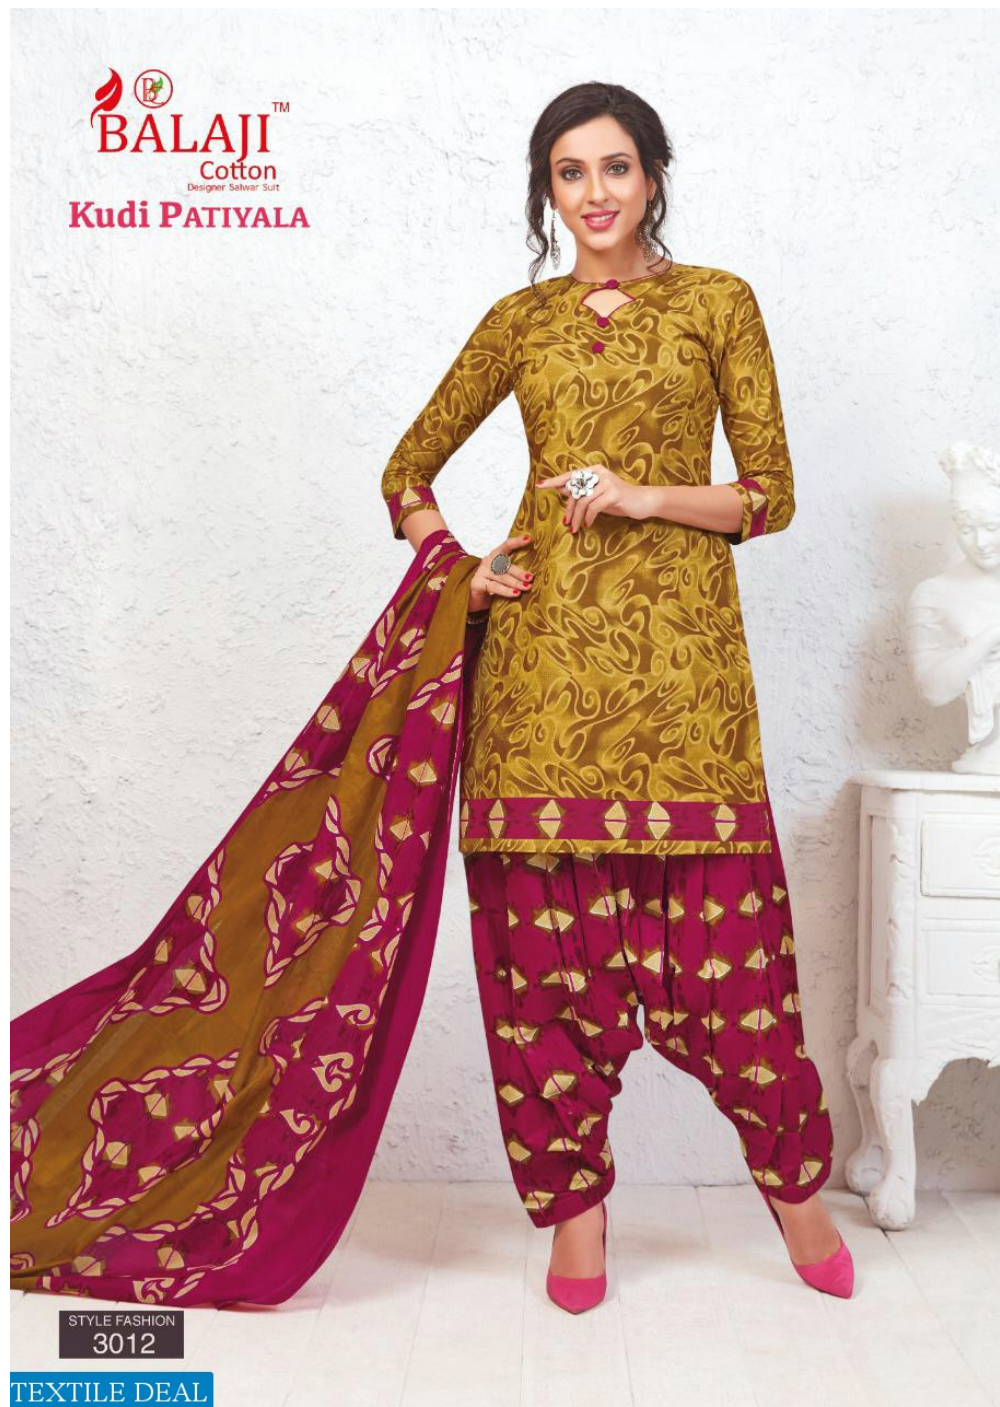

BALAJI^{TM}
Cotton
Designer Salwar Suit
Kudi PATIYALA

STYLE FASHION
3012

TEXTILE DEAL