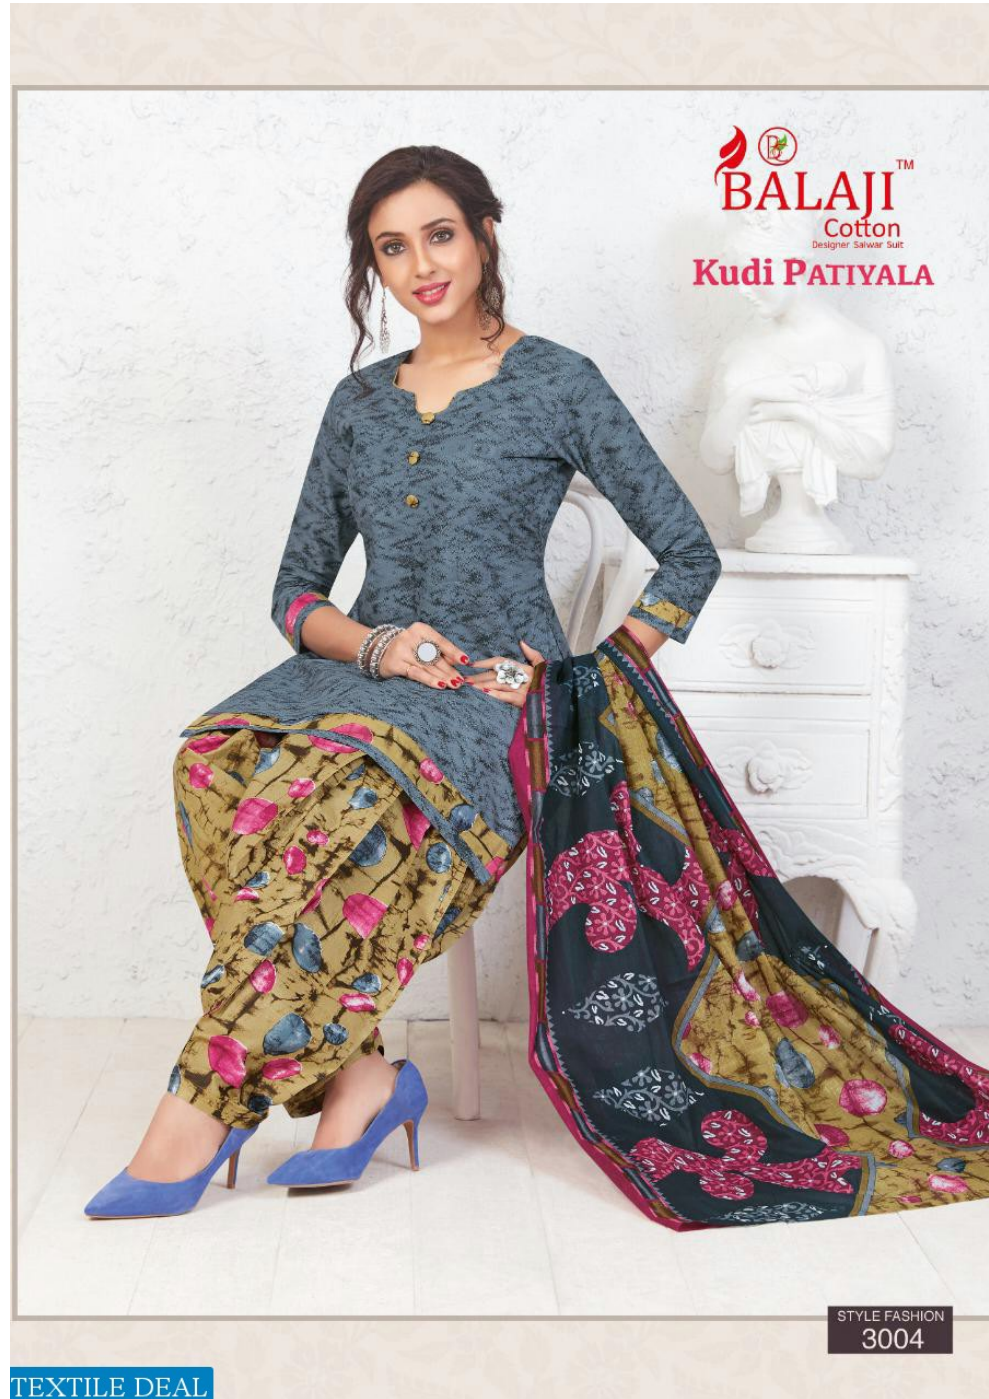

BALAJI™
Cotton
Designer Salwar Suit
Kudi PATIYALA

STYLE FASHION
3001

TEXTILE DEAL

TEXTILE DEAL

BALAJITM
Cotton
Designer Salwar Suit

Kudi PATIYALA

STYLE FASHION
3002

TEXTILE DEAL

BALAJITM
Cotton
Designer Saree Suit
Kudi PATIYALA

STYLE FASHION
3004

TEXTILE DEAL

BALAJITM
Cotton
Designer Saree Suit
Kudi PATIYALA

TEXTILE DEAL

BALAJITM
Cotton
Designer Sarees Suits
Kudi PATIYALA

STYLE FASHION
3006