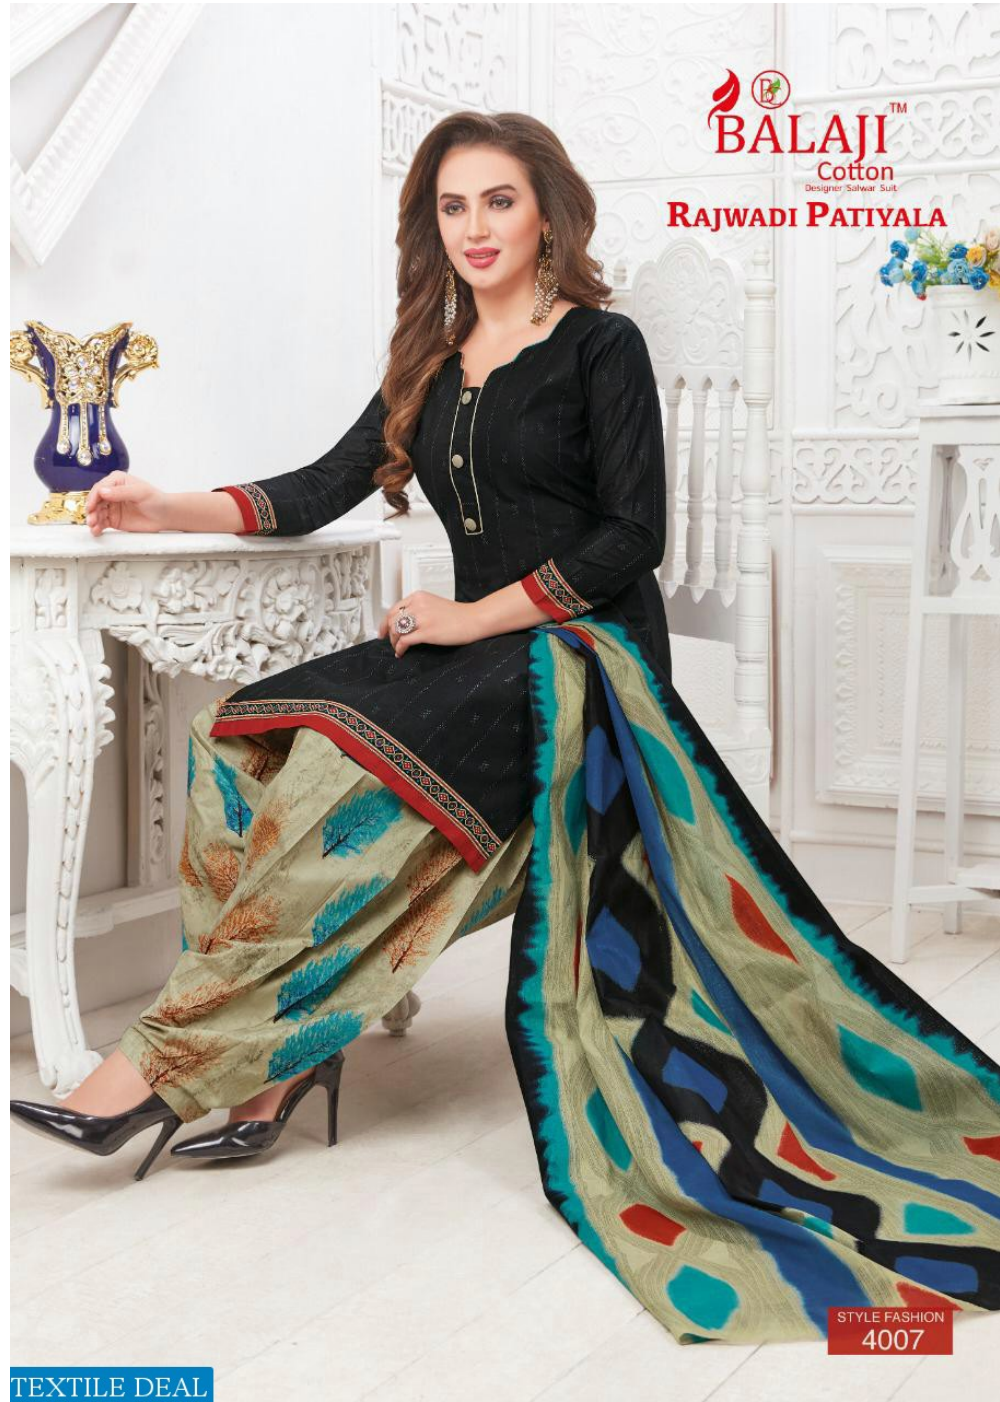

BALAJITM
Cotton
Designer Salwar Suit
RAJWADI PATIYALA

STYLE FASHION
4001

TEXTILE DEAL

BALAJITM
Cotton
Designer Salwar Suit

RAJWADI PATIYALA

GET YOUR
TREND

STYLE FASHION
4006

TEXTILE DEAL

 **BALAJI**™
Cotton

Designer Salwar Suit

RAJWADI PATIYALA

STYLE FASHION
4007

TEXTILE DEAL

**BALAJI**TM
Cotton
Designer Saree Suit
RAJWADI PATIYALA

STYLE FASHION
4008

TEXTILE DEAL