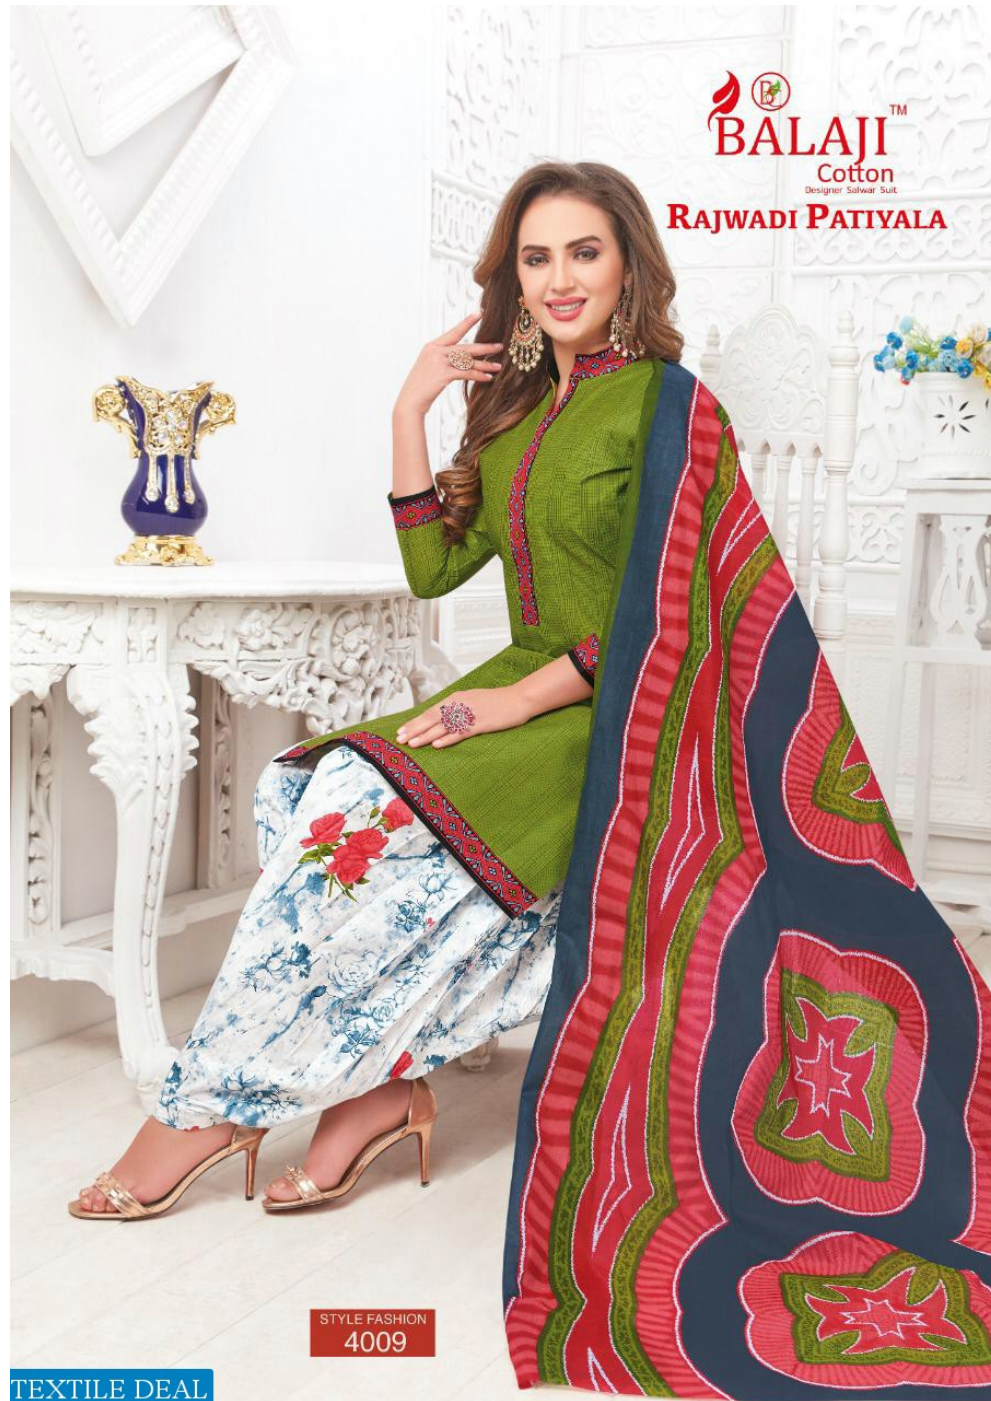

BALAJI™

Cotton
Designer Salwar Suit

RAJWADI PATIYALA

STYLE FASHION
4009

TEXTILE DEAL