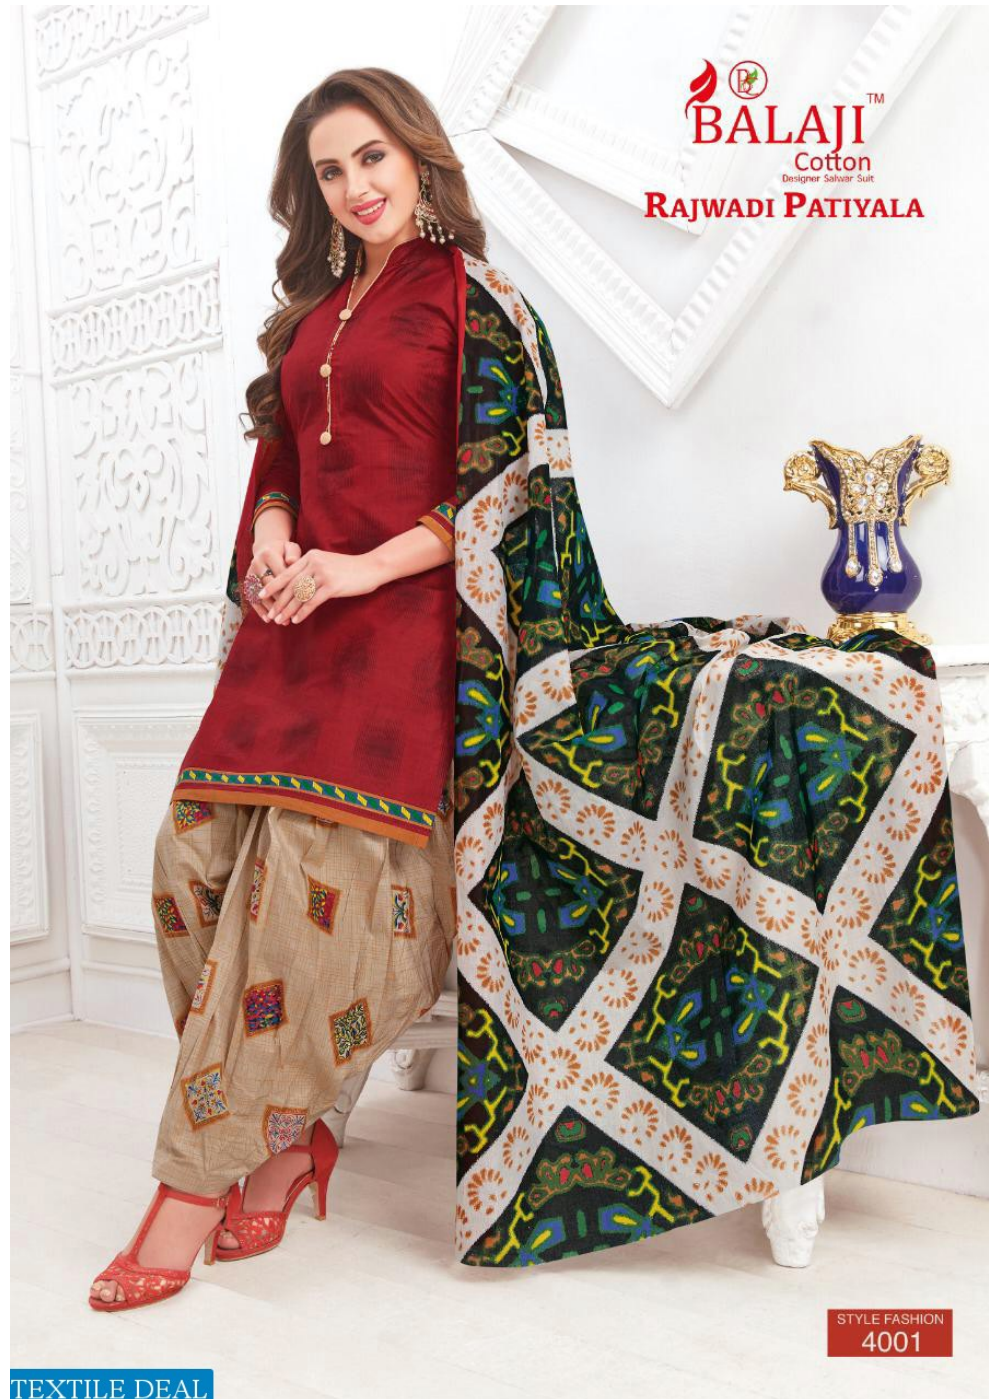

BALAJITM
Cotton
Designer Salwar Suit
RAJWADI PATIYALA

STYLE FASHION
4001

TEXTILE DEAL

BALAJITM
Cotton
Designer Salwar Suit

RAJWADI PATIYALA

GET YOUR
TREND

STYLE FASHION
4006

TEXTILE DEAL

 **BALAJI**™
Cotton

Designer Salwar Suit

RAJWADI PATIYALA

STYLE FASHION
4007

TEXTILE DEAL

**BALAJI**TM
Cotton
Designer Saree Suit
RAJWADI PATIYALA

STYLE FASHION
4008

TEXTILE DEAL