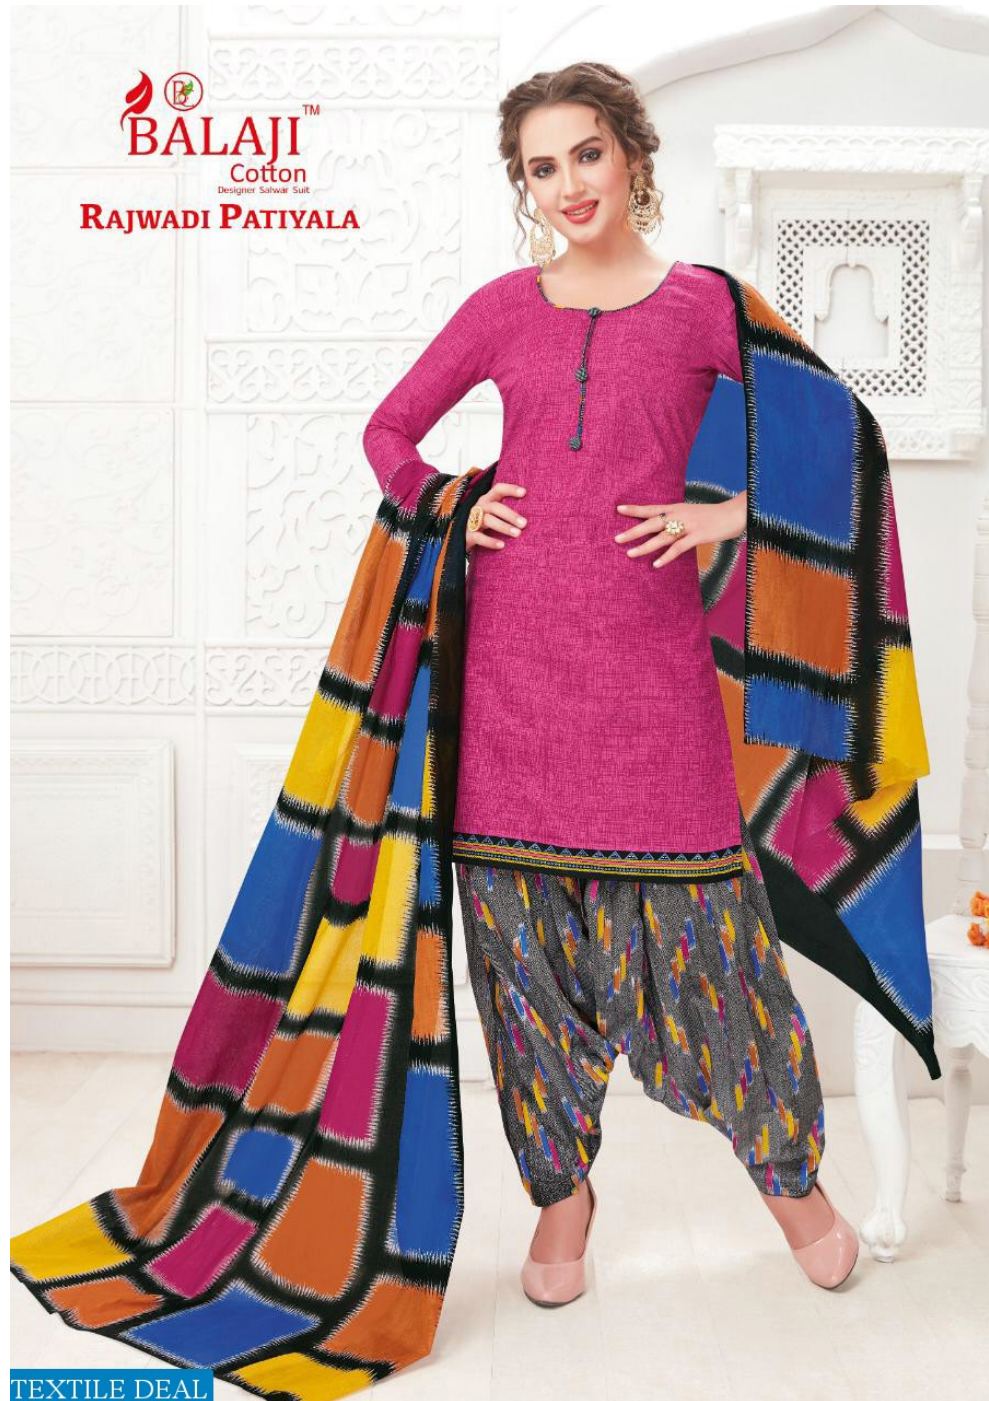

BALAJI^{TM}
Cotton
Designer Saree Suit
RAJWADI PATIYALA

TEXTILE DEAL