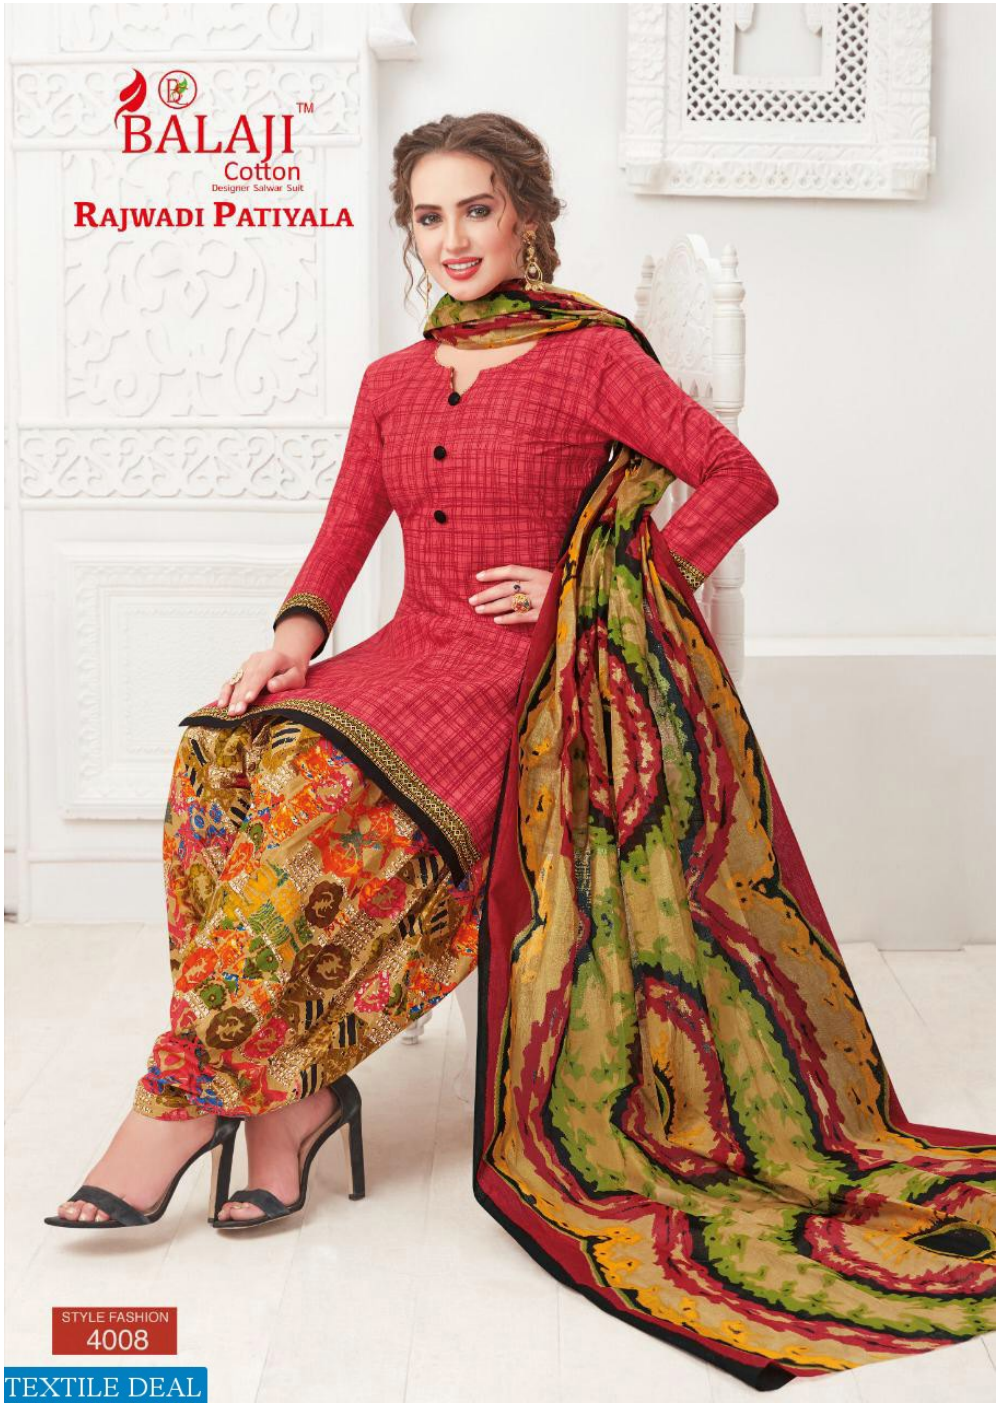

BALAJI^{TM}
Cotton
Designer Saree Suit
RAJWADI PATIYALA

STYLE FASHION
4008

TEXTILE DEAL