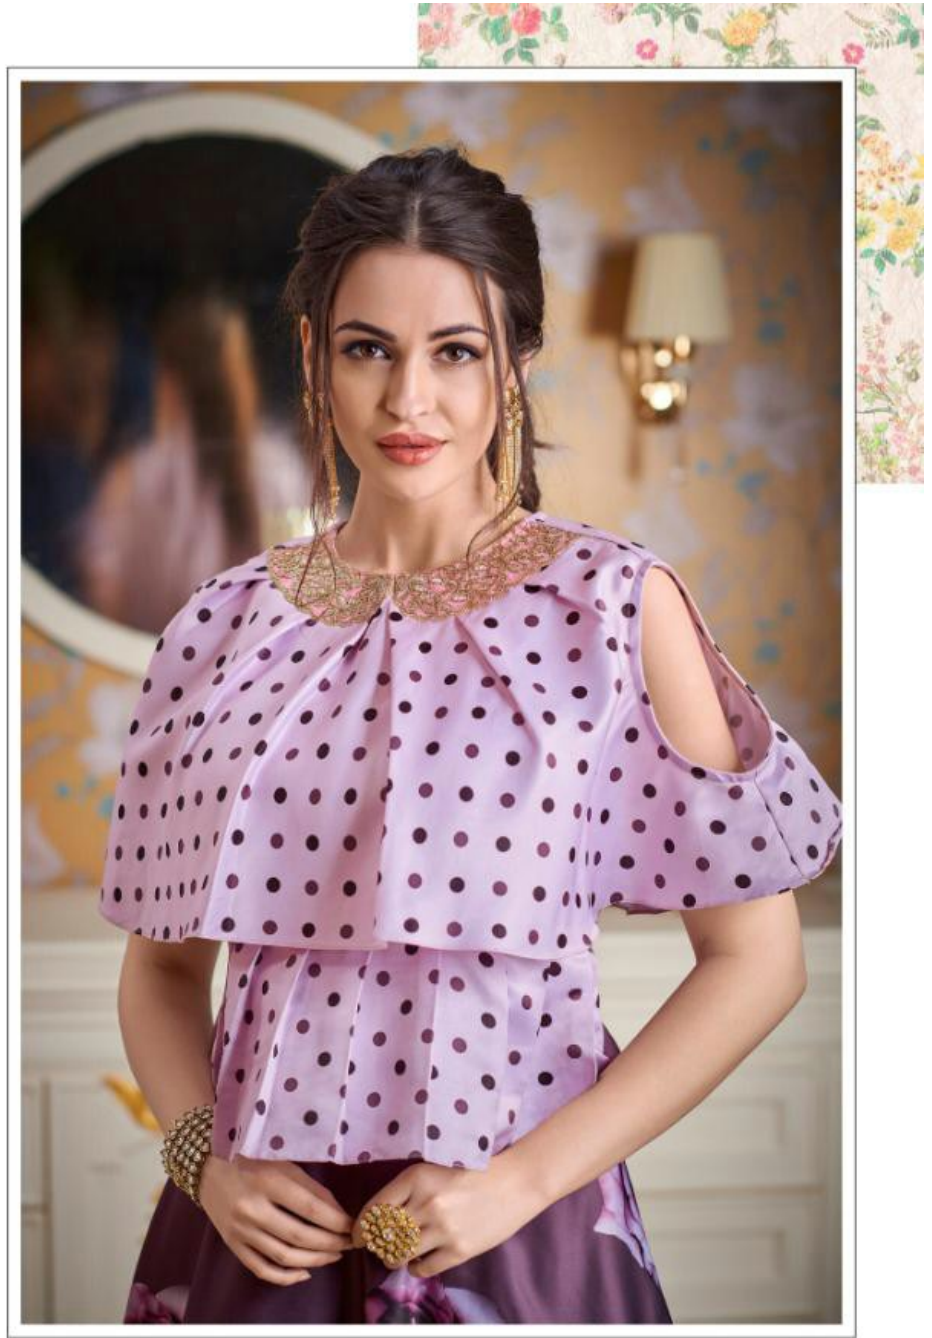

eba lifestyle

**WESTERN VOL-3 NX**

TEXTILE DEAL

TEXTILE DEAL

 eba lifestyle  
D.NO.5005

TEXTILE DEAL

 eba lifestyle  
D.NO.5006

TEXTILE DEAL

TEXTILE DEAL

A vertical rectangular panel with a light-colored background featuring a dense, colorful floral pattern. The pattern includes various flowers in shades of pink, red, yellow, and green. In the center, there is a small logo for 'eba lifestyle' featuring a stylized figure in a red dress. Below the logo, there is a short paragraph of text and a product code.