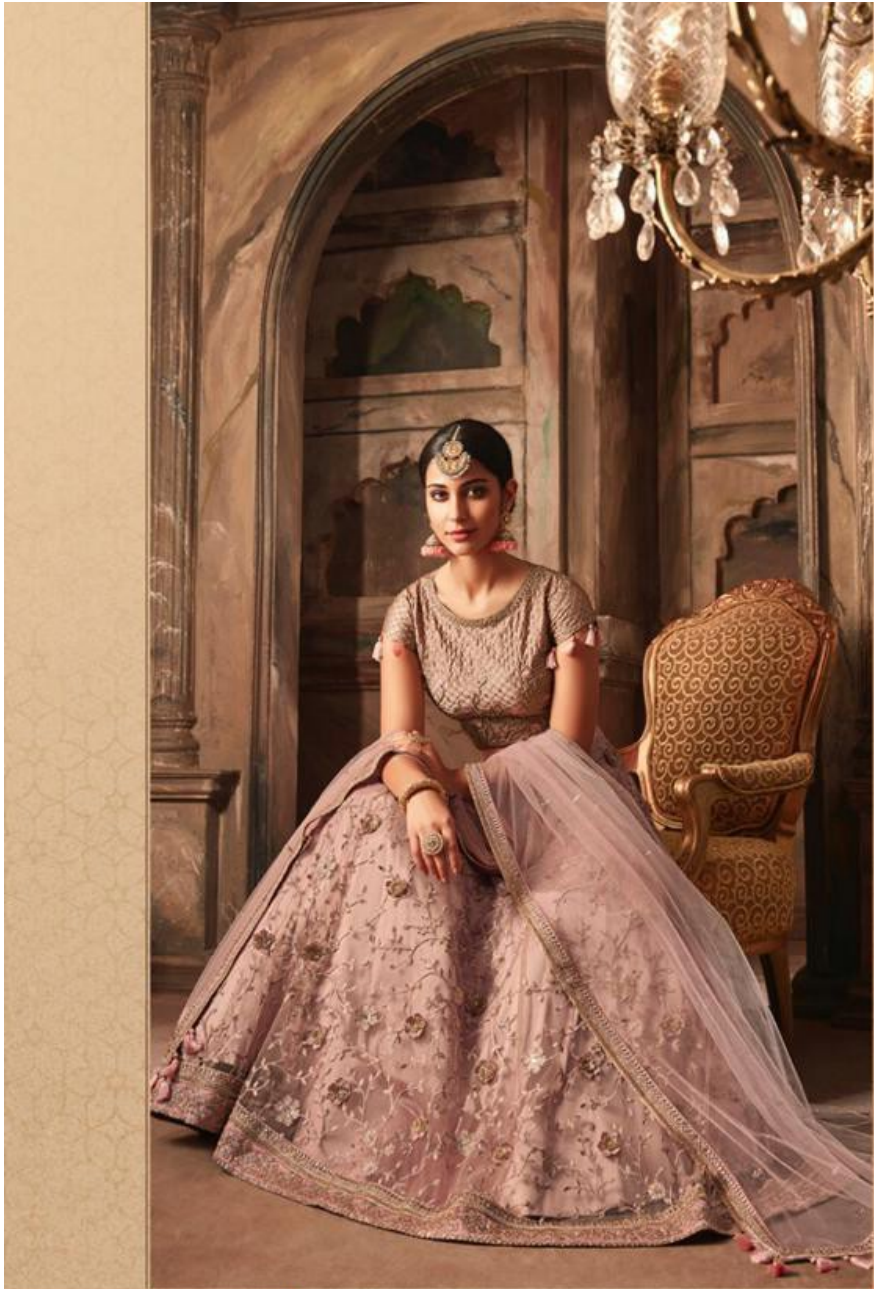

TEXTILE DEAL