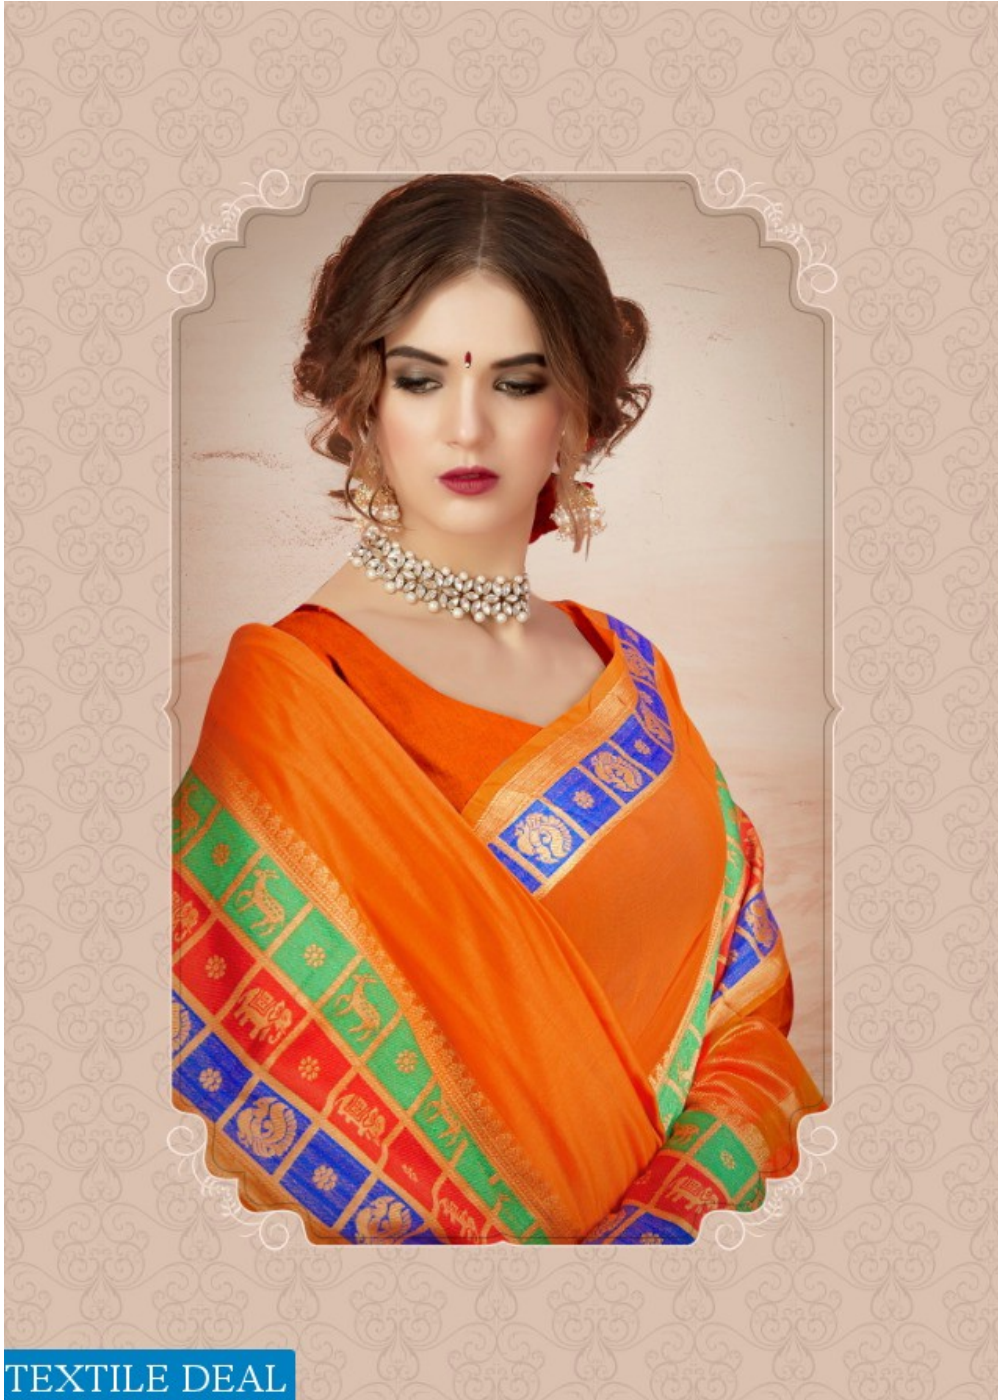

YNF
be always in style

ABHIMANYU

VOL-02

YNF
be always in style
D.NO.29231

TEXTILE DEAL

TEXTILE DEAL

YNF
be always in style
D.NO.29233

YNF
be always in style
D.NO.29234

TEXTILE DEAL

The contemporary masterpiece, created with great efforts using finest fabric and vibrant colours

D.No- 29231

D.No- 29232

D.No- 29233

D.No- 29234