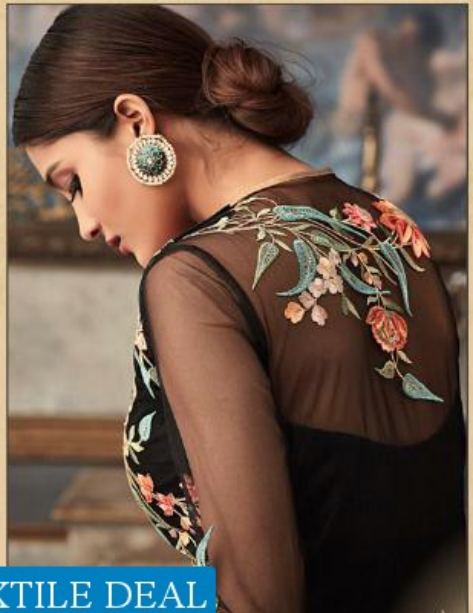

KARMA™
TRENDS PVT. LTD.

Magnificent Divine

15033

TEXTILE DEAL