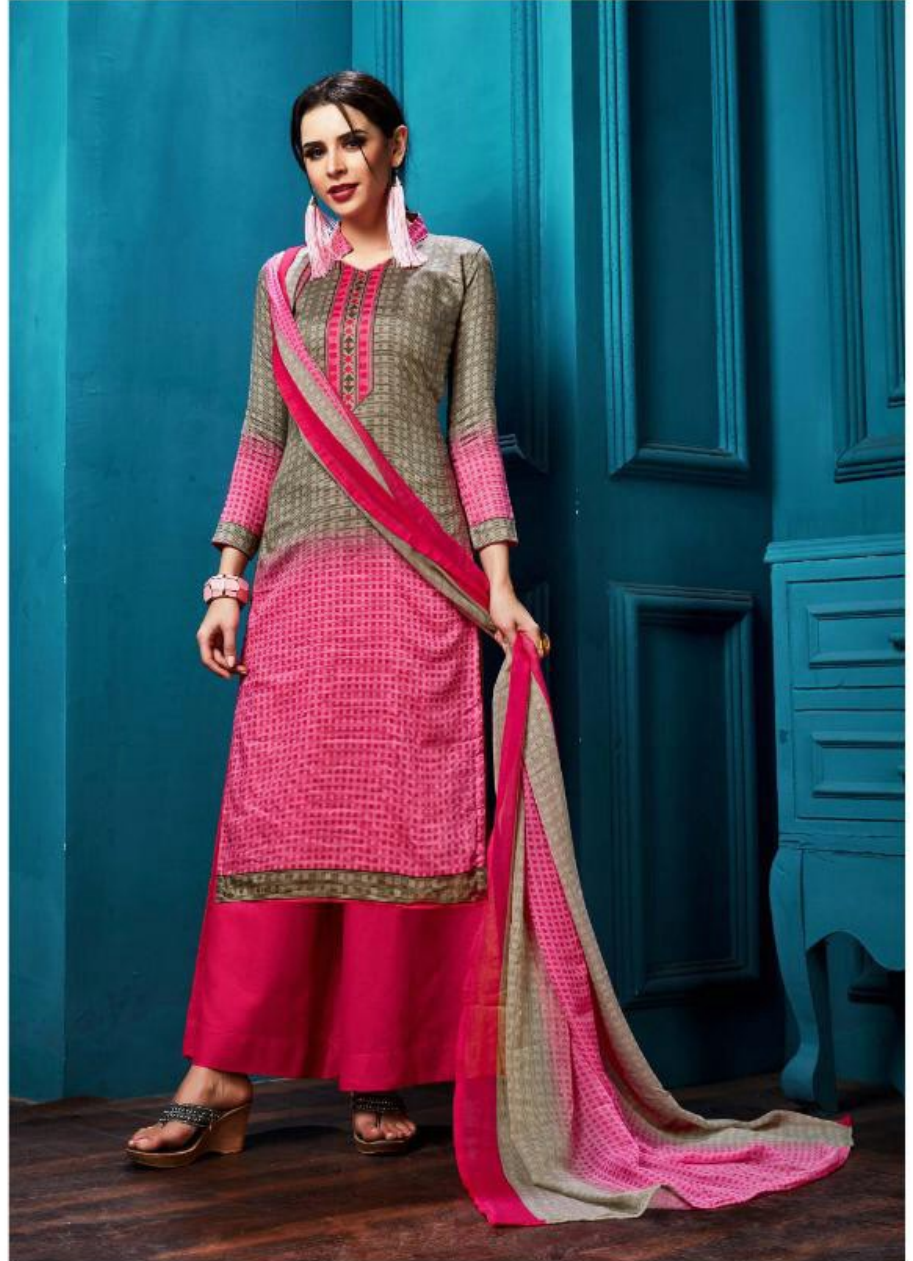

TEXTILE DEAL