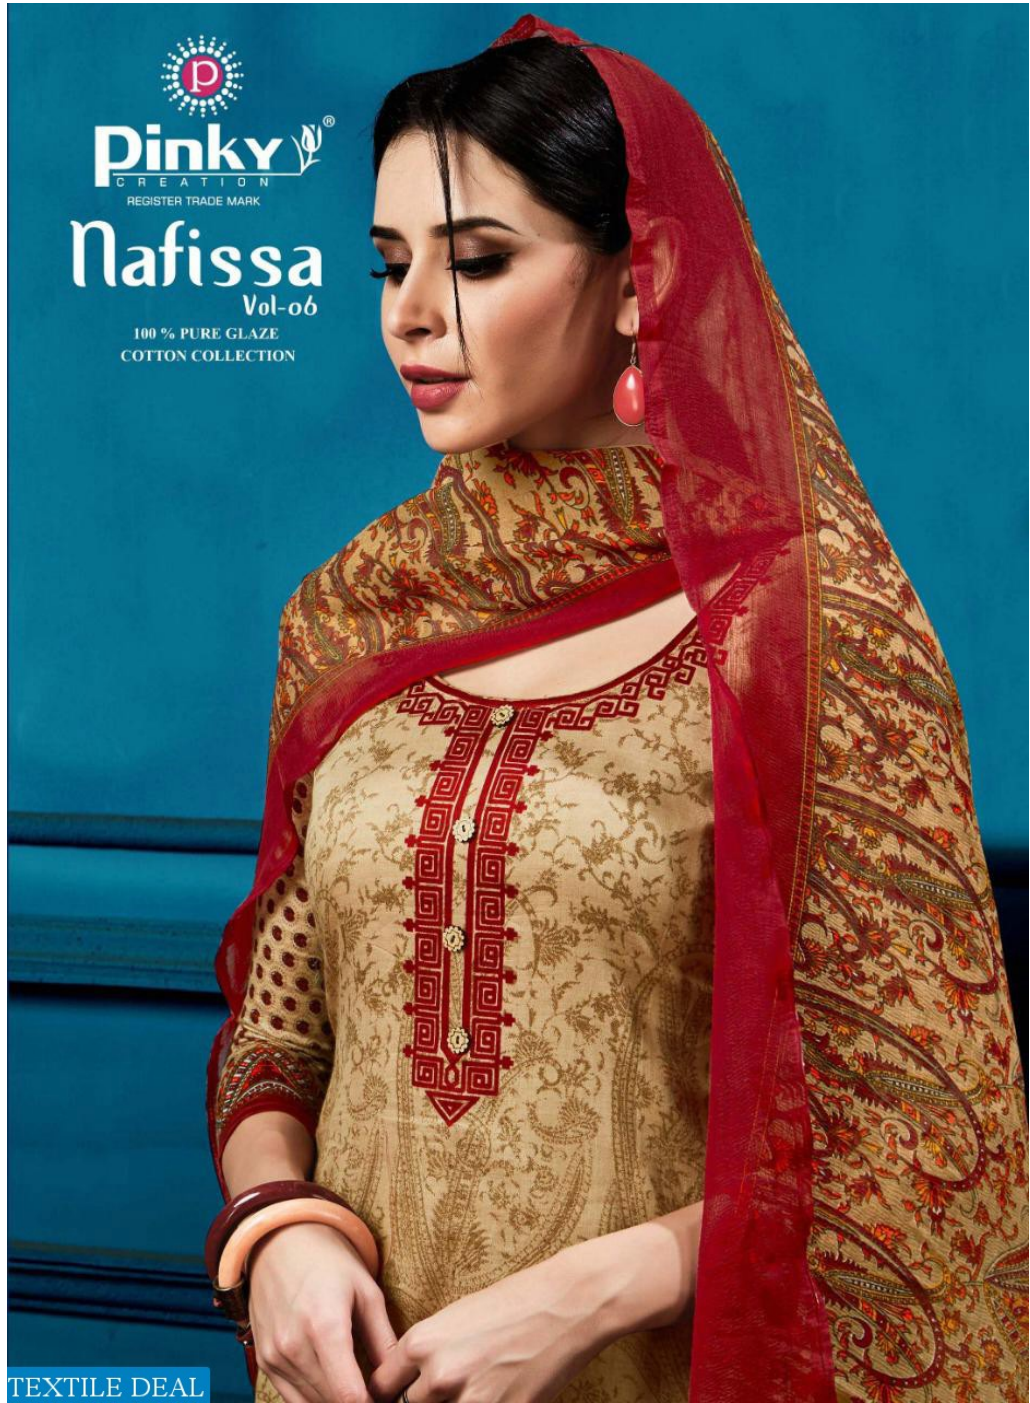

Pinky
CREATION
REGISTER TRADE MARK

Nafissa

Vol-06

100 % PURE GLAZE
COTTON COLLECTION

TEXTILE DEAL

TEXTILE DEAL

Pinky
CREATION

REGISTERED TRADE MARK