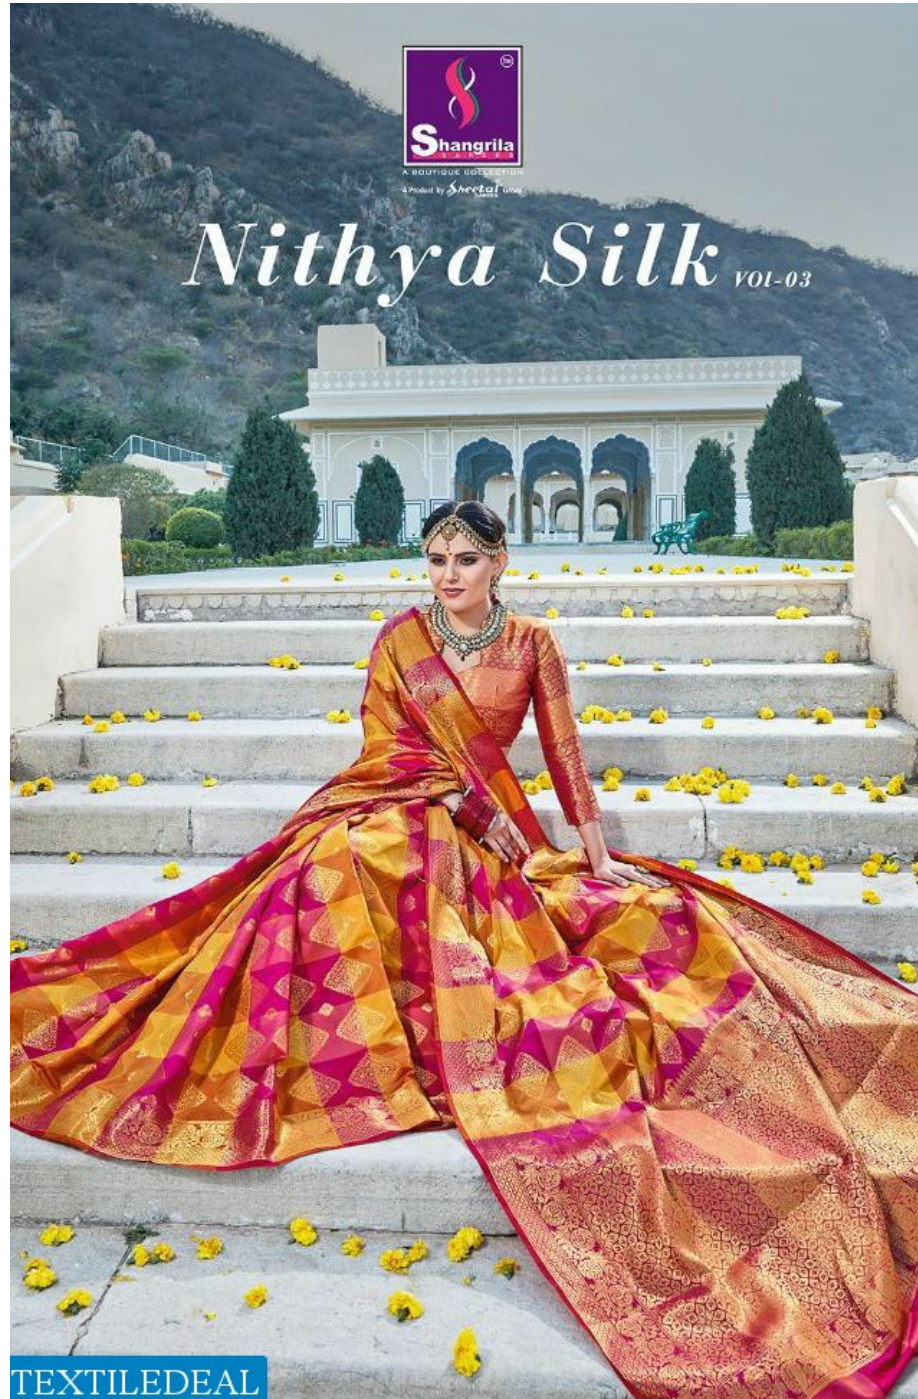

Nithya Silk VOL-03

TEXTILEDEAL