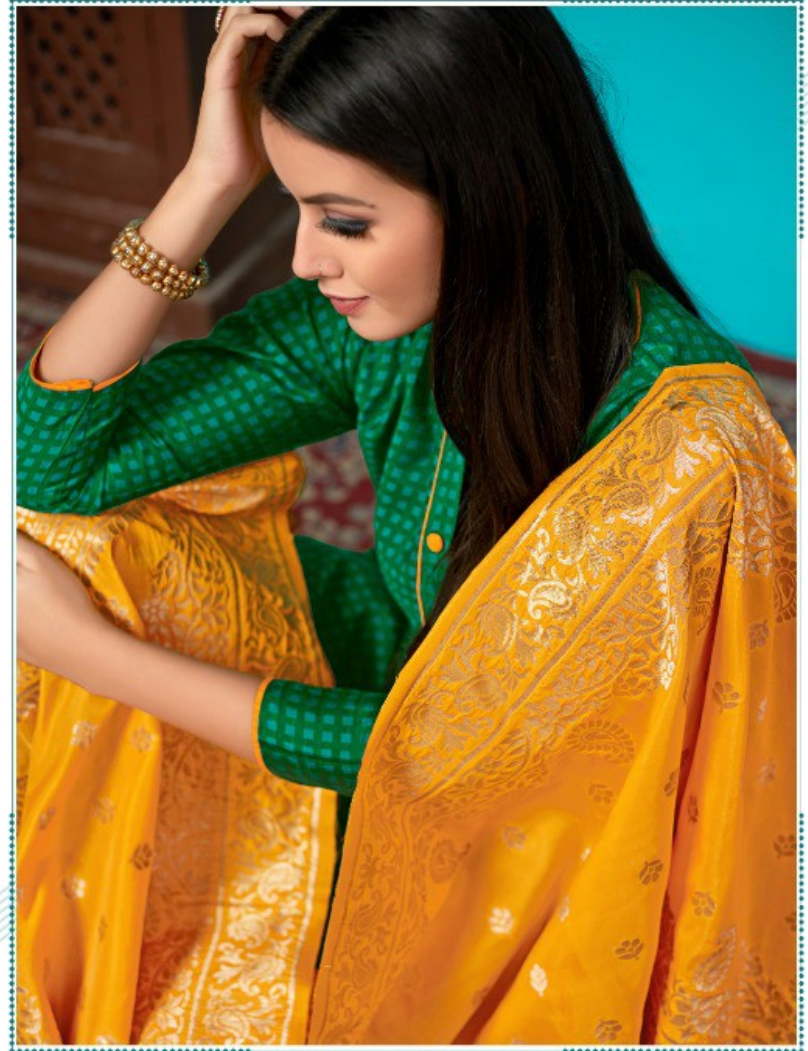

TEXTILE DEAL

MODERN AND